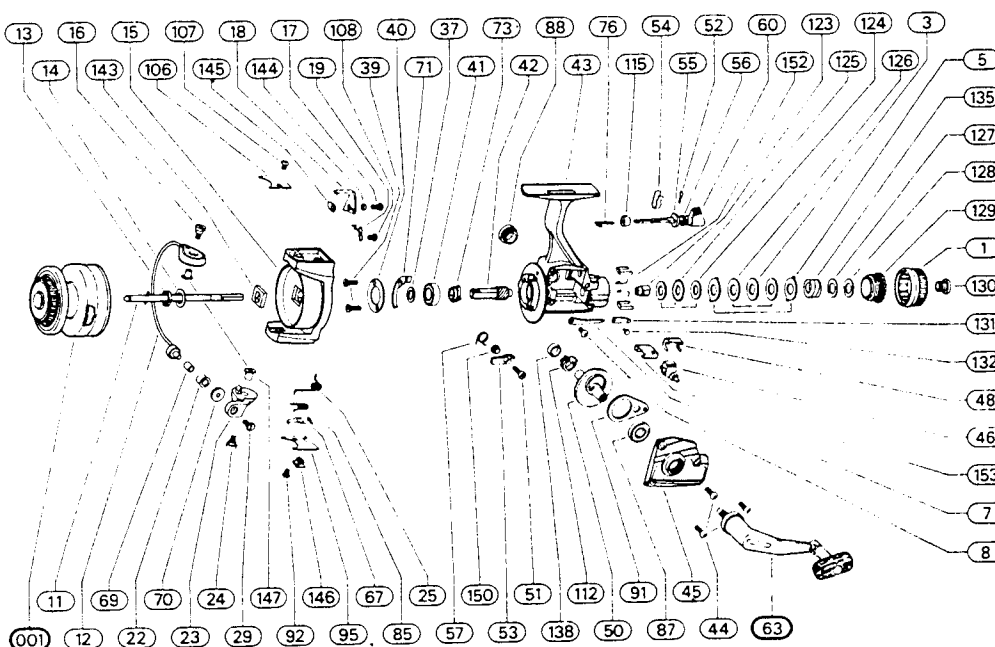

Shakespeare®

REF. NO.	PART NO.	DESCRIPTION	REF. NO.	PART NO.	DESCRIPTION
1	79-40-0086-01	Drag Nut	67	79-37-0084-01	Bail Fold Lever
3	79-72-0261-01	Metal Washer	69	79-63-0001-01	Line Roller Sleeve
5	79-72-0260-01	Eared Washer	70	79-21-0011-01	Line Roller Cup
7	79-67-0159-01	Click Spring	71	79-08-0018-01	Bail Brake
8	79-58-0275-01	Click Screw	73	79-50-0037-01	Ratchet
11	79-60-0072-01	Main Shaft	76	79-02-0030-01	Throwout Arm
12	79-03-0051-01	Bail Wire	85	79-67-0156-01	Release Button Spring
13	79-40-0053-01	Pickup Nut	87	79-04-0002-01	Ball Bearing
14	79-72-0367-01	Pickup Washer	88	79-12-0008-01	Crank Cap
15	41/40-15	Pickup Housing	91	79-37-0076-01	Level Wind Lever
16	79-58-0269-01	Bail Screw	92	79-58-0279-01	Plate Screw
17	79-58-0267-01	Trip Lever Screw	95	79-47-0199-01	Bail Spring Plate
18	79-37-0081-01	Trip Lever	106	79-47-0200-01	Trip Lever Plate
19	79-67-0196-01	Trip Lever Spring	107	79-58-0274-01	Plate Screw
22	79-57-0001-01	Line Roller	108	79-58-0278-01	Trip Spring Screw
23	79-07-0044-01	Bail Bracket	112	79-11-0036-01	Silent N/R Cam
24	79-58-0272-01	Bail Bracket Screw	115	79-02-0028-01	Silent A/R Cam
25	79-67-0162-01	Bail Spring	123	79-61-0003-01	Drag Shaft
29	79-58-0484-01	Roller Screw	124	79-72-0257-01	Vinyl Washer
37	79-72-0364-01	Metal Washer	125	79-72-0258-01	Latch Washer
39	79-58-0277-01	Retainer Screw	126	79-72-0259-01	Rulon Washer
40	79-53-0048-01	Bearing Retainer	127	79-72-0262-01	Metal Washer
41	79-04-0027-01	Ball Bearing	128	79-72-0256-01	Nylon Washer
42	79-46-0065-01	Pinion	129	79-50-0031-01	Drag Ratchet
43	41/40-43	Frame Assembly	130	79-58-0166-01	Drag Nut Screw
44	79-58-0273-01	Cover Screw	131	79-37-0085-01	Lever
45	41/40-45	Cover Plate	132	79-45-0021-01	Lever Pin
46	79-75-0049-01	Level Wind Yoke	135	79-67-0098-01	Drag Spring
48	79-15-0025-01	Retainer Clip	138	79-65-0008-01	N/R Cam Spacer
50	79-28-0100-01	Drive Gear	143	79-72-0360-01	P/U Washer
51	79-58-0276-01	N/R Pawl Screw	144	79-09-0011-01	Trip Lever Bushin
52	79-15-0022-01	Retainer Clip	145	79-65-0007-01	Trip Lever Spacer
53	79-43-0086-01	N/R Pawl	146	79-10-0046-01	Bail Fold Button
54	79-67-0164-01	A/R Cam Spring	147	79-63-0026-01	Threaded Sleeve
55	79-11-0034-01	A/R Cam	150	79-65-0005-01	N/R Pawl Spacer
56	79-72-0366-01	A/R Cam Washer	152	79-49-0001-01	Housing Protector
57	79-67-0154-01	N/R Pawl Spring	153	79-15-0021-01	Level Wind Ret. Cl.
60	79-60-0068-01	A/R Shaft	001	41/40-001	Spool Assembly
63	41/40-63	Crank Assembly			