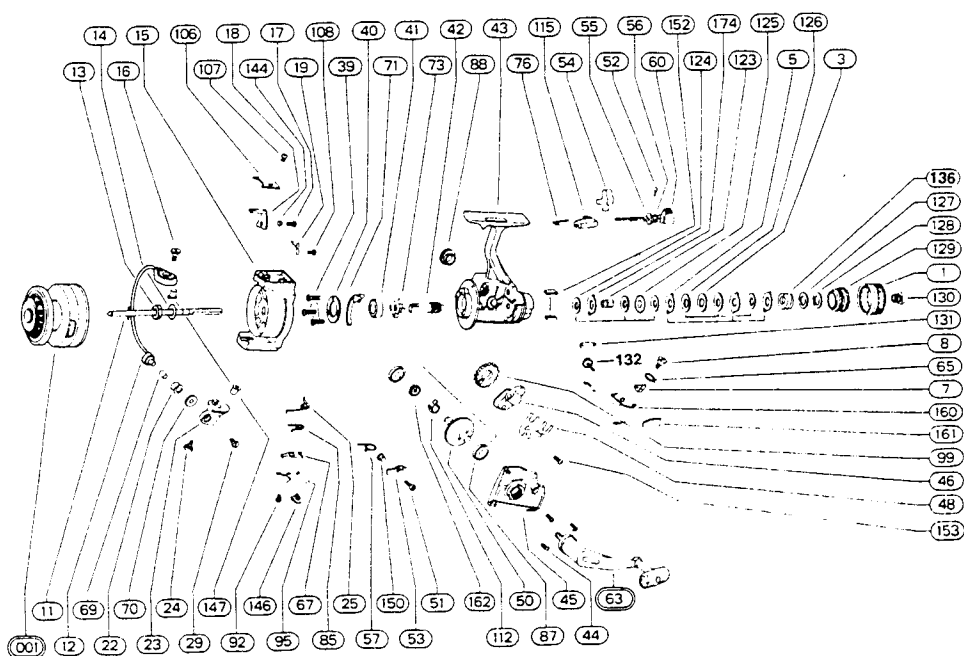

Shakespeare®

PART NO.	DESCRIPTION	PART NO.	DESCRIPTION
41/60-1	Drag Nut	41/60-67	Bail Fold Lever
41/60-3	Metal Washer	41/60-69	Line Roller Sleeve
41/60-5	Eared Washer	41/60-70	Line Roller Cup
41/60-7	Click Spring	41/60-71	Bail Brake
41/60-8	Click Screw	41/60-73	Ratchet
41/60-11	Main Shaft	41/60-76	Throwout Arm
41/60-12	Bail Wire	41/60-85	Release Button Spring
41/60-13	Pickup Nut	41/60-87	Ball Bearing
41/60-14	Pickup Washer	41/50-88	Crank Cap
41/60-15	Pickup Housing	41/60-92	Plate Screw (see 79-58-0279-01)
41/60-16	Bail Screw	41/60-95	Bail Spring Plate
41/60-17	Trip Lever Screw (see 79-58-0267-01)	41/60-99	Level Wind Gear
41/60-18	Trip Lever	41/60-106	Trip Lever Plate
41/60-19	Trip Lever Spring	41/60-107	Plate Screw (see 79-58-0274-01)
41/60-22	Line Roller	41/60-108	Trip Spring Screw (see 79-58-0278-01)
41/60-23	Bail Bracket	41/50-112	Silent N/R Cam
41/50-24	Bail Bracket Screw	41/50-115	Silent N/R Arm
41/60-25	Bail Spring	41/60-123	Drag Shaft
41/60-29	Roller Screw	41/60-124	Vinyl Washer
41/60-39	Retainer Screw (see 79-58-0277-01)	41/60-125	Latch Washer
41/60-40	Bearing Retainer	41/60-126	Rulon Washer
41/50-41	Ball Bearing	41/60-127	Metal Washer
41/60-42	Pinion	41/60-128	Nylon Washer
41/60-43	Frame Assembly	41/60-129	Drag Ratchet
41/50-44	Cover Screw	41/60-130	Drag Nut Screw
41/60-45	Cover Plate	41/60-131	Lever
41/60-46	Level Wind Yoke	41/60-132	Lever Pin
41/60-48	Retainer Clip	41/60-135	Drag Spring
41/60-50	Drive Gear	41/50-144	Trip Lever Bushing
41/60-51	N/R Pawl Screw (see 79-58-0276-01)	41/60-146	Bail Fold Button (see 79-10-0046-01)
41/60-52	Retainer Clip (see 79-15-0022-01)	41/50-147	Threaded Sleeve
41/60-53	Anti-Reverse Pawl	41/60-150	N/R Pawl Spacer (See 79-65-0005-01)
41/50-54	A/R Cam Spring	41/60-152	Housing Protector
41/50-55	A/R Cam	41/50-153	Level Wind Screw
41/50-56	A/R Cam Washer	41/60-160	Click
41/50-57	Non-Reverse Spring	41/60-161	Click Plate
41/60-60	Anti-Reverse Shaft (see 79-60-0068-01)	41/60-162	Gear
41/60-63	Crank Assembly	41/60-174	Eared Washer
41/60-65	Click Spring	41/60-001	Spool