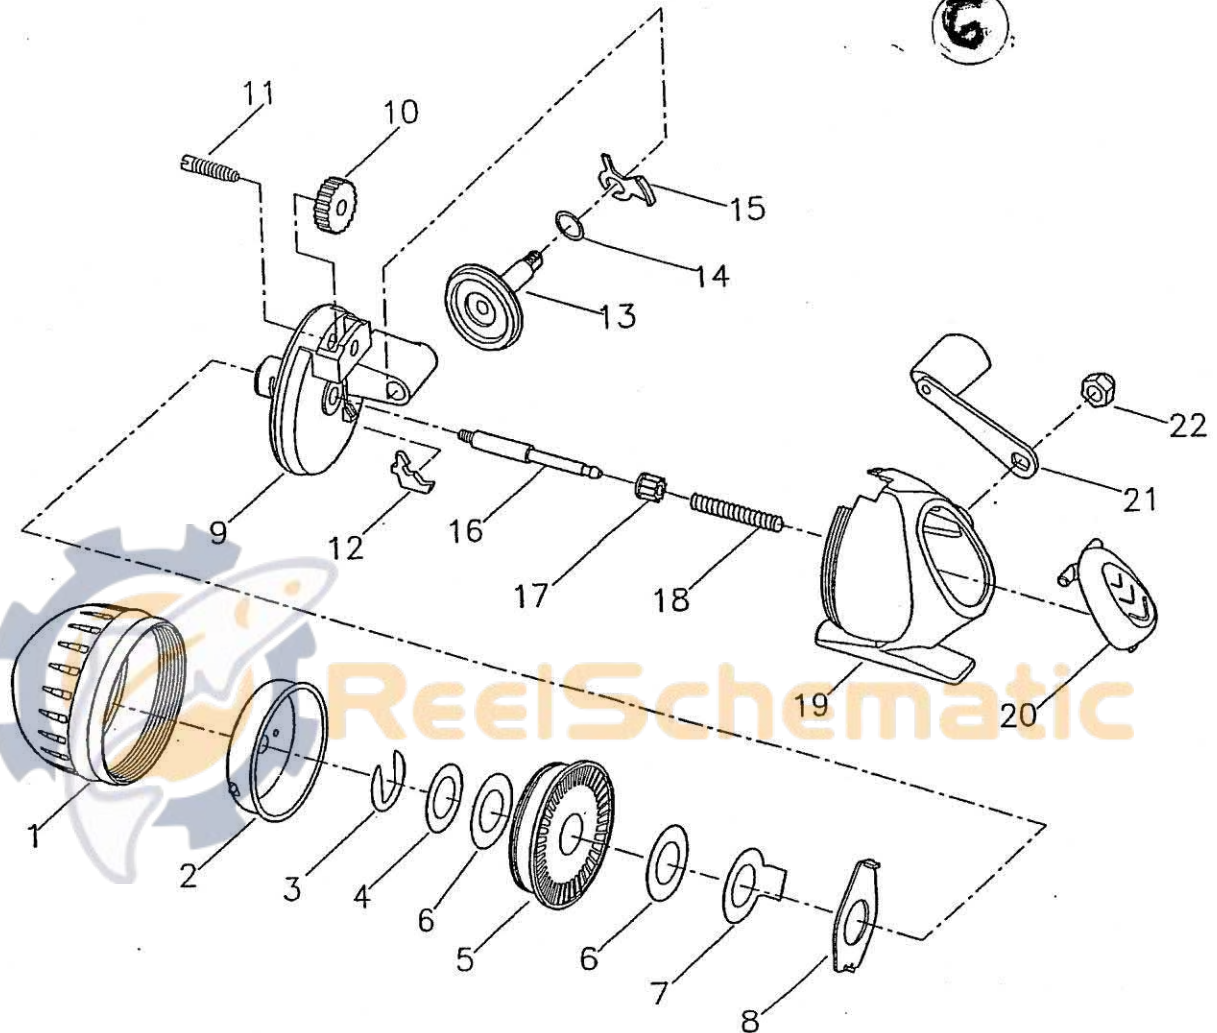

Shakespeare®

SINCE 1897

EZ CAST®

Part # Part Name

- 1 FRONT CONE ASSEMBLY
- 2 P.U.H. ASSEMBLY
- 3 SPOOL RETAINING WASHER
- 4 STEEL WASHER
- 5 SPOOL
- 6 DRAG WASHER
- 7 REAR STEEL WASHER
- 8 DRAG PLATE
- 9 FRAME ASSEMBLY
- 10 DRAG KNOB
- 11 DRAG SCREW

Part # Part Name

- 12 ANTI-REVERSE PAWL
- 13 DRIVE GEAR
- 14 GEAR WASHER
- 15 A-R SPRING
- 16 MAIN SHAFT
- 17 PINION
- 18 MAIN SHAFT SPRING
- 19 REAR COVER
- 20 THUMB BUTTON
- 21 CRANKARM ASSEMBLY
- 22 CRANK NUT