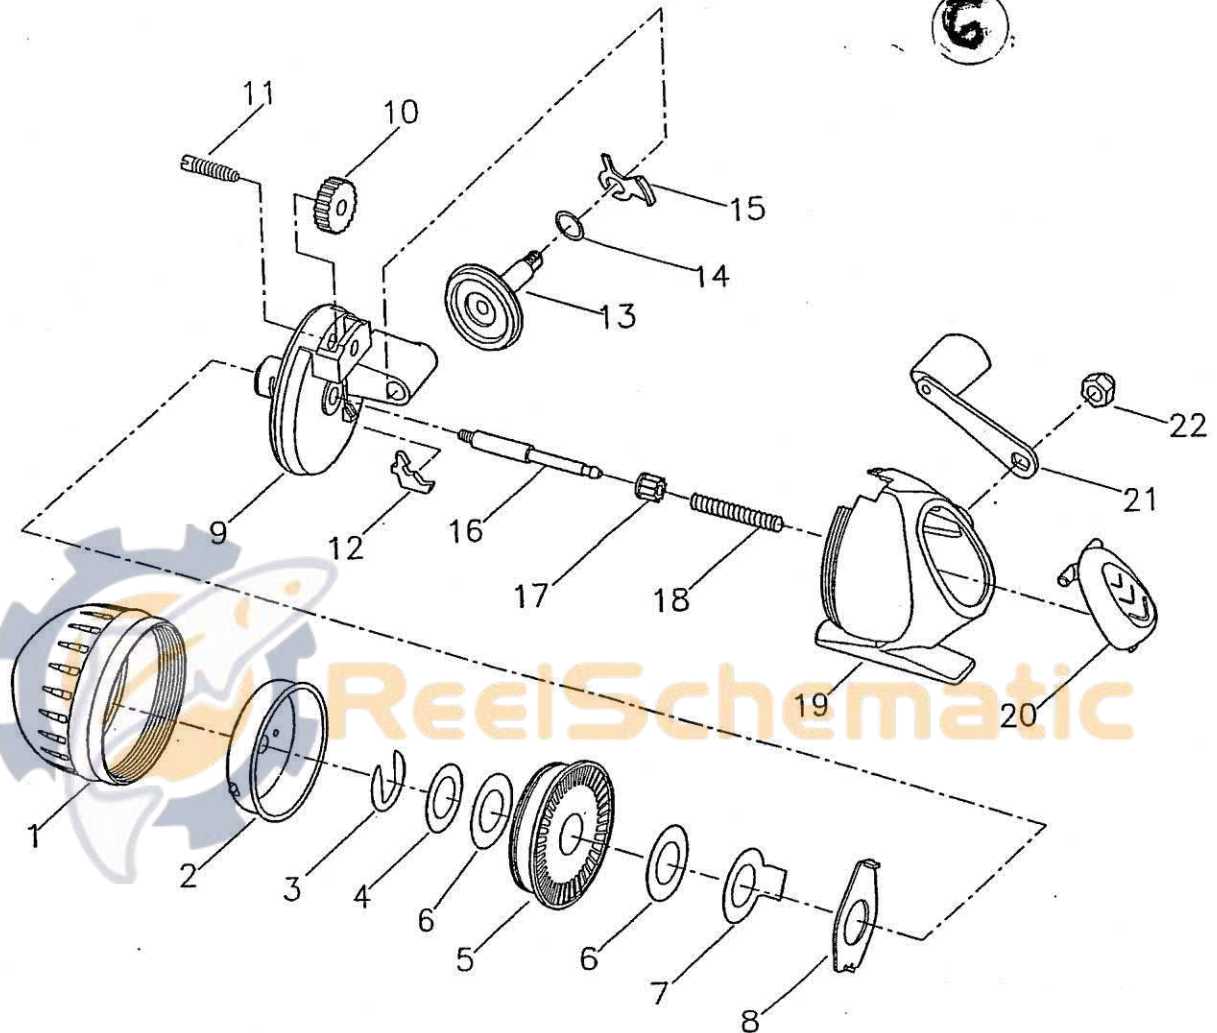

Shakespeare®

SINCE 1897

EZ CAST®

**Part # Part Name**

- 1 FRONT CONE ASSEMBLY
- 2 P.U.H. ASSEMBLY
- 3 SPOOL RETAINING WASHER
- 4 STEEL WASHER
- 5 SPOOL
- 6 DRAG WASHER
- 7 REAR STEEL WASHER
- 8 DRAG PLATE
- 9 FRAME ASSEMBLY
- 10 DRAG KNOB
- 11 DRAG SCREW

**Part # Part Name**

- 12 ANTI-REVERSE PAWL
- 13 DRIVE GEAR
- 14 GEAR WASHER
- 15 A-R SPRING
- 16 MAIN SHAFT
- 17 PINION
- 18 MAIN SHAFT SPRING
- 19 REAR COVER
- 20 THUMB BUTTON
- 21 CRANKARM ASSEMBLY
- 22 CRANK NUT