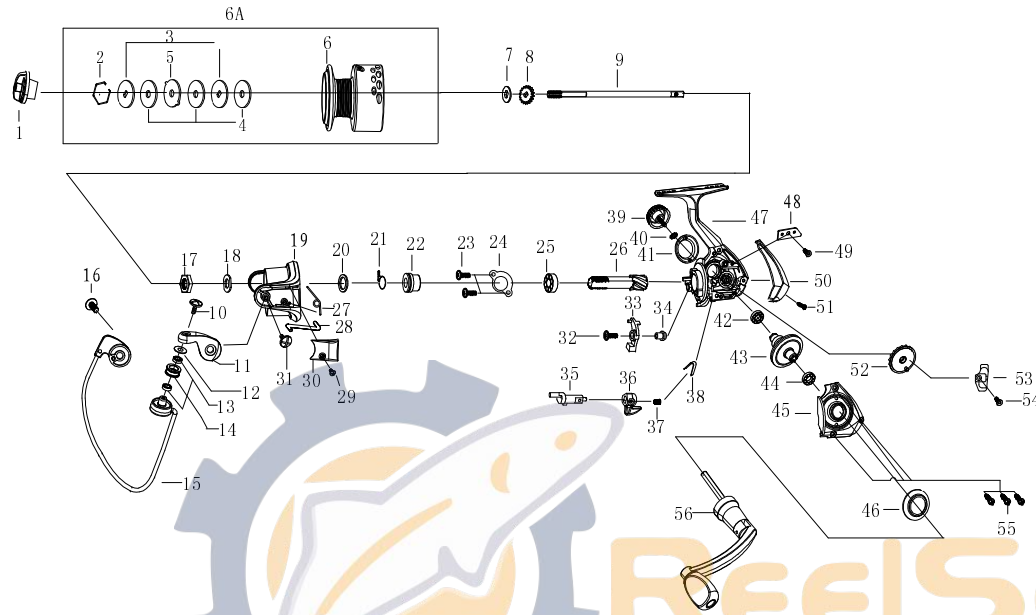

# Shakespeare®

Model MSSP20

SKP-SP-MSSP20-00

ReelSchematic

ITEM	DESCRIPTION	SAP #	ITEM	DESCRIPTION	SAP #	ITEM	DESCRIPTION	SAP #	ITEM	DESCRIPTION	SAP #
1	DRAG KNOB ASSY	1411434	15	BAIL ASSY	1411439	30	ROTOR COVER	1411441	45	BODY COVER	1411448
2	RETAINER RING	1264890	16	SCREW	1264904	31	SCREW	1264899	46	SIDE RING	1411264
3	KEY WASHER	1264891	17	NUT	1264906	32	SCREW	1411442	47	BODY ASSY	1411265
4	DRAG WASHER	1264892	18	WASHER	1264907	33	ANTI-REVERSE PAWL	1411443	48	O/S SLIDE RETAINER	1411266
5	EARED WASHER	1264893	19	ROTOR	1411440	34	BUSHING	1411444	49	SCREW	1411267
6	SPOOL SUB-ASSY	1411435	20	WASHER	1264914	35	ANTI-REVERSE LEVER	1264921	50	REAR COVER	1411450
6A	SPOOL ASSY	1411436	21	SILENT SPRING	1409258	36	ANTI-REVERSE BUTTON	1411445	51	SCREW	1260119
7	CLICKER GEAR WASHER	1264896	22	RATCHET WHEEL	1409259	37	SCREW	1260110	52	OSCILLATION GEAR	1264924
8	CLICKER GEAR	1264897	23	SCREW	1409260	38	ANTI-REVERSE SWITCH SPRING	1260101	53	SLIDER	1284185
9	MAIN SHAFT	1264898	24	BALL BEARING RETAINER	1409261	39	HANDLE SCREW CAP	1411446	54	SCREW	1264926
10	SCREW	1264899	25	PINION BALL BEARING	1409262	40	SCREW	1264931	55	SCREW	1260089
11	BAIL ARM	1411437	26	PINION GEAR	1264920	41	BODY RING	1411260	56	HANDLE ASSY	1411451
12	LINE ROLLER WASHER	1287001	27	SPRING	1264909	42	MAIN SHAFT BUSHING	1411261			
13	LINE ROLLER BUSHING	1264902	28	CLICK LEVER	1264910	43	DRIVE GEAR	1264927			
14	LINE ROLLER	1411438	29	SCREW	1260119	44	BEARING	1411447			