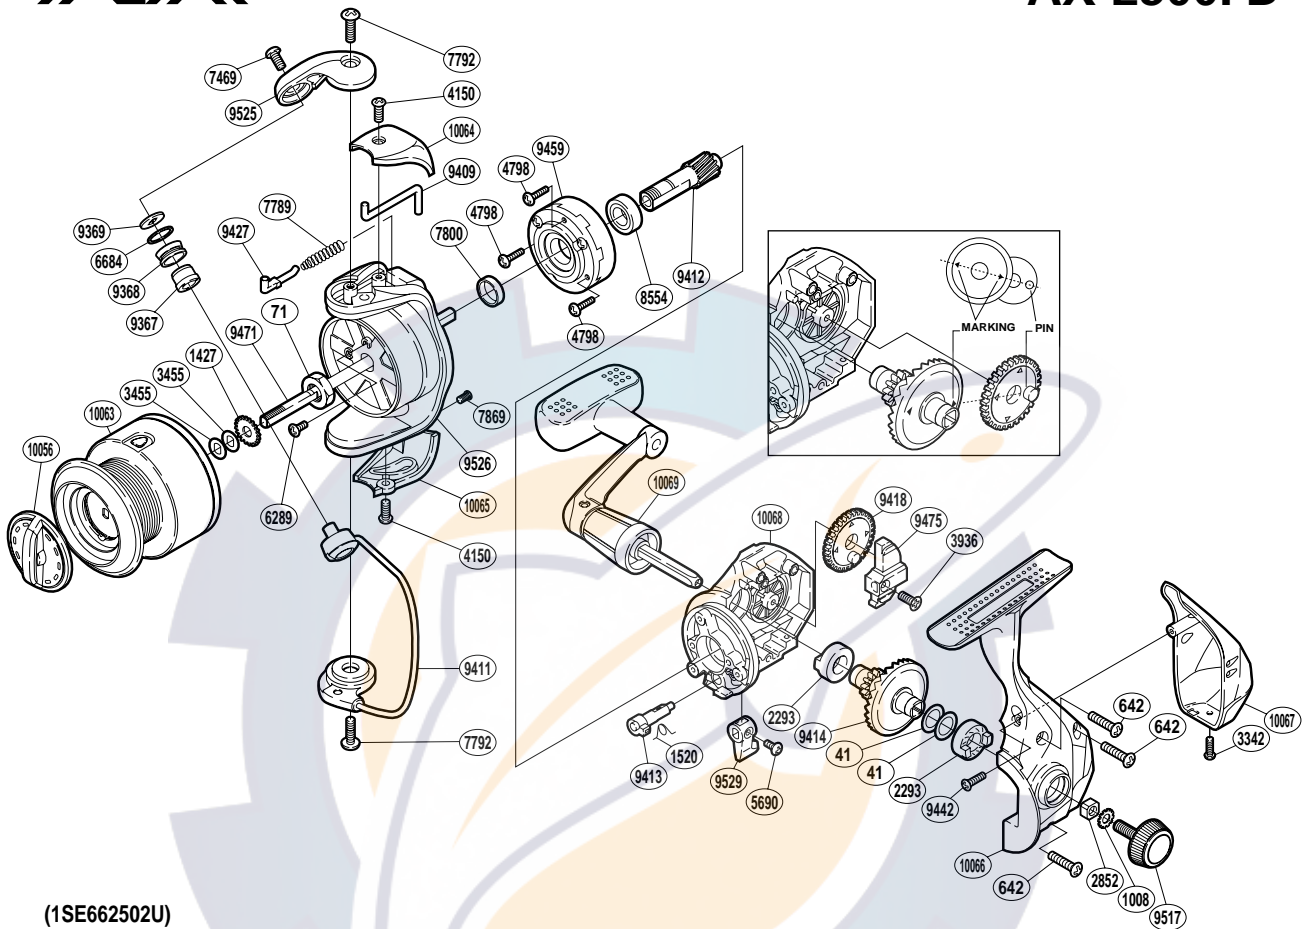

SHIMANO®

AX

AX-2500FB

(1SE662502U)

Part No.	Description	Part No.	Description	Part No.	Description
RD 0041	Washer	RD 7469	Screw	RD 9442	Screw
RD 0071	Rotor Nut	RD 7789	Bail Spring	RD 9459	Roller Clutch Assembly
RD 0642	Screw	RD 7792	Screw	RD 9471	Main Shaft
RD 1008	Handle Lock Washer	RD 7800	Rotor Ring	RD 9475	Oscillating Slider
RD 1427	Spool Support	RD 7869	Screw	RD 9517	Handle Screw Cap
RD 1520	Anti-Reverse Cam Spring	RD 8554	Ball Bearing	RD 9525	Bail Arm
RD 2293	Drive Gear Bushing	RD 9367	Line Roller Bushing	RD 9526	Rotor
RD 2852	Handle Screw Lock	RD 9368	Line Roller	RD 9529	Anti-Reverse Lever
RD 3342	Screw	RD 9369	Line Roller Washer	RD10056	Drag Knob
RD 3455	Spool Washer	RD 9409	Bail Trip Lever	RD10063	Spool Assembly
RD 3936	Screw	RD 9411	Bail Assembly	RD10064	Bail Spring Cover
RD 4150	Screw	RD 9412	Pinion Gear	RD10065	Bail Hold Support Guard
RD 4798	Screw	RD 9413	Anti-Reverse Cam	RD10066	Side Cover
RD 5690	Screw	RD 9414	Drive Gear	RD10067	Rear Protector
RD 6289	Screw	RD 9418	Oscillating Gear	RD10068	Body
RD 6684	Line Roller Spacer	RD 9427	Bail Spring Guide	RD10069	Handle Assembly