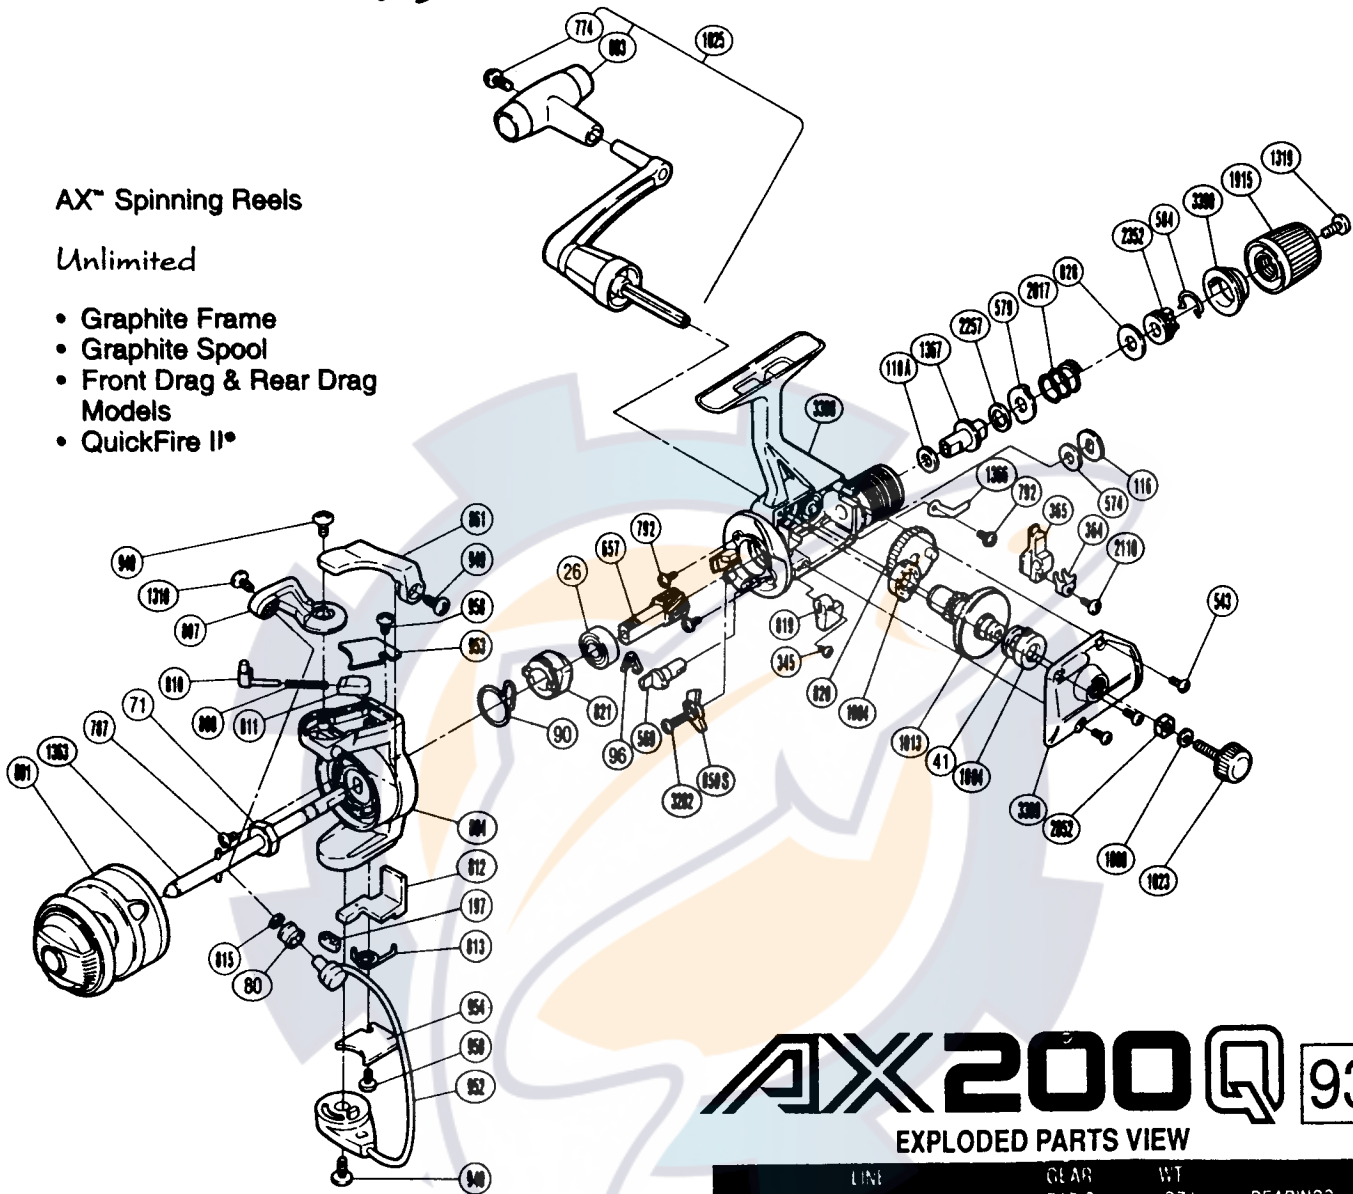

AX™ Spinning Reels

Unlimited

- Graphite Frame
- Graphite Spool
- Front Drag & Rear Drag Models
- QuickFire II®

AX 200Q 93

EXPLODED PARTS VIEW

MODEL NO	LINE CAPACITY	GEAR RATIO	WT (OZ)	BEARINGS
AX-200Q	6/180,8/140,10/105	5.2:1	8.8	1

The possibilities are almost unlimited when you're fishing with an AX™. That's because AX™ is available in six different sizes. The smallest is the front drag AX-ULS. This tiny reel is fun to fish for trout, crappie, and also with our new Stimula™ ice rods. The rear drag 100, 200 and 300 sizes are loved by bass and walleye fishermen. The large 400 and 500 front drag sizes are great for catfish and saltwater.

The AX™ is a well designed and tough one stainless steel ball bearing reel. The rear drag models feature the QuickFire II® self-centering bail. All models feature lightweight and ding resistant graphite bodies, rotors and spools. The bail will operate decisively for years as it utilizes the No-Fail Bail® spring.