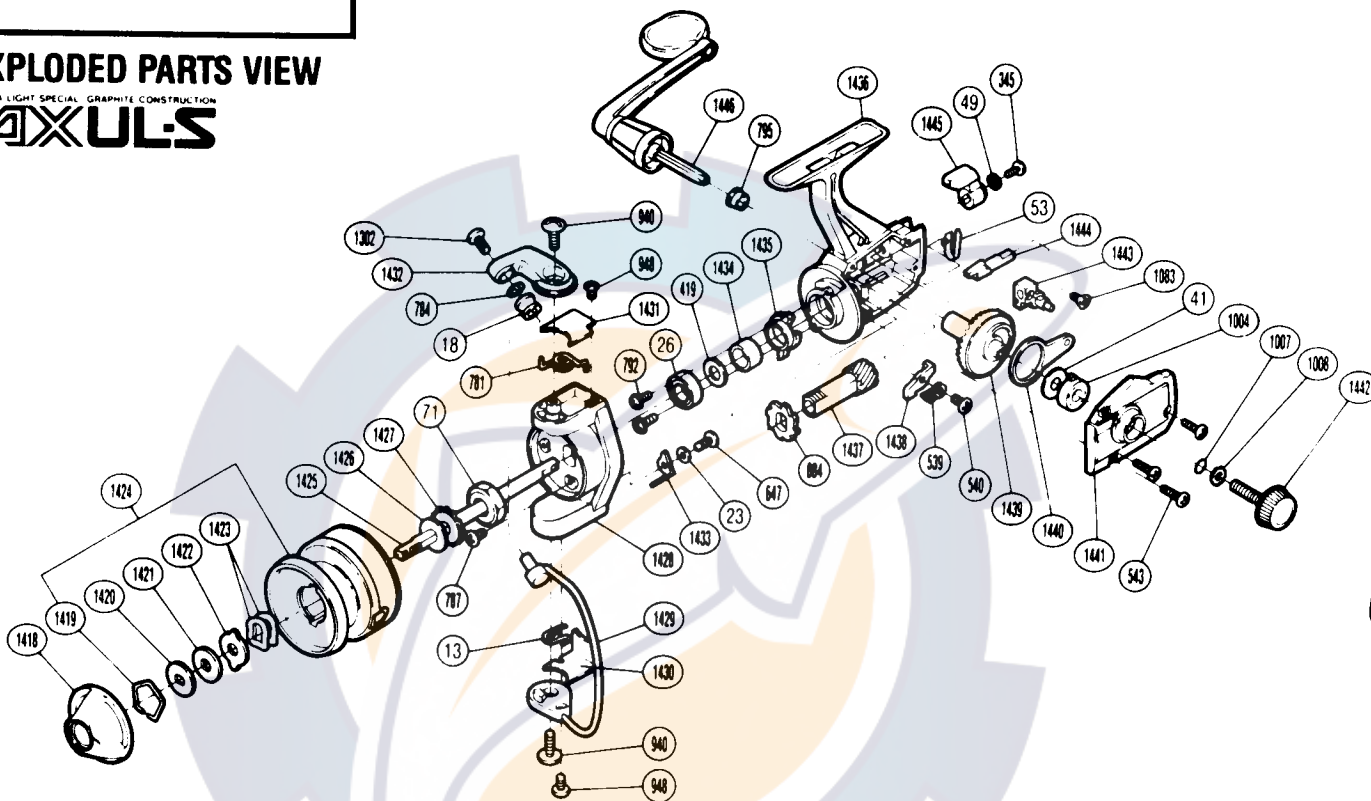

### EXPLODED PARTS VIEW

ULTRA LIGHT SPECIAL GRAPHITE CONSTRUCTION  
**AXULS**

### PARTS LIST

**PART # DESCRIPTION**

RD 0013	(Trip) Lever Spring
RD 0018	Line Roller
RD 0023	Trip Lever Spacer
RD 0026	Ball Bearing
RD 0041	Drive Gear Washer
RD 0049	Lock Washer
RD 0053	Anti-Reverse Cam Spring
RD 0071	Rotor Nut
RD 0345	Anti-Reverse Lever Screw
RD 0419	Bushing Washer (B)
RD 0539	Anti-Reverse Pawl Spring
RD 0540	Anti-Reverse Pawl Screw
RD 0543	Side Cover Screw (B)
RD 0647	Nut Lock Screw
RD 0781	Bail Spring
RD 0784	Line Roller Washer
RD 0787	Nut Lock Screw
RD 0792	Bearing Retainer Screw
RD 0795	Bushing B

**PART # DESCRIPTION**

RD 0884	Anti-Reverse Ratchet
RD 0940	Bail Trip Cam Screw
RD 0948	Bail Trip Cover Screw
RD 1004	Bushing A
RD 1007	Lock Washer Retainer
RD 1008	Handle Lock Washer
RD 1083	Slider Retainer Screw
RD 1302	Line Roller Screw
RD 1418	Drag Knob
RD 1419	Drag Washers Retainer
RD 1420	Key Washer
RD 1421	Drag Washer
RD 1422	Eared Washer
RD 1423	Drag Spring
RD 1424	Spool Assembly
RD 1425	Main Shaft
RD 1426	Spool Washer
RD 1427	Spool Support
RD 1428	Rotor

**PART # DESCRIPTION**

RD 1429	Bail Assembly
RD 1430	Bail Trip Cover
RD 1431	Bail Spring Cover
RD 1432	Bail Arm
RD 1433	Bail Trip Lever
RD 1434	Pinion Spacer
RD 1435	Anti-Reverse Lock Out
RD 1436	Body
RD 1437	Pinion Gear
RD 1438	Anti-Reverse Pawl
RD 1439	Drive Gear
RD 1440	Oscillating Arm
RD 1441	Side Cover
RD 1442	Handle Screw Cap
RD 1443	Oscillating Block
RD 1444	Anti-Reverse Cam
RD 1445	Anti-Reverse Lever
RD 1446	Handle Assembly