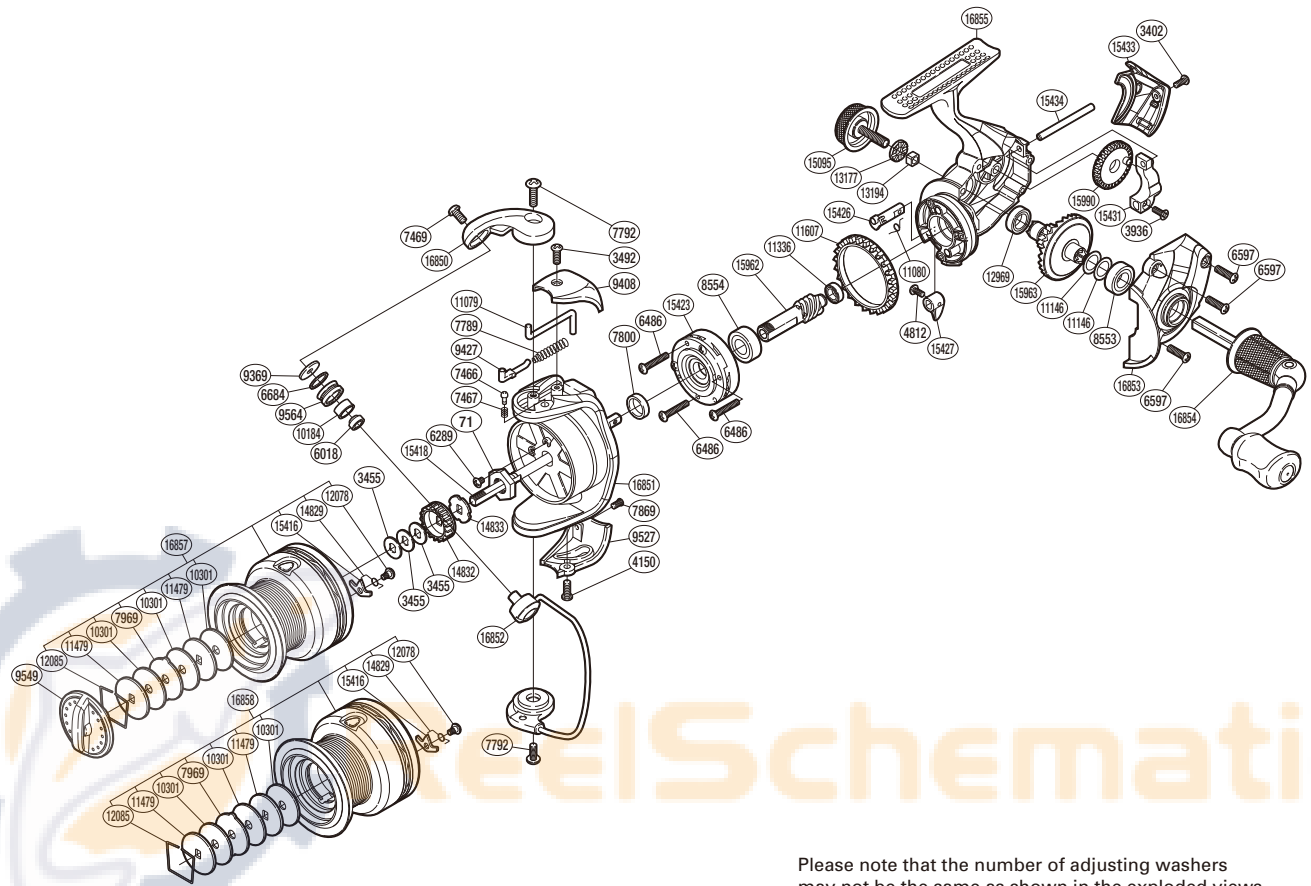

SHIMANO

AERNOS

ARNS-3000SFB

(51SH243101G)

Please note that the number of adjusting washers may not be the same as shown in the exploded views. (Adjustment will vary with each individual product.)

Part No.	Description	Part No.	Description	Part No.	Description
RD 0071	Rotor Nut	RD 9369	Line Roller Washer	RD15095	Handle Screw Cap
RD 3402	Screw	RD 9408	Bail Spring Cover	RD15416	Drag Click
RD 3455	Spool Washer	RD 9427	Bail Spring Guide	RD15418	Main Shaft
RD 3492	Screw	RD 9527	Bail Hold Support Guard	RD15423	Roller Clutch Assembly
RD 3936	Screw	RD 9549	Drag Knob	RD15426	Anti-reverse Cam
RD 4150	Screw	RD 9564	Line Roller	RD15427	Anti-reverse Lever
RD 4812	Screw	RD10184	Line Roller Bushing	RD15431	Oscillating Slider
RD 6018	Ball Bearing	RD10301	Drag Washer	RD15433	Rear Protector
RD 6289	Screw	RD11079	Bail Trip Lever	RD15434	Oscillating Guide
RD 6486	Screw	RD11080	Anti-reverse Cam Spring	RD15962	Pinion Gear
RD 6597	Screw	RD11146	Washer	RD15963	Drive Gear
RD 6684	Line Roller Spacer	RD11336	Ball Bearing	RD15990	Oscillating Gear
RD 7466	Click Pin	RD11479	Key Washer	RD16850	Bail Arm
RD 7467	Click Spring	RD11607	Friction Ring	RD16851	Rotor
RD 7469	Screw	RD12078	Screw	RD16852	Bail Assembly
RD 7789	Bail Spring	RD12085	Drag Washers Retainer	RD16853	Side Cover
RD 7792	Screw	RD12969	Ball Bearing	RD16854	Handle Assembly
RD 7800	Rotor Ring	RD13177	Handle Screw Cap Spacer	RD16855	Body
RD 7869	Screw	RD13194	Handle Screw Lock	RD16857	Spool Assembly
RD 7969	Eared Washer	RD14829	Drag Click Spring		
RD 8553	Ball Bearing	RD14832	Spool Support A		
RD 8554	Ball Bearing	RD14833	Spool Support B	RD16858	Spare Spool Assembly

(140320)