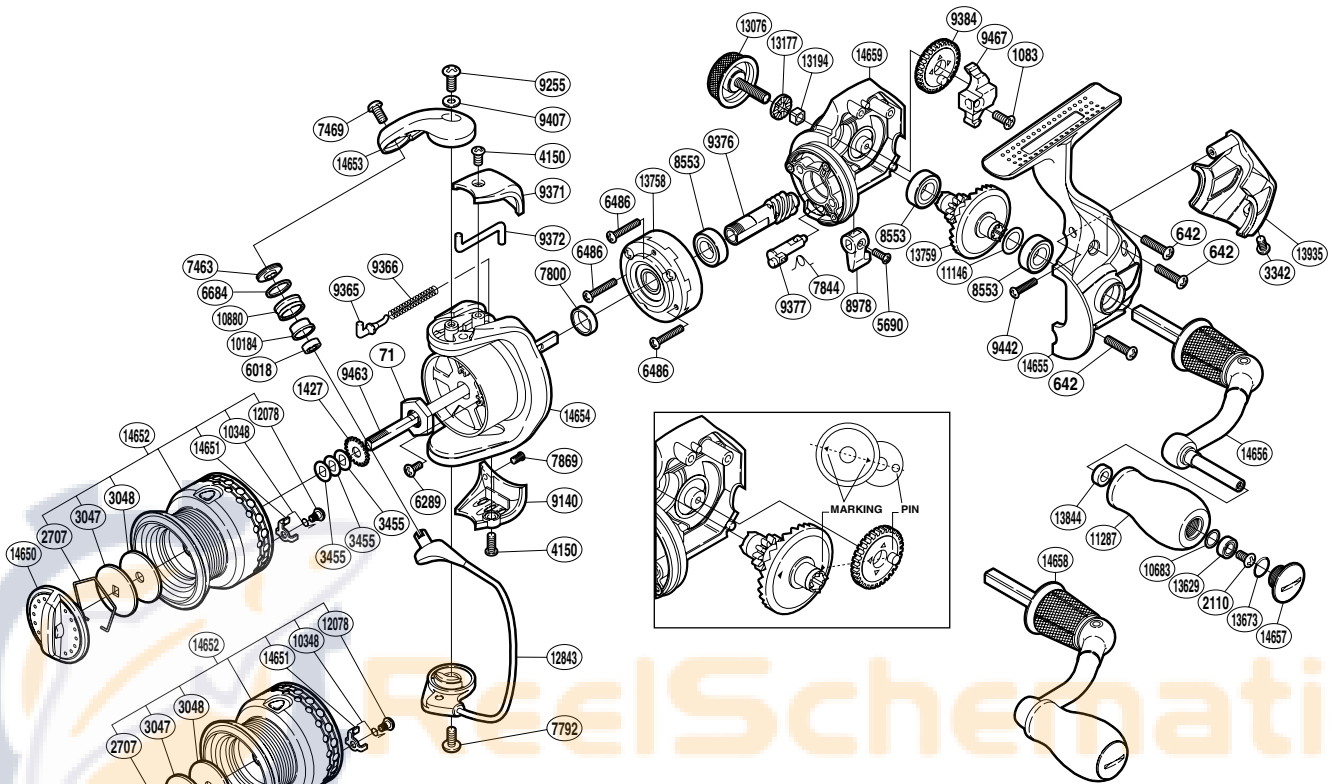

SHIMANO

AERNOS

ARNS-1000FA

(1SH241000G)

Please note that the number of adjusting washers may not be the same as shown in the exploded views. (Adjustment will vary with each individual product.)

Part No.	Description	Part No.	Description	Part No.	Description
RD 0071	Rotor Nut	RD 8553	Ball Bearing	RD12843	Bail Assembly
RD 0642	Screw	RD 8978	Anti-Reverse Lever	RD13076	Handle Screw Cap
RD 1083	Screw	RD 9140	Bail Hold Support Guard	RD13177	Handle Screw Cap Spacer
RD 1427	Spool Support	RD 9255	Screw	RD13194	Handle Screw Lock
RD 2110	Screw	RD 9365	Bail Spring Guide	RD13269	Ball Bearing
RD 2707	Drag Washers Retainer	RD 9366	Bail Spring	RD13673	O Ring
RD 3047	Key Washer	RD 9371	Bail Spring Cover	RD13758	Roller Clutch Assembly
RD 3048	Drag Washer	RD 9372	Bail Trip Lever	RD13759	Drive Gear
RD 3342	Screw	RD 9376	Pinion Gear	RD13844	Handle Knob Bushing
RD 3455	Spool Washer	RD 9377	Anti-Reverse Cam	RD13935	Rear Protector
RD 4150	Screw	RD 9384	Oscillating Gear	RD14650	Drag Knob
RD 5690	Screw	RD 9407	Washer	RD14651	Drag Click
RD 6018	Ball Bearing	RD 9442	Screw	RD14652	Spool Assembly
RD 6289	Screw	RD 9463	Main Shaft	RD14653	Bail Arm
RD 6486	Screw	RD 9467	Oscillating Slider	RD14654	Rotor
RD 6684	Line Roller Spacer	RD10184	Line Roller Bushing	RD14655	Side Cover
RD 7463	Line Roller Washer	RD10348	Click Spring	RD14656	Handle Shank Assembly
RD 7469	Screw	RD10683	Washer	RD14657	Handle Knob Seal
RD 7792	Screw	RD10880	Line Roller	RD14658	Handle Assembly
RD 7800	Rotor Ring	RD11146	Washer	RD14659	Body
RD 7844	Anti-Reverse Cam Spring	RD11287	Handle Knob		
RD 7869	Screw	RD12078	Screw		