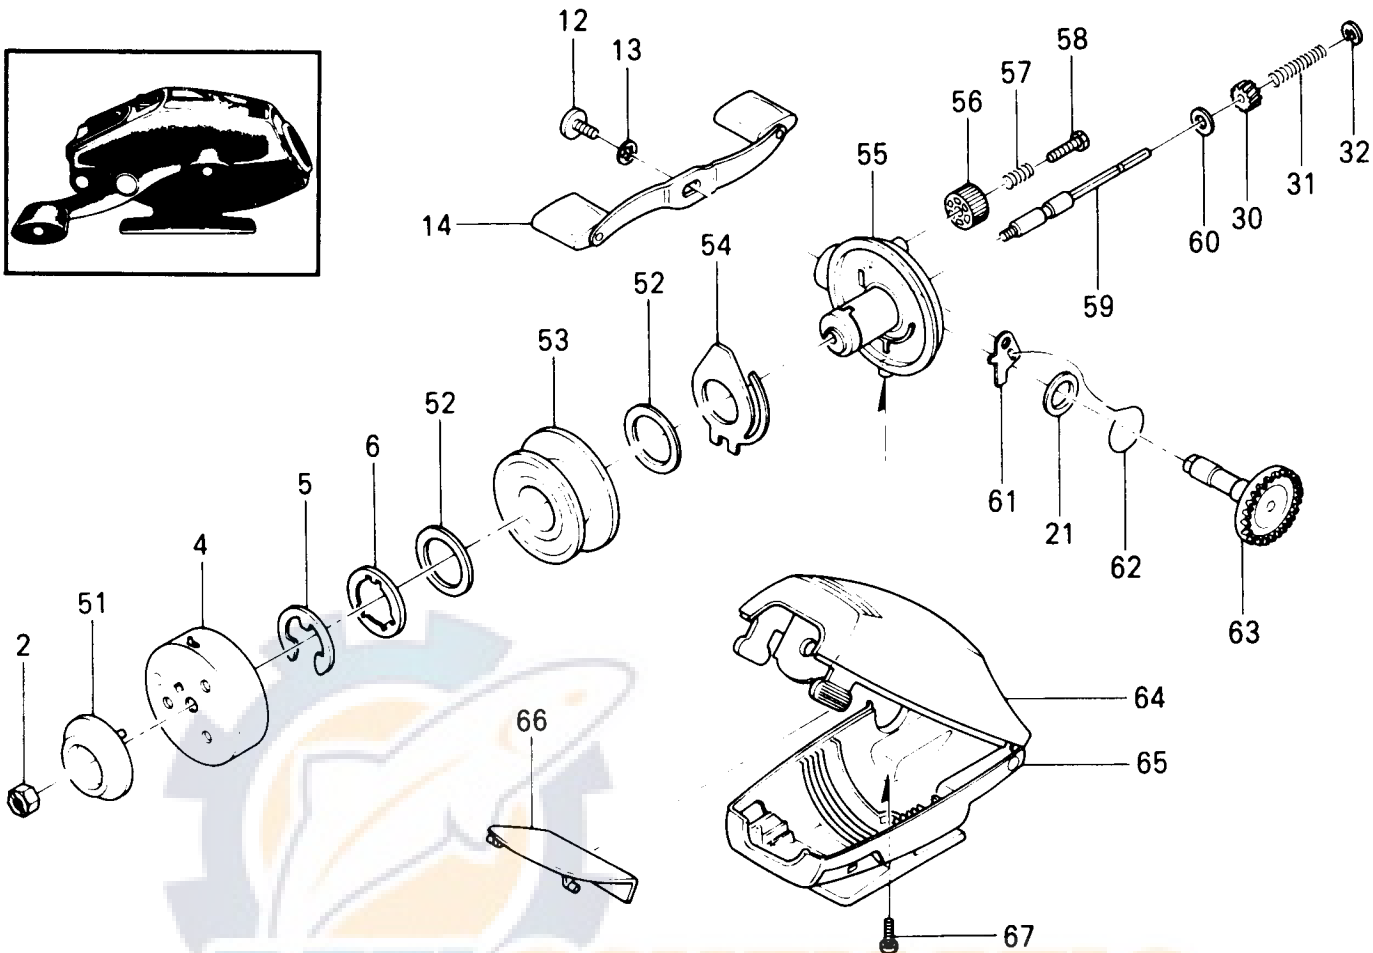

Aerocast I

EXPLODED PARTS VIEW

TO ORDER:

This reel belongs to the "SP" series.
Please order by series and part number.
Original key and code numbers are
for cross-reference only.

PARTS LIST

PART #	CODE #	DESCRIPTION	PART #	CODE #	DESCRIPTION
2.	7-0311 29600S	Rotor Nut	54.	7-0219 45010S	Drag Plate
4.	6-0309 29610S	Rotor Assembly	55.	7-0401 45010S	Body
5.	7-0040 90600S	Spool Retainer	56.	7-0101 45010S	Drag Dial
6.	7-0240 29600S	Key Washer	57.	7-0151 45010S	Drag Dial Spring
12.	7-0710 29600S	Handle Lock Screw	58.	7-0107 45010S	Drag Screw
13.	7-0725 29600S	Handle Lock Washer	59.	7-0412 45010S	Main Shaft
14.	6-0709 29610S	Handle Assembly	60.	7-0514 45010S	Pinion Gear Washer
21.	7-0446 29600S	Drive Gear Washer	61.	7-0427 45010S	Anti-Reverse Pawl
30.	7-0407 29600S	Pinion Gear	62.	7-0422 45010S	Anti-Reverse Pawl Spring
31.	7-0492 29600S	Main Shaft Spring	63.	7-0408 45010S	Drive Gear
32.	7-0040 30400S	Main Shaft Spring Retainer	64.	6-0629 45010S	Body Upper Cover Assembly
51.	7-0350 45010S	Line Snubber	65.	7-0624 45010S	Body Under Cover
52.	7-0238 45010S	Drag Washer	66.	7-0614 45010S	Push Button
53.	7-0201 45010S	Spool	67.	7-0625 45010S	Body Lock Screw