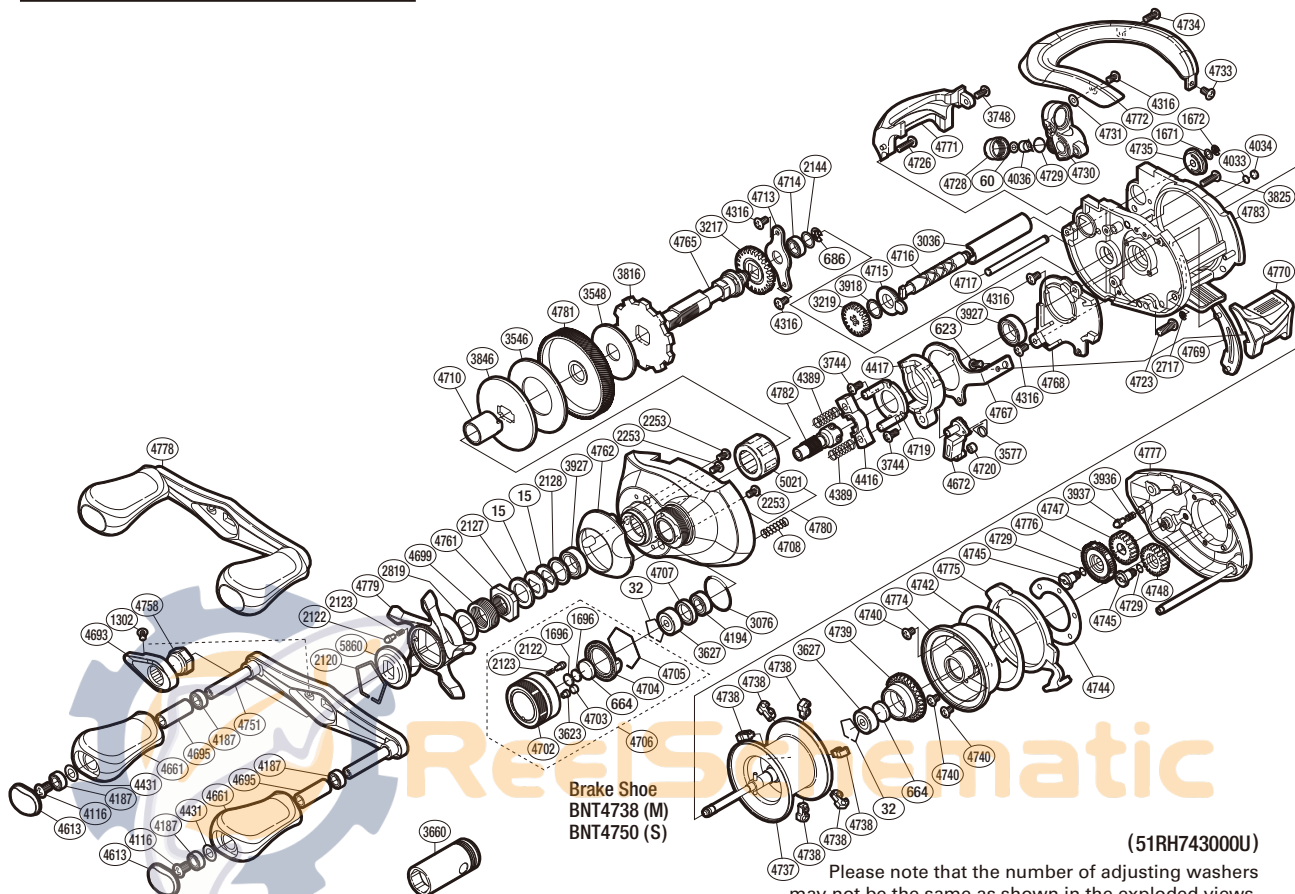

SHIMANO

ANTARES SA-RB

ANT-HGL

(51RH743000U)

Please note that the number of adjusting washers may not be the same as shown in the exploded views. (Adjustment will vary with each individual product.)

Part No.	Description	Part No.	Description	Part No.	Description
BNT0015	Drag Spring Washer	BNT4034	Anti-Thrust Washer	BNT4734	Screw
BNT0032	Bearing Retainer	BNT4036	Line Guide Pawl	BNT4735	Worm Bushing B
BNT0060	Spacer	BNT4116	Screw	BNT4737	Spool Assembly
BNT0623	Screw	BNT4187	Ball Bearing	BNT4738	Brake Shoe M
BNT0664	Spacer B	BNT4194	Ball Bearing	BNT4739	Brake Ring Gear
BNT0686	E Lock	BNT4316	Screw	BNT4740	Screw
BNT1302	Screw	BNT4389	Yoke Spring	BNT4742	Washer
BNT1671	Washer	BNT4416	Yoke	BNT4744	Brake Case Washer
BNT1672	E Lock	BNT4417	Clutch Cam	BNT4745	Screw
BNT1696	Cast Control Spacer	BNT4431	Washer	BNT4747	BR Dial Gear
BNT2120	Click Plate Retainer	BNT4613	Handle Knob Seal	BNT4748	Idle Gear
BNT2122	Click Pin	BNT4661	Handle Knob	BNT4751	Handle Shank Assembly
BNT2123	Click Spring	BNT4672	Clutch Pawl	BNT4758	Handle Nut
BNT2127	Star Drag Spacer	BNT4693	Handle Nut Plate	BNT4761	Star Drag Nut
BNT2128	Bearing Washer	BNT4695	Handle Knob Pipe	BNT4762	Clutch Button Attachment
BNT2144	Washer	BNT4699	Star Drag Spring	BNT4765	Drive Shaft
BNT2253	Screw	BNT4702	Cast Control Cap	BNT4767	Clutch Plate
BNT2717	E Lock	BNT4703	Retainer Sheet	BNT4768	Clutch Guard
BNT2819	Washer	BNT4704	Cast Control Click Plate	BNT4769	Clutch Bar Guide B
BNT3036	Level Wind Guard	BNT4705	Cast Control Click Holder	BNT4770	Quick-Fire II Clutch Bar
BNT3076	O Ring	BNT4706	Cast Control Cap Assembly	BNT4771	Level Wind Protector
BNT3217	Idle Gear	BNT4707	Bearing Spacer	BNT4772	Thumb Rest
BNT3219	Idle Gear	BNT4708	Damper Spring	BNT4774	Brake Case
BNT3546	Drag Washer	BNT4710	Roller Clutch Inner Tube	BNT4775	Side Plate Cam Lever
BNT3548	Drag Washer	BNT4713	Drive Shaft Retainer	BNT4776	BR Dial
BNT3577	Clutch Pawl Spring	BNT4714	Ball Bearing	BNT4777	Right Side Plate
BNT3623	Cast Control Cap Retainer	BNT4715	Worm Bushing A	BNT4778	Handle Assembly
BNT3627	Ball Bearing	BNT4716	Worm Shaft	BNT4779	Star Drag
BNT3744	Screw	BNT4717	Stabilizer Bar	BNT4780	Left Side Plate
BNT3748	Screw	BNT4719	Clutch Cam Retainer	BNT4781	Drive Gear
BNT3816	Anti-Reverse Ratchet	BNT4720	Clutch Pawl Bushing	BNT4782	Pinion Gear
BNT3825	Screw	BNT4723	Screw	BNT4783	One-Piece Frame
BNT3846	Key Washer	BNT4726	Screw	BNT5021	Roller Clutch Bearing
BNT3918	Washer	BNT4728	Pawl Cap	BNT5860	Star Drag Click
BNT3927	Ball Bearing	BNT4729	O Ring		
BNT3936	Click Spring	BNT4730	Line Guide	BNT3660	Reel Wrench (accessory)
BNT3937	Click Pin	BNT4731	Spacer	BNT4692	B-100 Oil (accessory)
BNT4033	Washer	BNT4733	Screw	BNT4750	Brake Shoe S (accessory)