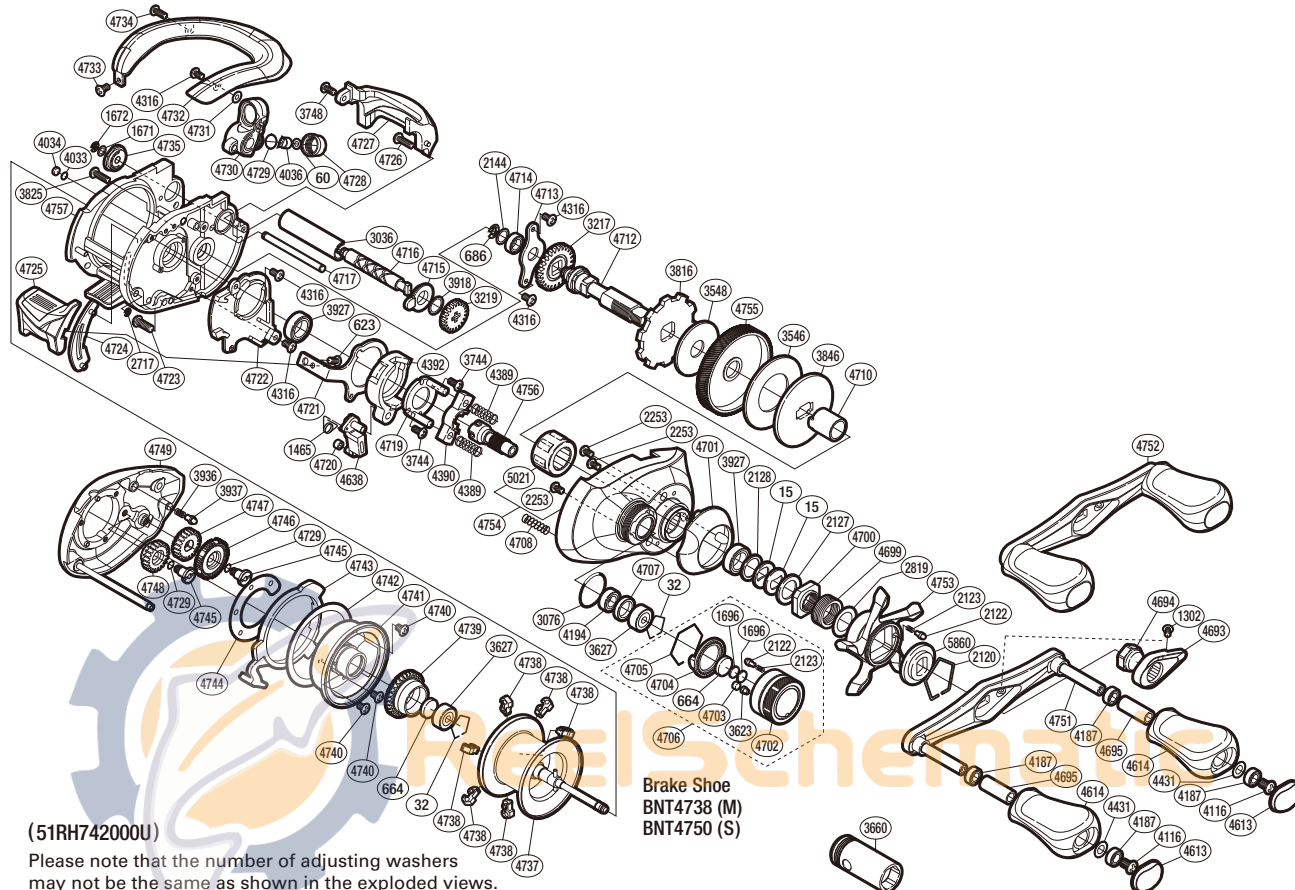

SHIMANO

ANTARES SA-RB

ANT-HGR

(51RH742000U)

Please note that the number of adjusting washers may not be the same as shown in the exploded views. (Adjustment will vary with each individual product.)

Part No.	Description	Part No.	Description	Part No.	Description
BNT0015	Drag Spring Washer	BNT4034	Anti-Thrust Washer	BNT4724	Clutch Bar Guide B
BNT0032	Bearing Retainer	BNT4036	Line Guide Pawl	BNT4725	Quick-Fire II Clutch Bar
BNT0060	Spacer	BNT4116	Screw	BNT4726	Screw
BNT0623	Screw	BNT4187	Ball Bearing	BNT4727	Level Wind Protector
BNT0664	Spacer B	BNT4194	Ball Bearing	BNT4728	Pawl Cap
BNT0686	E Lock	BNT4316	Screw	BNT4729	O Ring
BNT1302	Screw	BNT4389	Yoke Spring	BNT4730	Line Guide
BNT1465	Clutch Pawl Spring	BNT4390	Yoke	BNT4731	Spacer
BNT1671	Washer	BNT4392	Clutch Cam	BNT4732	Thumb Rest
BNT1672	E Lock	BNT4431	Washer	BNT4733	Screw
BNT1696	Cast Control Spacer	BNT4613	Handle Knob Seal	BNT4734	Screw
BNT2120	Click Plate Retainer	BNT4614	Handle Knob	BNT4735	Worm Bushing B
BNT2122	Click Pin	BNT4638	Clutch Pawl	BNT4737	Spool Assembly
BNT2123	Click Spring	BNT4693	Handle Nut Plate	BNT4738	Brake Shoe M
BNT2127	Star Drag Spacer	BNT4694	Handle Nut	BNT4739	Brake Ring Gear
BNT2128	Bearing Washer	BNT4695	Handle Knob Pipe	BNT4740	Screw
BNT2144	Washer	BNT4699	Star Drag Spring	BNT4741	Brake Case
BNT2253	Screw	BNT4700	Star Drag Nut	BNT4742	Washer
BNT2717	E Lock	BNT4701	Clutch Button Attachment	BNT4743	Side Plate Cam Lever
BNT2819	Washer	BNT4702	Cast Control Cap	BNT4744	Brake Case Washer
BNT3036	Level Wind Guard	BNT4703	Retainer Sheet	BNT4745	Screw
BNT3076	O Ring	BNT4704	Cast Control Click Plate	BNT4746	BR Dial
BNT3217	Idle Gear	BNT4705	Cast Control Click Holder	BNT4747	BR Dial Gear
BNT3219	Idle Gear	BNT4706	Cast Control Cap Assembly	BNT4748	Idle Gear
BNT3546	Drag Washer	BNT4707	Bearing Spacer	BNT4749	Left Side Plate
BNT3548	Drag Washer	BNT4708	Damper Spring	BNT4751	Handle Shank Assembly
BNT3623	Cast Control Cap Retainer	BNT4710	Roller Clutch Inner Tube	BNT4752	Handle Assembly
BNT3627	Ball Bearing	BNT4712	Drive Shaft	BNT4753	Star Drag
BNT3744	Screw	BNT4713	Drive Shaft Retainer	BNT4754	Right Side Plate
BNT3748	Screw	BNT4714	Ball Bearing	BNT4755	Drive Gear
BNT3816	Anti-Reverse Ratchet	BNT4715	Worm Bushing A	BNT4756	Pinion Gear
BNT3825	Screw	BNT4716	Worm Shaft	BNT4757	One-Piece Frame
BNT3846	Key Washer	BNT4717	Stabilizer Bar	BNT5021	Roller Clutch Bearing
BNT3918	Washer	BNT4719	Clutch Cam Retainer	BNT5860	Star Drag Click
BNT3927	Ball Bearing	BNT4720	Clutch Pawl Bushing		
BNT3936	Click Spring	BNT4721	Clutch Plate	BNT3660	Reel Wrench (accessory)
BNT3937	Click Pin	BNT4722	Clutch Guard	BNT4692	B-100 Oil (accessory)
BNT4033	Washer	BNT4723	Screw	BNT4750	Brake Shoe S (accessory)