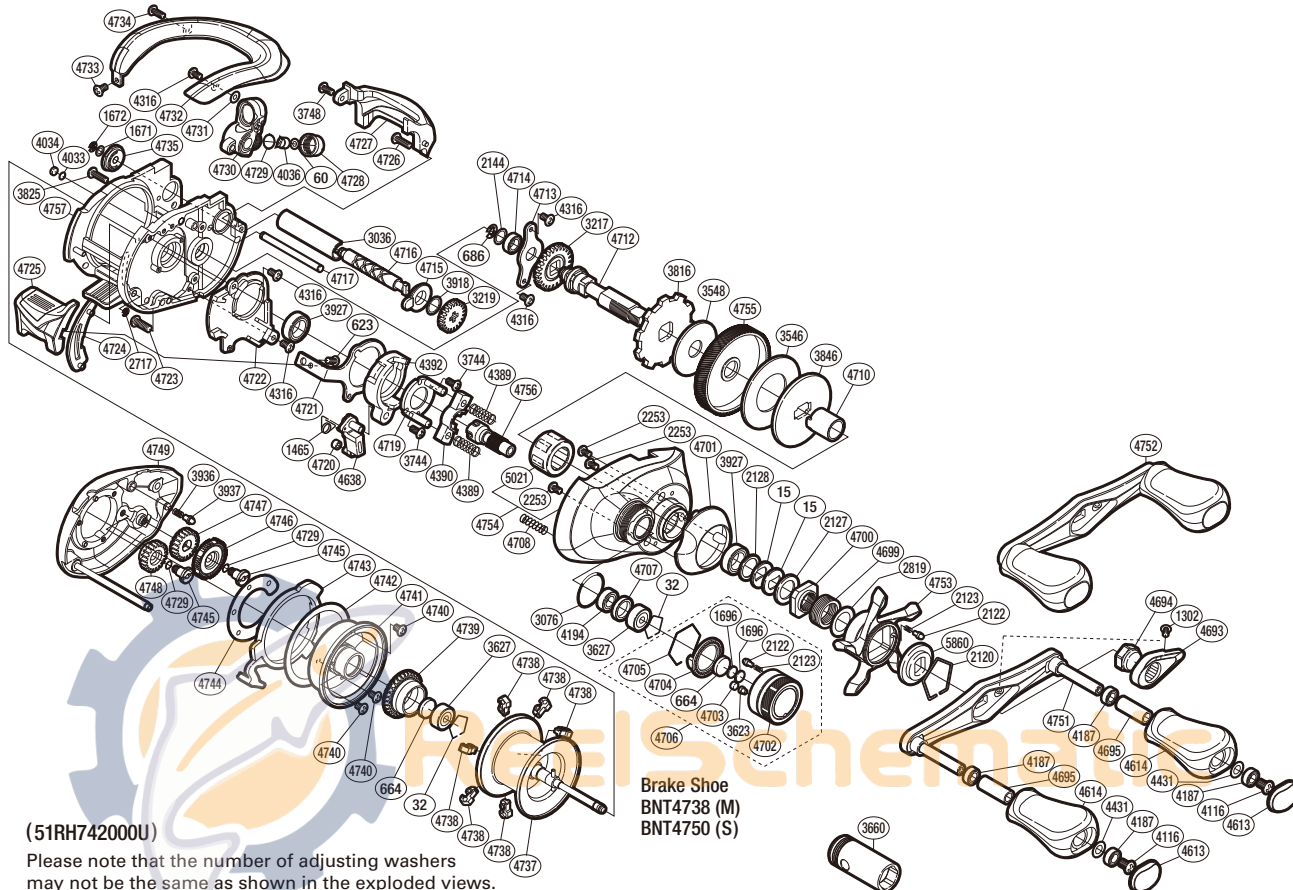

SHIMANO

ANTARES SA-RB

ANT-HGR

(51RH742000U)

Please note that the number of adjusting washers may not be the same as shown in the exploded views. (Adjustment will vary with each individual product.)

Part No.	Description	Part No.	Description	Part No.	Description
BNT0015	Drag Spring Washer	BNT4034	Anti-Thrust Washer	BNT4724	Clutch Bar Guide B
BNT0032	Bearing Retainer	BNT4036	Line Guide Pawl	BNT4725	Quick-Fire II Clutch Bar
BNT0060	Spacer	BNT4116	Screw	BNT4726	Screw
BNT0623	Screw	BNT4187	Ball Bearing	BNT4727	Level Wind Protector
BNT0664	Spacer B	BNT4194	Ball Bearing	BNT4728	Pawl Cap
BNT0686	E Lock	BNT4316	Screw	BNT4729	O Ring
BNT1302	Screw	BNT4389	Yoke Spring	BNT4730	Line Guide
BNT1465	Clutch Pawl Spring	BNT4390	Yoke	BNT4731	Spacer
BNT1671	Washer	BNT4392	Clutch Cam	BNT4732	Thumb Rest
BNT1672	E Lock	BNT4431	Washer	BNT4733	Screw
BNT1696	Cast Control Spacer	BNT4613	Handle Knob Seal	BNT4734	Screw
BNT2120	Click Plate Retainer	BNT4614	Handle Knob	BNT4735	Worm Bushing B
BNT2122	Click Pin	BNT4638	Clutch Pawl	BNT4737	Spool Assembly
BNT2123	Click Spring	BNT4693	Handle Nut Plate	BNT4738	Brake Shoe M
BNT2127	Star Drag Spacer	BNT4694	Handle Nut	BNT4739	Brake Ring Gear
BNT2128	Bearing Washer	BNT4695	Handle Knob Pipe	BNT4740	Screw
BNT2144	Washer	BNT4699	Star Drag Spring	BNT4741	Brake Case
BNT2253	Screw	BNT4700	Star Drag Nut	BNT4742	Washer
BNT2717	E Lock	BNT4701	Clutch Button Attachment	BNT4743	Side Plate Cam Lever
BNT2819	Washer	BNT4702	Cast Control Cap	BNT4744	Brake Case Washer
BNT3036	Level Wind Guard	BNT4703	Retainer Sheet	BNT4745	Screw
BNT3076	O Ring	BNT4704	Cast Control Click Plate	BNT4746	BR Dial
BNT3217	Idle Gear	BNT4705	Cast Control Click Holder	BNT4747	BR Dial Gear
BNT3219	Idle Gear	BNT4706	Cast Control Cap Assembly	BNT4748	Idle Gear
BNT3546	Drag Washer	BNT4707	Bearing Spacer	BNT4749	Left Side Plate
BNT3548	Drag Washer	BNT4708	Damper Spring	BNT4751	Handle Shank Assembly
BNT3623	Cast Control Cap Retainer	BNT4710	Roller Clutch Inner Tube	BNT4752	Handle Assembly
BNT3627	Ball Bearing	BNT4712	Drive Shaft	BNT4753	Star Drag
BNT3744	Screw	BNT4713	Drive Shaft Retainer	BNT4754	Right Side Plate
BNT3748	Screw	BNT4714	Ball Bearing	BNT4755	Drive Gear
BNT3816	Anti-Reverse Ratchet	BNT4715	Worm Bushing A	BNT4756	Pinion Gear
BNT3825	Screw	BNT4716	Worm Shaft	BNT4757	One-Piece Frame
BNT3846	Key Washer	BNT4717	Stabilizer Bar	BNT5021	Roller Clutch Bearing
BNT3918	Washer	BNT4719	Clutch Cam Retainer	BNT5860	Star Drag Click
BNT3927	Ball Bearing	BNT4720	Clutch Pawl Bushing		
BNT3936	Click Spring	BNT4721	Clutch Plate	BNT3660	Reel Wrench (accessory)
BNT3937	Click Pin	BNT4722	Clutch Guard	BNT4692	B-100 Oil (accessory)
BNT4033	Washer	BNT4723	Screw	BNT4750	Brake Shoe S (accessory)