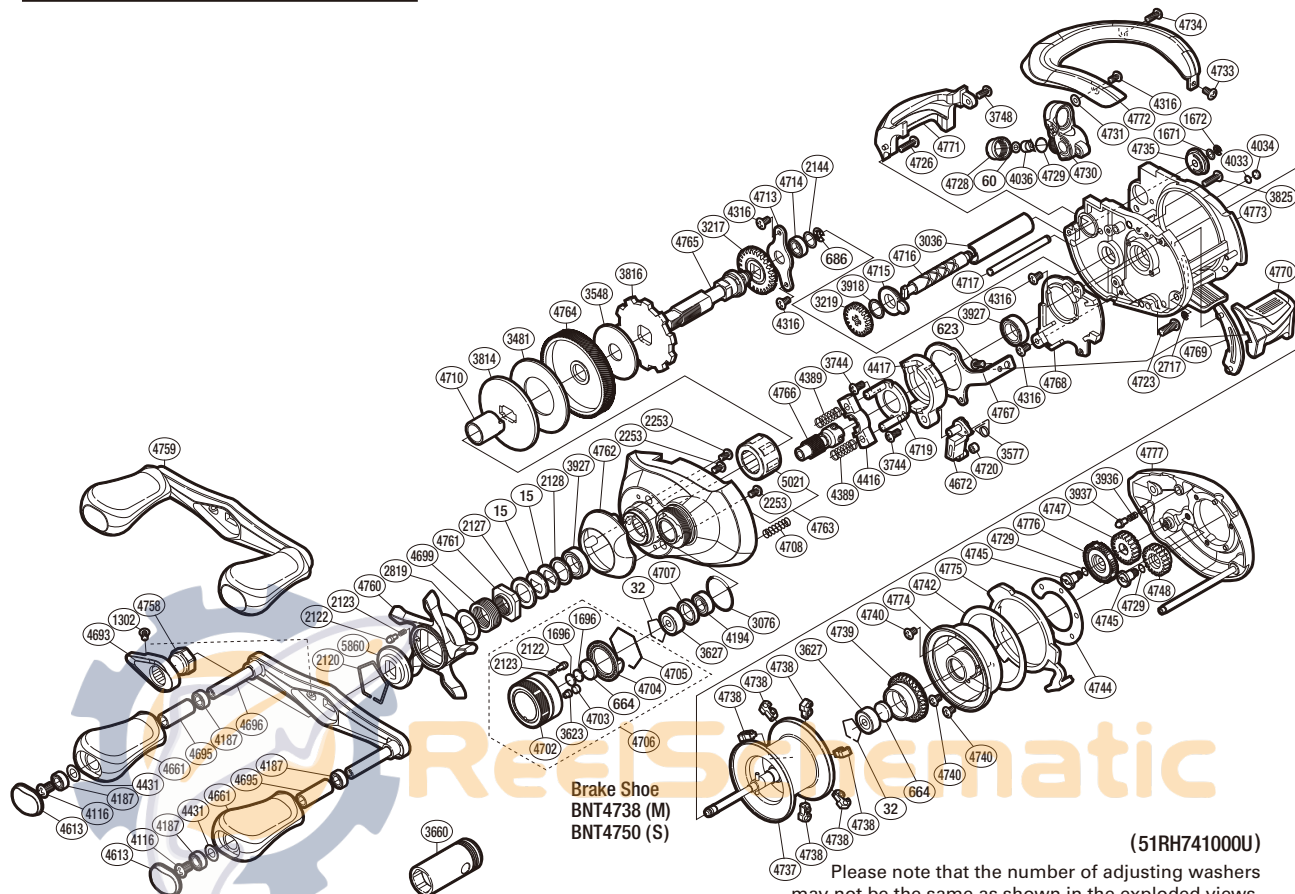

SHIMANO

ANTARES SA-RB

ANT-L

Brake Shoe
BNT4738 (M)
BNT4750 (S)

(51RH741000U)

Please note that the number of adjusting washers may not be the same as shown in the exploded views. (Adjustment will vary with each individual product.)