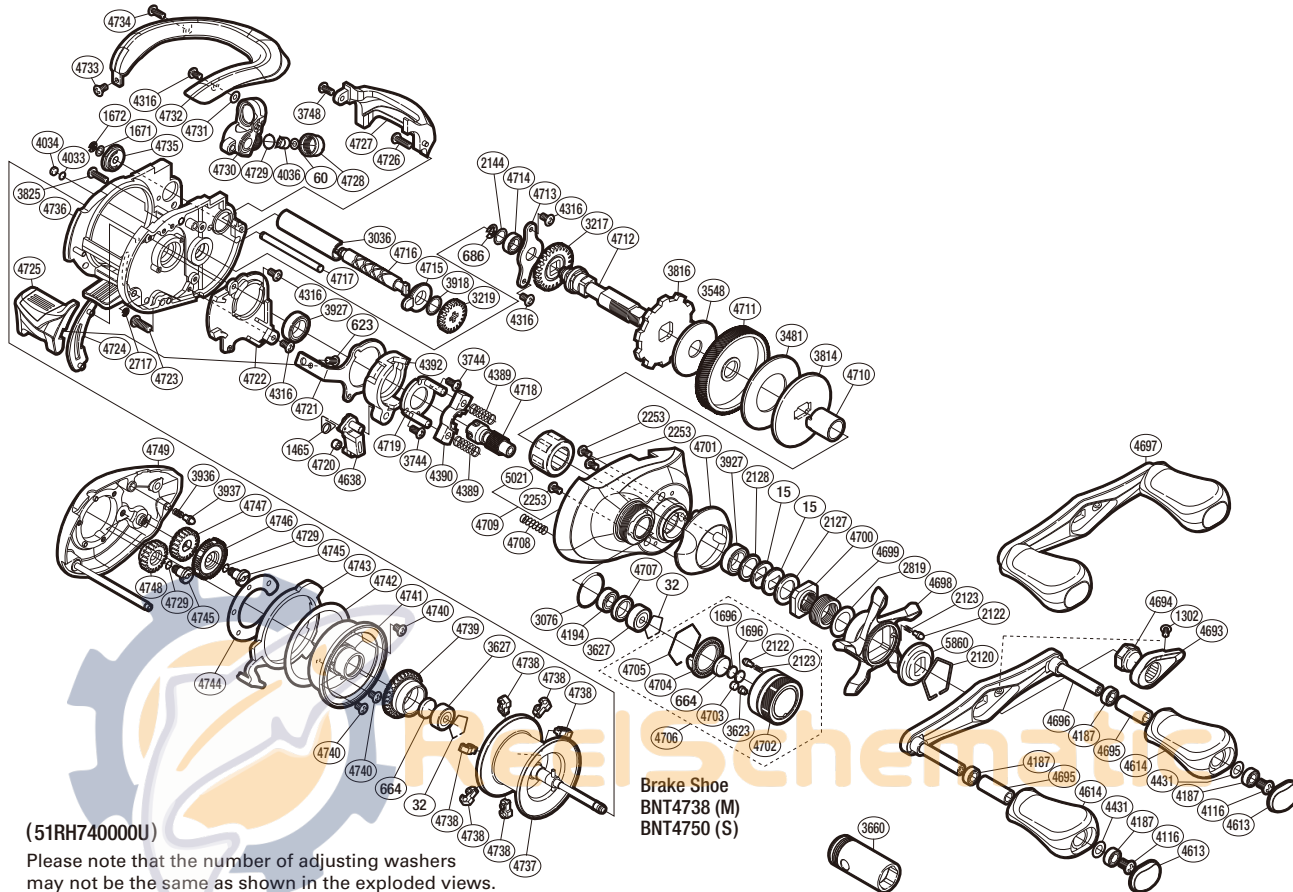

SHIMANO

ANTARES SA-RB

ANT-R

(51RH740000U)

Please note that the number of adjusting washers may not be the same as shown in the exploded views. (Adjustment will vary with each individual product.)

Part No.	Description	Part No.	Description	Part No.	Description
BNT0015	Drag Spring Washer	BNT4034	Anti-Thrust Washer	BNT4718	Pinion Gear
BNT0032	Bearing Retainer	BNT4036	Line Guide Pawl	BNT4719	Clutch Cam Retainer
BNT0060	Spacer	BNT4116	Screw	BNT4720	Clutch Pawl Bushing
BNT0623	Screw	BNT4187	Ball Bearing	BNT4721	Clutch Plate
BNT0664	Spacer B	BNT4194	Ball Bearing	BNT4722	Clutch Guard
BNT0686	E Lock	BNT4316	Screw	BNT4723	Screw
BNT1302	Screw	BNT4389	Yoke Spring	BNT4724	Clutch Bar Guide B
BNT1465	Clutch Pawl Spring	BNT4390	Yoke	BNT4725	Quick-Fire II Clutch Bar
BNT1671	Washer	BNT4392	Clutch Cam	BNT4726	Screw
BNT1672	E Lock	BNT4431	Washer	BNT4727	Level Wind Protector
BNT1696	Cast Control Spacer	BNT4613	Handle Knob Seal	BNT4728	Pawl Cap
BNT2120	Click Plate Retainer	BNT4614	Handle Knob	BNT4729	O Ring
BNT2122	Click Pin	BNT4638	Clutch Pawl	BNT4730	Line Guide
BNT2123	Click Spring	BNT4693	Handle Nut Plate	BNT4731	Spacer
BNT2127	Star Drag Spacer	BNT4694	Handle Nut	BNT4732	Thumb Rest
BNT2128	Bearing Washer	BNT4695	Handle Knob Pipe	BNT4733	Screw
BNT2144	Washer	BNT4696	Handle Shank Assembly	BNT4734	Screw
BNT2253	Screw	BNT4697	Handle Assembly	BNT4735	Worm Bushing B
BNT2717	E Lock	BNT4698	Star Drag	BNT4736	One-Piece Frame
BNT2819	Washer	BNT4699	Star Drag Spring	BNT4737	Spool Assembly
BNT3036	Level Wind Guard	BNT4700	Star Drag Nut	BNT4738	Brake Shoe M
BNT3076	O Ring	BNT4701	Clutch Button Attachment	BNT4739	Brake Ring Gear
BNT3217	Idle Gear	BNT4702	Cast Control Cap	BNT4740	Screw
BNT3219	Idle Gear	BNT4703	Retainer Sheet	BNT4741	Brake Case
BNT3481	Drag Washer	BNT4704	Cast Control Click Plate	BNT4742	Washer
BNT3548	Drag Washer	BNT4705	Cast Control Click Holder	BNT4743	Side Plate Cam Lever
BNT3623	Cast Control Cap Retainer	BNT4706	Cast Control Cap Assembly	BNT4744	Brake Case Washer
BNT3627	Ball Bearing	BNT4707	Bearing Spacer	BNT4745	Screw
BNT3744	Screw	BNT4708	Damper Spring	BNT4746	BR Dial
BNT3748	Screw	BNT4709	Right Side Plate	BNT4747	BR Dial Gear
BNT3814	Key Washer	BNT4710	Roller Clutch Inner Tube	BNT4748	Idle Gear
BNT3816	Anti-Reverse Ratchet	BNT4711	Drive Gear	BNT4749	Left Side Plate
BNT3825	Screw	BNT4712	Drive Shaft	BNT5021	Roller Clutch Bearing
BNT3918	Washer	BNT4713	Drive Shaft Retainer	BNT5860	Star Drag Click
BNT3927	Ball Bearing	BNT4714	Ball Bearing		
BNT3936	Click Spring	BNT4715	Worm Bushing A	BNT3660	Reel Wrench (accessory)
BNT3937	Click Pin	BNT4716	Worm Shaft	BNT4692	B-100 Oil (accessory)
BNT4033	Washer	BNT4717	Stabilizer Bar	BNT4750	Brake Shoe S (accessory)