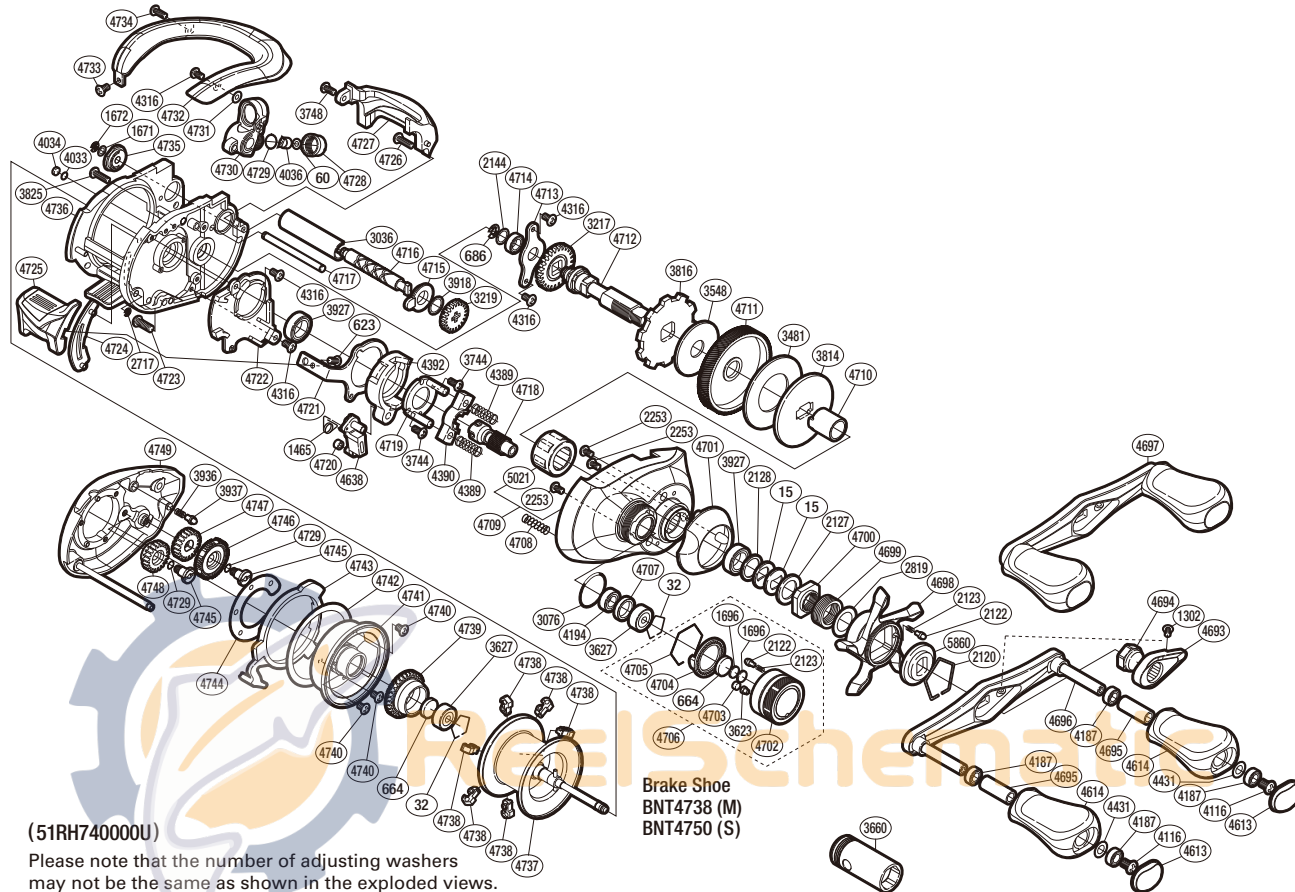

## ANT-R

(51RH740000U)

Please note that the number of adjusting washers may not be the same as shown in the exploded views. (Adjustment will vary with each individual product.)

Part No.	Description	Part No.	Description	Part No.	Description
BNT0015	Drag Spring Washer	BNT4034	Anti-Thrust Washer	BNT4718	Pinion Gear
BNT0032	Bearing Retainer	BNT4036	Line Guide Pawl	BNT4719	Clutch Cam Retainer
BNT0060	Spacer	BNT4116	Screw	BNT4720	Clutch Pawl Bushing
BNT0623	Screw	BNT4187	Ball Bearing	BNT4721	Clutch Plate
BNT0664	Spacer B	BNT4194	Ball Bearing	BNT4722	Clutch Guard
BNT0686	E Lock	BNT4316	Screw	BNT4723	Screw
BNT1302	Screw	BNT4389	Yoke Spring	BNT4724	Clutch Bar Guide B
BNT1465	Clutch Pawl Spring	BNT4390	Yoke	BNT4725	Quick-Fire II Clutch Bar
BNT1671	Washer	BNT4392	Clutch Cam	BNT4726	Screw
BNT1672	E Lock	BNT4431	Washer	BNT4727	Level Wind Protector
BNT1696	Cast Control Spacer	BNT4613	Handle Knob Seal	BNT4728	Pawl Cap
BNT2120	Click Plate Retainer	BNT4614	Handle Knob	BNT4729	O Ring
BNT2122	Click Pin	BNT4638	Clutch Pawl	BNT4730	Line Guide
BNT2123	Click Spring	BNT4693	Handle Nut Plate	BNT4731	Spacer
BNT2127	Star Drag Spacer	BNT4694	Handle Nut	BNT4732	Thumb Rest
BNT2128	Bearing Washer	BNT4695	Handle Knob Pipe	BNT4733	Screw
BNT2144	Washer	BNT4696	Handle Shank Assembly	BNT4734	Screw
BNT2253	Screw	BNT4697	Handle Assembly	BNT4735	Worm Bushing B
BNT2717	E Lock	BNT4698	Star Drag	BNT4736	One-Piece Frame
BNT2819	Washer	BNT4699	Star Drag Spring	BNT4737	Spool Assembly
BNT3036	Level Wind Guard	BNT4700	Star Drag Nut	BNT4738	Brake Shoe M
BNT3076	O Ring	BNT4701	Clutch Button Attachment	BNT4739	Brake Ring Gear
BNT3217	Idle Gear	BNT4702	Cast Control Cap	BNT4740	Screw
BNT3219	Idle Gear	BNT4703	Retainer Sheet	BNT4741	Brake Case
BNT3481	Drag Washer	BNT4704	Cast Control Click Plate	BNT4742	Washer
BNT3548	Drag Washer	BNT4705	Cast Control Click Holder	BNT4743	Side Plate Cam Lever
BNT3623	Cast Control Cap Retainer	BNT4706	Cast Control Cap Assembly	BNT4744	Brake Case Washer
BNT3627	Ball Bearing	BNT4707	Bearing Spacer	BNT4745	Screw
BNT3744	Screw	BNT4708	Damper Spring	BNT4746	BR Dial
BNT3748	Screw	BNT4709	Right Side Plate	BNT4747	BR Dial Gear
BNT3814	Key Washer	BNT4710	Roller Clutch Inner Tube	BNT4748	Idle Gear
BNT3816	Anti-Reverse Ratchet	BNT4711	Drive Gear	BNT4749	Left Side Plate
BNT3825	Screw	BNT4712	Drive Shaft	BNT5021	Roller Clutch Bearing
BNT3918	Washer	BNT4713	Drive Shaft Retainer	BNT5860	Star Drag Click
BNT3927	Ball Bearing	BNT4714	Ball Bearing		
BNT3936	Click Spring	BNT4715	Worm Bushing A	BNT3660	Reel Wrench (accessory)
BNT3937	Click Pin	BNT4716	Worm Shaft	BNT4692	B-100 Oil (accessory)
BNT4033	Washer	BNT4717	Stabilizer Bar	BNT4750	Brake Shoe S (accessory)