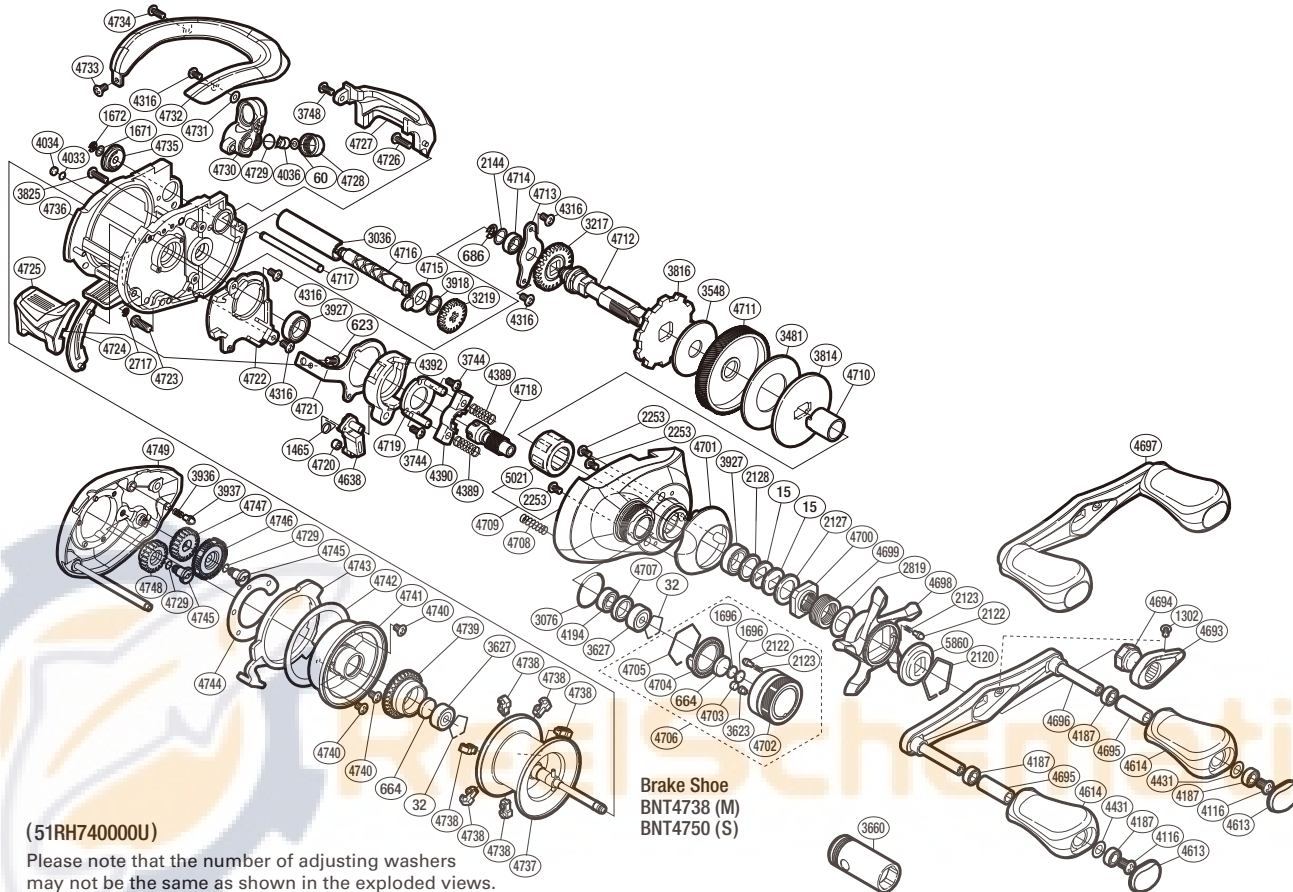

## ANT-R

(51RH740000U)

Please note that the number of adjusting washers may not be the same as shown in the exploded views. (Adjustment will vary with each individual product.)

Part No.	Description	Part No.	Description	Part No.	Description
BNT0015	Drag Spring Washer	BNT4034	Anti-Thrust Washer	BNT4718	Pinion Gear
BNT0032	Bearing Retainer	BNT4036	Line Guide Pawl	BNT4719	Clutch Cam Retainer
BNT0060	Spacer	BNT4116	Screw	BNT4720	Clutch Pawl Bushing
BNT0623	Screw	BNT4187	Ball Bearing	BNT4721	Clutch Plate
BNT0664	Spacer B	BNT4194	Ball Bearing	BNT4722	Clutch Guard
BNT0686	E Lock	BNT4316	Screw	BNT4723	Screw
BNT1302	Screw	BNT4389	Yoke Spring	BNT4724	Clutch Bar Guide B
BNT1465	Clutch Pawl Spring	BNT4390	Yoke	BNT4725	Quick-Fire II Clutch Bar
BNT1671	Washer	BNT4392	Clutch Cam	BNT4726	Screw
BNT1672	E Lock	BNT4431	Washer	BNT4727	Level Wind Protector
BNT1696	Cast Control Spacer	BNT4613	Handle Knob Seal	BNT4728	Pawl Cap
BNT2120	Click Plate Retainer	BNT4614	Handle Knob	BNT4729	O Ring
BNT2122	Click Pin	BNT4638	Clutch Pawl	BNT4730	Line Guide
BNT2123	Click Spring	BNT4693	Handle Nut Plate	BNT4731	Spacer
BNT2127	Star Drag Spacer	BNT4694	Handle Nut	BNT4732	Thumb Rest
BNT2128	Bearing Washer	BNT4695	Handle Knob Pipe	BNT4733	Screw
BNT2144	Washer	BNT4696	Handle Shank Assembly	BNT4734	Screw
BNT2253	Screw	BNT4697	Handle Assembly	BNT4735	Worm Bushing B
BNT2717	E Lock	BNT4698	Star Drag	BNT4736	One-Piece Frame
BNT2819	Washer	BNT4699	Star Drag Spring	BNT4737	Spool Assembly
BNT3036	Level Wind Guard	BNT4700	Star Drag Nut	BNT4738	Brake Shoe M
BNT3076	O Ring	BNT4701	Clutch Button Attachment	BNT4739	Brake Ring Gear
BNT3217	Idle Gear	BNT4702	Cast Control Cap	BNT4740	Screw
BNT3219	Idle Gear	BNT4703	Retainer Sheet	BNT4741	Brake Case
BNT3481	Drag Washer	BNT4704	Cast Control Click Plate	BNT4742	Washer
BNT3548	Drag Washer	BNT4705	Cast Control Click Holder	BNT4743	Side Plate Cam Lever
BNT3623	Cast Control Cap Retainer	BNT4706	Cast Control Cap Assembly	BNT4744	Brake Case Washer
BNT3627	Ball Bearing	BNT4707	Bearing Spacer	BNT4745	Screw
BNT3744	Screw	BNT4708	Damper Spring	BNT4746	BR Dial
BNT3748	Screw	BNT4709	Right Side Plate	BNT4747	BR Dial Gear
BNT3814	Key Washer	BNT4710	Roller Clutch Inner Tube	BNT4748	Idle Gear
BNT3816	Anti-Reverse Ratchet	BNT4711	Drive Gear	BNT4749	Left Side Plate
BNT3825	Screw	BNT4712	Drive Shaft	BNT5021	Roller Clutch Bearing
BNT3918	Washer	BNT4713	Drive Shaft Retainer	BNT5860	Star Drag Click
BNT3927	Ball Bearing	BNT4714	Ball Bearing		
BNT3936	Click Spring	BNT4715	Worm Bushing A	BNT3660	Reel Wrench (accessory)
BNT3937	Click Pin	BNT4716	Worm Shaft	BNT4692	B-100 Oil (accessory)
BNT4033	Washer	BNT4717	Stabilizer Bar	BNT4750	Brake Shoe S (accessory)