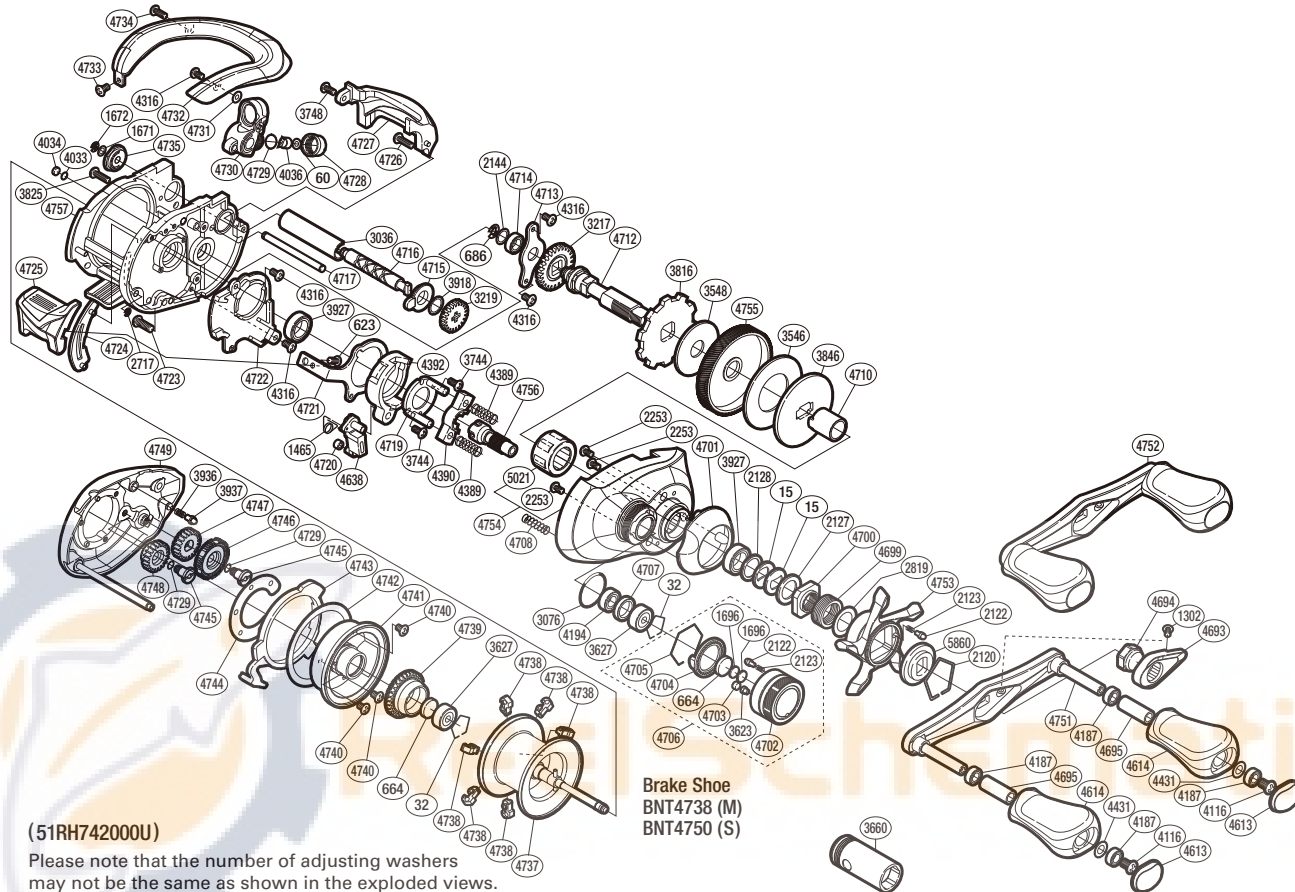

## ANT-HGR

(51RH742000U)

Please note that the number of adjusting washers may not be the same as shown in the exploded views. (Adjustment will vary with each individual product.)

Part No.	Description	Part No.	Description	Part No.	Description
BNT0015	Drag Spring Washer	BNT4034	Anti-Thrust Washer	BNT4724	Clutch Bar Guide B
BNT0032	Bearing Retainer	BNT4036	Line Guide Pawl	BNT4725	Quick-Fire II Clutch Bar
BNT0060	Spacer	BNT4116	Screw	BNT4726	Screw
BNT0623	Screw	BNT4187	Ball Bearing	BNT4727	Level Wind Protector
BNT0664	Spacer B	BNT4194	Ball Bearing	BNT4728	Pawl Cap
BNT0686	E Lock	BNT4316	Screw	BNT4729	O Ring
BNT1302	Screw	BNT4389	Yoke Spring	BNT4730	Line Guide
BNT1465	Clutch Pawl Spring	BNT4390	Yoke	BNT4731	Spacer
BNT1671	Washer	BNT4392	Clutch Cam	BNT4732	Thumb Rest
BNT1672	E Lock	BNT4431	Washer	BNT4733	Screw
BNT1696	Cast Control Spacer	BNT4613	Handle Knob Seal	BNT4734	Screw
BNT2120	Click Plate Retainer	BNT4614	Handle Knob	BNT4735	Worm Bushing B
BNT2122	Click Pin	BNT4638	Clutch Pawl	BNT4737	Spool Assembly
BNT2123	Click Spring	BNT4693	Handle Nut Plate	BNT4738	Brake Shoe M
BNT2127	Star Drag Spacer	BNT4694	Handle Nut	BNT4739	Brake Ring Gear
BNT2128	Bearing Washer	BNT4695	Handle Knob Pipe	BNT4740	Screw
BNT2144	Washer	BNT4699	Star Drag Spring	BNT4741	Brake Case
BNT2253	Screw	BNT4700	Star Drag Nut	BNT4742	Washer
BNT2717	E Lock	BNT4701	Clutch Button Attachment	BNT4743	Side Plate Cam Lever
BNT2819	Washer	BNT4702	Cast Control Cap	BNT4744	Brake Case Washer
BNT3036	Level Wind Guard	BNT4703	Retainer Sheet	BNT4745	Screw
BNT3076	O Ring	BNT4704	Cast Control Click Plate	BNT4746	BR Dial
BNT3217	Idle Gear	BNT4705	Cast Control Click Holder	BNT4747	BR Dial Gear
BNT3219	Idle Gear	BNT4706	Cast Control Cap Assembly	BNT4748	Idle Gear
BNT3546	Drag Washer	BNT4707	Bearing Spacer	BNT4749	Left Side Plate
BNT3548	Drag Washer	BNT4708	Damper Spring	BNT4751	Handle Shank Assembly
BNT3623	Cast Control Cap Retainer	BNT4710	Roller Clutch Inner Tube	BNT4752	Handle Assembly
BNT3627	Ball Bearing	BNT4712	Drive Shaft	BNT4753	Star Drag
BNT3744	Screw	BNT4713	Drive Shaft Retainer	BNT4754	Right Side Plate
BNT3748	Screw	BNT4714	Ball Bearing	BNT4755	Drive Gear
BNT3816	Anti-Reverse Ratchet	BNT4715	Worm Bushing A	BNT4756	Pinion Gear
BNT3825	Screw	BNT4716	Worm Shaft	BNT4757	One-Piece Frame
BNT3846	Key Washer	BNT4717	Stabilizer Bar	BNT5021	Roller Clutch Bearing
BNT3918	Washer	BNT4719	Clutch Cam Retainer	BNT5860	Star Drag Click
BNT3927	Ball Bearing	BNT4720	Clutch Pawl Bushing		
BNT3936	Click Spring	BNT4721	Clutch Plate	BNT3660	Reel Wrench (accessory)
BNT3937	Click Pin	BNT4722	Clutch Guard	BNT4692	B-100 Oil (accessory)
BNT4033	Washer	BNT4723	Screw	BNT4750	Brake Shoe S (accessory)