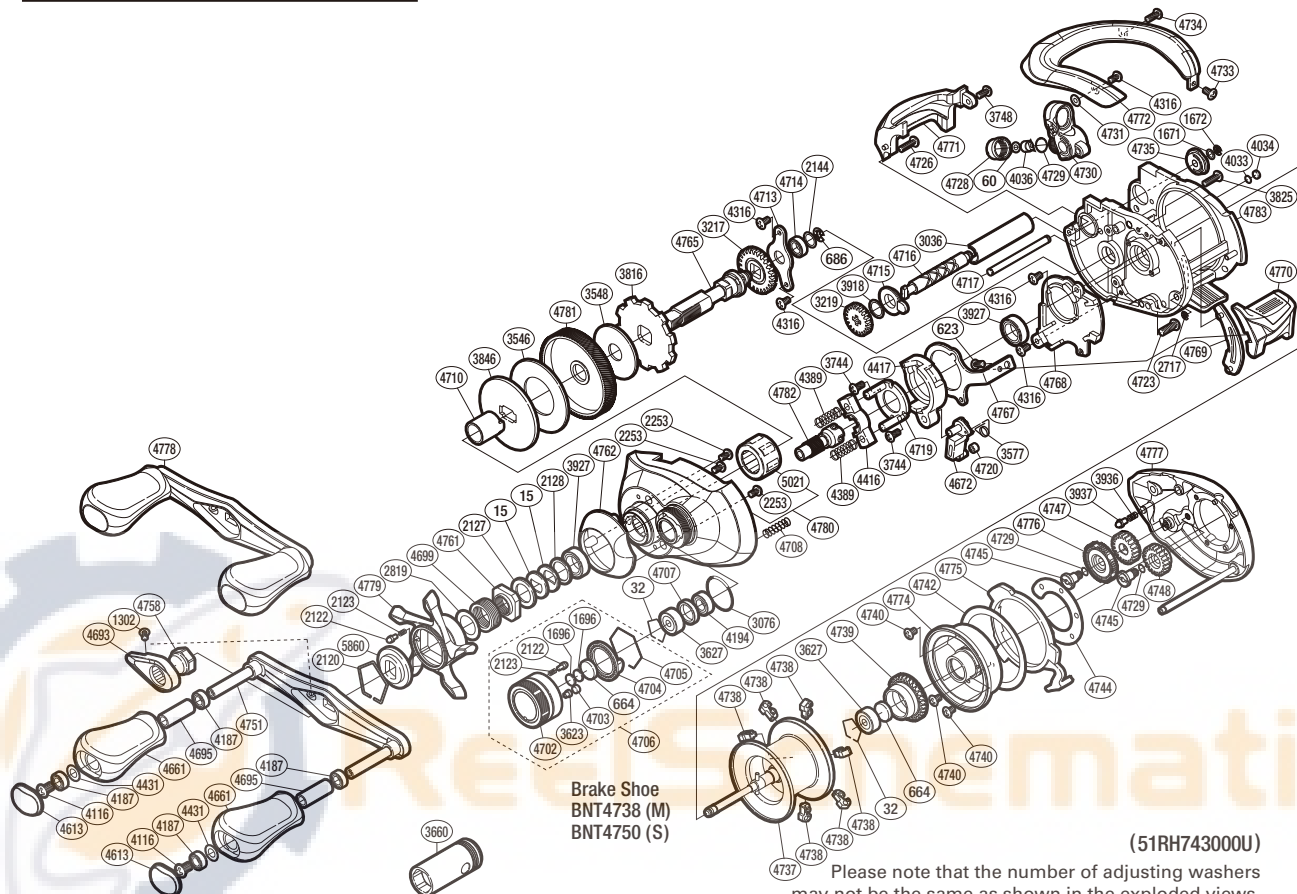

SHIMANO

ANTARES SA-RB

ANT-HGL

(51RH743000U)

Please note that the number of adjusting washers may not be the same as shown in the exploded views. (Adjustment will vary with each individual product.)

Part No.	Description	Part No.	Description	Part No.	Description
BNT0015	Drag Spring Washer	BNT4034	Anti-Thrust Washer	BNT4734	Screw
BNT0032	Bearing Retainer	BNT4036	Line Guide Pawl	BNT4735	Worm Bushing B
BNT0060	Spacer	BNT4116	Screw	BNT4737	Spool Assembly
BNT0623	Screw	BNT4187	Ball Bearing	BNT4738	Brake Shoe M
BNT0664	Spacer B	BNT4194	Ball Bearing	BNT4739	Brake Ring Gear
BNT0686	E Lock	BNT4316	Screw	BNT4740	Screw
BNT1302	Screw	BNT4389	Yoke Spring	BNT4742	Washer
BNT1671	Washer	BNT4416	Yoke	BNT4744	Brake Case Washer
BNT1672	E Lock	BNT4417	Clutch Cam	BNT4745	Screw
BNT1696	Cast Control Spacer	BNT4431	Washer	BNT4747	BR Dial Gear
BNT2120	Click Plate Retainer	BNT4613	Handle Knob Seal	BNT4748	Idle Gear
BNT2122	Click Pin	BNT4661	Handle Knob	BNT4751	Handle Shank Assembly
BNT2123	Click Spring	BNT4672	Clutch Pawl	BNT4758	Handle Nut
BNT2127	Star Drag Spacer	BNT4693	Handle Nut Plate	BNT4761	Star Drag Nut
BNT2128	Bearing Washer	BNT4695	Handle Knob Pipe	BNT4762	Clutch Button Attachment
BNT2144	Washer	BNT4699	Star Drag Spring	BNT4765	Drive Shaft
BNT2253	Screw	BNT4702	Cast Control Cap	BNT4767	Clutch Plate
BNT2717	E Lock	BNT4703	Retainer Sheet	BNT4768	Clutch Guard
BNT2819	Washer	BNT4704	Cast Control Click Plate	BNT4769	Clutch Bar Guide B
BNT3036	Level Wind Guard	BNT4705	Cast Control Click Holder	BNT4770	Quick-Fire II Clutch Bar
BNT3076	O Ring	BNT4706	Cast Control Cap Assembly	BNT4771	Level Wind Protector
BNT3217	Idle Gear	BNT4707	Bearing Spacer	BNT4772	Thumb Rest
BNT3219	Idle Gear	BNT4708	Damper Spring	BNT4774	Brake Case
BNT3546	Drag Washer	BNT4710	Roller Clutch Inner Tube	BNT4775	Side Plate Cam Lever
BNT3548	Drag Washer	BNT4713	Drive Shaft Retainer	BNT4776	BR Dial
BNT3577	Clutch Pawl Spring	BNT4714	Ball Bearing	BNT4777	Right Side Plate
BNT3623	Cast Control Cap Retainer	BNT4715	Worm Bushing A	BNT4778	Handle Assembly
BNT3627	Ball Bearing	BNT4716	Worm Shaft	BNT4779	Star Drag
BNT3744	Screw	BNT4717	Stabilizer Bar	BNT4780	Left Side Plate
BNT3748	Screw	BNT4719	Clutch Cam Retainer	BNT4781	Drive Gear
BNT3816	Anti-Reverse Ratchet	BNT4720	Clutch Pawl Bushing	BNT4782	Pinion Gear
BNT3825	Screw	BNT4723	Screw	BNT4783	One-Piece Frame
BNT3846	Key Washer	BNT4726	Screw	BNT5021	Roller Clutch Bearing
BNT3918	Washer	BNT4728	Pawl Cap	BNT5860	Star Drag Click
BNT3927	Ball Bearing	BNT4729	O Ring		
BNT3936	Click Spring	BNT4730	Line Guide	BNT3660	Reel Wrench (accessory)
BNT3937	Click Pin	BNT4731	Spacer	BNT4692	B-100 Oil (accessory)
BNT4033	Washer	BNT4733	Screw	BNT4750	Brake Shoe S (accessory)