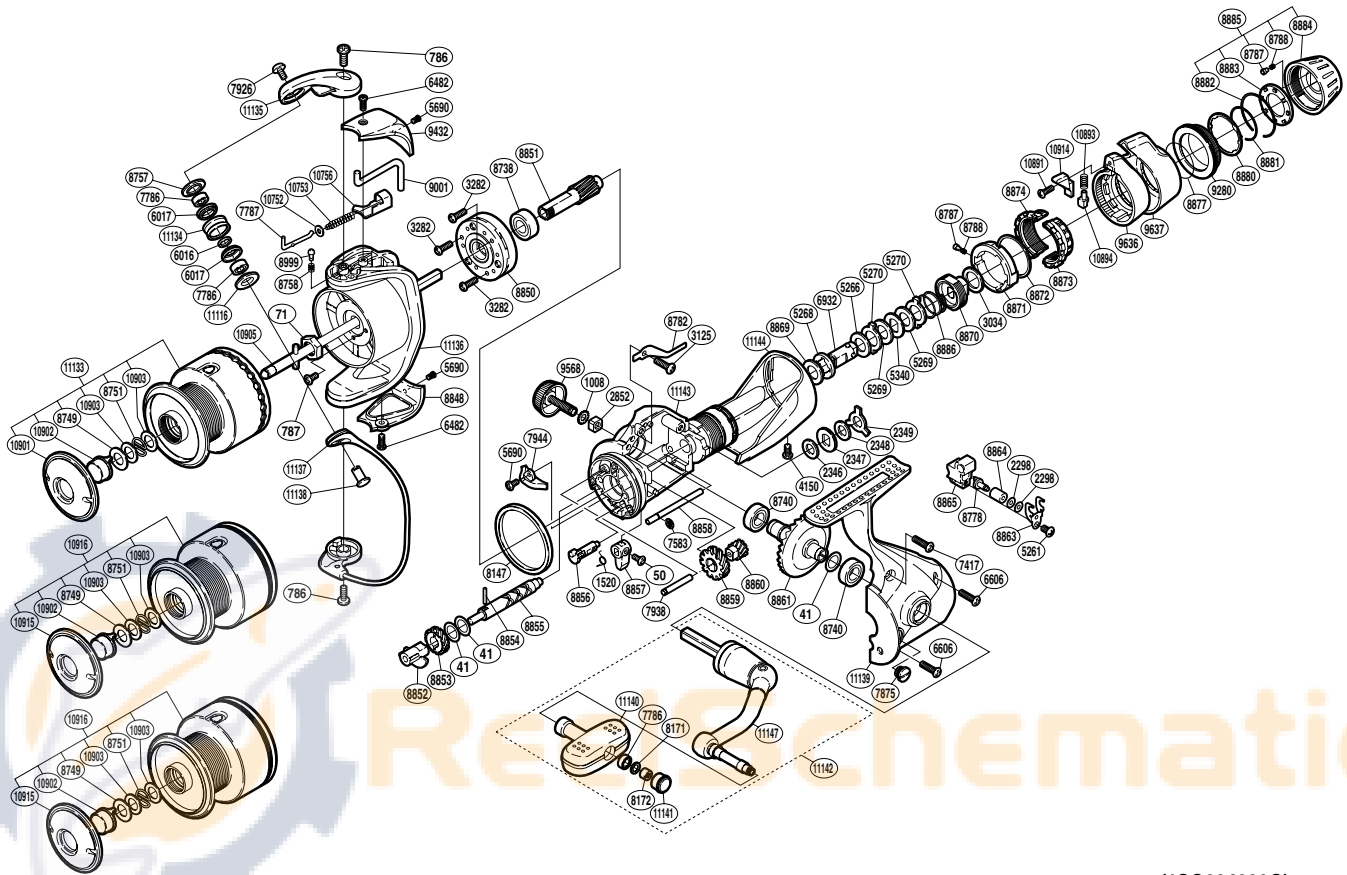

## AS-4000RA

(1SG894000G)

Part No.	Description	Part No.	Description	Part No.	Description
RD 0041	Washer	RD 8172	Handle Knob Nut	RD 8884	Drag Programmer A
RD 0050	Screw	RD 8731	Ball Bearing	RD 8885	Drag Programmer Assembly
RD 0071	Rotor Nut	RD 8740	Ball Bearing	RD 8886	Drag Coil Spring
RD 0786	Screw	RD 8741	Ball Bearing	RD 8999	Click Pin
RD 0787	Screw	RD 8749	Washer	RD 9001	Bail Trip Lever
RD 1008	Lock Washer	RD 8751	Locking Spring	RD 9280	Drag Programmer B
RD 1520	Anti-Reverse Cam Spring	RD 8757	Bearing Spacer	RD 9432	Bail Spring Cover
RD 2298	Spacer	RD 8758	Click Spring	RD 9568	Handle Screw Cap
RD 2346	Drag Washer	RD 8778	Oscillating Pawl	RD 9636	Fightin' Lever Inner A
RD 2347	Click Gear	RD 8782	Drag Click	RD 9637	Fightin' Lever Outer
RD 2348	Drag Washer	RD 8787	Click Pin	RD10752	Spring Guide A Support
RD 2349	Eared Washer	RD 8788	Click Spring	RD10753	Bail Spring
RD 2852	Handle Screw Lock	RD 8848	Bail Hold Support Guard	RD10756	Bail Spring Seat
RD 3034	Spacer	RD 8850	Roller Clutch Assembly	RD10891	Screw
RD 3125	Screw	RD 8851	Pinion Gear	RD10893	Position Pin Spring
RD 3282	Screw	RD 8852	Worm Bushing	RD10894	Lever Position Pin
RD 4150	Screw	RD 8853	Idle Gear	RD10901	Push Button Collar
RD 5261	Screw	RD 8854	Worm Shaft Pin	RD10902	Push Button
RD 5266	Drag Washer	RD 8855	Worm Shaft	RD10903	Washer
RD 5268	Drag Shaft B	RD 8856	Anti-Reverse Cam	RD10905	Main Shaft
RD 5269	Drag Washer	RD 8857	Anti-Reverse Lever	RD10914	Fightin' Lever Inner B
RD 5270	Eared Washer	RD 8858	Oscillating Guide	RD11116	Line Roller Washer
RD 5340	Key Washer	RD 8859	Idle Gear B (Large)	RD11133	Spool Assembly
RD 5690	Screw	RD 8860	Idle Gear B (Small)	RD11134	Line Roller
RD 6016	Bearing Spacer	RD 8861	Drive Gear	RD11135	Bail Arm
RD 6017	Line Roller Bushing	RD 8863	Oscillating Slider Retainer	RD11136	Rotor
RD 6482	Screw	RD 8864	Oscillating Slider Bushing	RD11137	Bail Assembly
RD 6606	Screw	RD 8865	Oscillating Slider	RD11138	Line Roller Support
RD 6932	Drag Shaft A	RD 8869	Drag Washer	RD11139	Side Cover
RD 7417	Screw	RD 8870	Pressure Screw	RD11140	Handle Knob
RD 7583	E Lock	RD 8871	Lever Click Gear	RD11141	Handle Knob Seal
RD 7786	Ball Bearing	RD 8872	Fightin' Pressure Screw Washer	RD11142	Handle Assembly
RD 7787	Bail Spring Guide A	RD 8873	Fightin' Pressure Screw	RD11143	Body
RD 7875	Oil Cap	RD 8874	Fightin' Pressure Screw B	RD11144	Rear Protector
RD 7926	Screw	RD 8877	Drag Knob Friction Ring	RD11147	Handle Assembly
RD 7938	Idle Gear B Shaft	RD 8880	Drag Knob Washer		
RD 7944	Bail Trip Strike	RD 8881	Drag Knob Retainer		
RD 8147	Friction Ring	RD 8882	Click Plate Retainer	RD10915	Push Button Collar
RD 8171	Washer	RD 8883	Click Plate	RD10916	Spare Spool Assembly