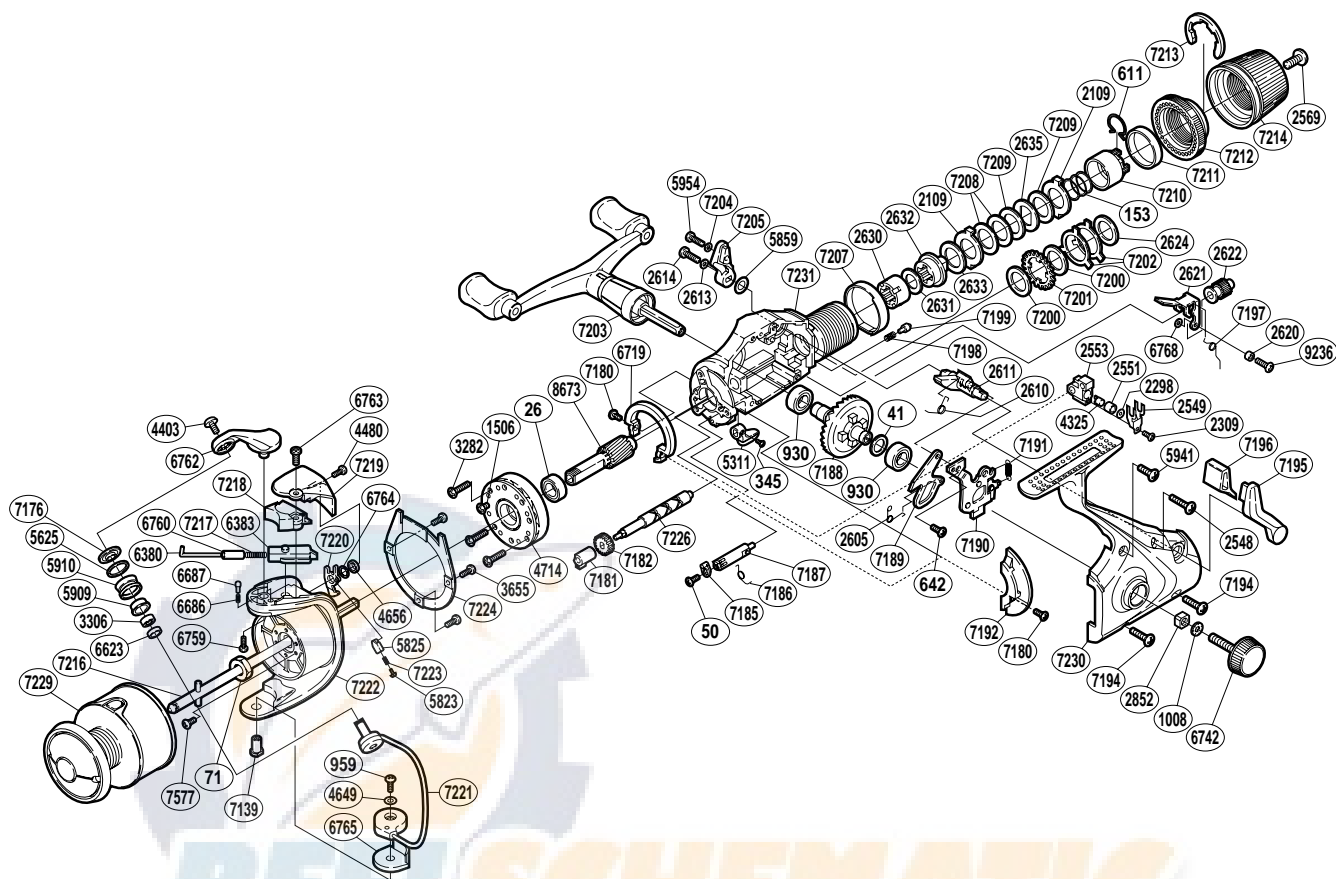

SHIMANO®

BAITRUNNER AERO

BTA-GTE8000

Part No.	Description	Part No.	Description	Part No.	Description
RD 0026	Ball Bearing	RD 4403	Line Roller Screw	RD 7191	BaitRunner Click Spring
RD 0041	Drive Gear Washer	RD 4480	Rotor Protector Screw (small)	RD 7192	Side Cover Flange
RD 0050	Anti-Reverse Cam Plate Screw	RD 4649	Spacer	RD 7194	Side Cover Screw (medium)
RD 0071	Rotor Nut	RD 4656	Trip Lever Spacer	RD 7195	BaitRunner Lever Arm (L)
RD 0153	Drag Coil Spring	RD 4714	Roller Clutch Assembly	RD 7196	BaitRunner Lever Bridge
RD 0345	Anti-Reverse Lever Screw	RD 5311	Anti-Reverse Lever	RD 7197	Clutch Shaft Spring
RD 0611	Hold Click Spring	RD 5625	Line Roller Spacer	RD 7198	Dial Click Spring
RD 0642	Clutch Plate Screw	RD 5823	Lever Spring Guide (A)	RD 7199	Dial Click Shoe
RD 0930	Ball Bearing	RD 5825	Lever Spring Guide (B)	RD 7200	Drag Washer "C"
RD 0959	Bail Hold Support Screw	RD 5859	BaitRunner Lever Spacer	RD 7201	Click Gear
RD 1008	Handle Lock Washer	RD 5909	Line Roller Bushing	RD 7202	Eared Washer "Brs"
RD 1506	Clutch Cover Screw	RD 5910	Line Roller	RD 7203	Double Paddle Handle Assembly
RD 2109	Eared Washer "B"	RD 5941	Side Cover Screw (short)	RD 7204	Lock Washer (A)
RD 2298	Spacer	RD 5954	BaitRunner Lever Screw	RD 7205	BaitRunner Lever Arm (R)
RD 2309	Slider Retainer Screw	RD 6380	Bail Spring Guide (A)	RD 7207	Dial Spacer
RD 2548	Side Cover Screw (long)	RD 6383	Bail Spring Guide (B)	RD 7208	Spacer
RD 2549	Oscillating Slider Retainer	RD 6623	Bearing Spacer	RD 7209	Drag Washer "H" (black)
RD 2551	Oscillating Slider Bushing	RD 6686	Click Spring	RD 7210	Pressure Screw
RD 2553	Oscillating Slider	RD 6687	Bail Arm Click	RD 7211	Dial Washer
RD 2569	Drag Knob Screw	RD 6719	Friction Ring	RD 7212	BaitRunner Tension Dial
RD 2605	Clutch Pawl Spring	RD 6742	Handle Screw Cap	RD 7213	Dial Retainer Ring
RD 2610	Clutch Spring	RD 6759	Bail Arm Screw	RD 7214	Drag Knob
RD 2611	BaitRunner Lever Shaft	RD 6760	Bail Spring Guide (A) Collar	RD 7216	Main Shaft
RD 2613	Lock Washer (B)	RD 6762	Bail Arm	RD 7217	Bail Spring
RD 2614	BaitRunner Lever Screw (B)	RD 6763	Rotor Protector Screw (large)	RD 7218	Bail Spring Cover
RD 2620	Clutch Screw Collar	RD 6764	Spacer	RD 7219	Bail Spring Cover Guard
RD 2621	BaitRunner Clutch	RD 6765	Bail Hold Support Spacer	RD 7220	Bail Trip Lever
RD 2622	Clutch Shaft	RD 6768	Spacer	RD 7221	Bail Assembly
RD 2624	Drag Washer "C" (blue)	RD 7139	Bail Hold Support Shaft	RD 7222	Rotor
RD 2630	Free Spool Tension Shaft	RD 7176	Line Roller Washer	RD 7223	Lever Spring
RD 2631	Drag Washer "D"	RD 7180	Friction Ring Screw	RD 7224	Guard Ring
RD 2632	Drag Shaft	RD 7181	Worm Bushing	RD 7226	Worm Shaft
RD 2633	Drag Washer "H" (cloth)	RD 7182	Idle Gear	RD 7229	Spool Assembly
RD 2635	Key Washer "A"	RD 7185	Anti-Reverse Cam Plate	RD 7230	Side Cover
RD 2852	Handle Screw Lock	RD 7186	Anti-Reverse Cam Spring	RD 7231	Body
RD 3282	Roller Clutch Screw	RD 7187	Anti-Reverse Cam	RD 7577	Nut Lock Screw
RD 3306	Line Roller Bearing	RD 7188	Drive Gear	RD 8673	Pinion Gear (B)
RD 3655	Guard Ring Screw	RD 7189	Clutch Pawl	RD 9236	BaitRunner Clutch Screw
RD 4325	Oscillating Pawl	RD 7190	Clutch Plate Assembly		