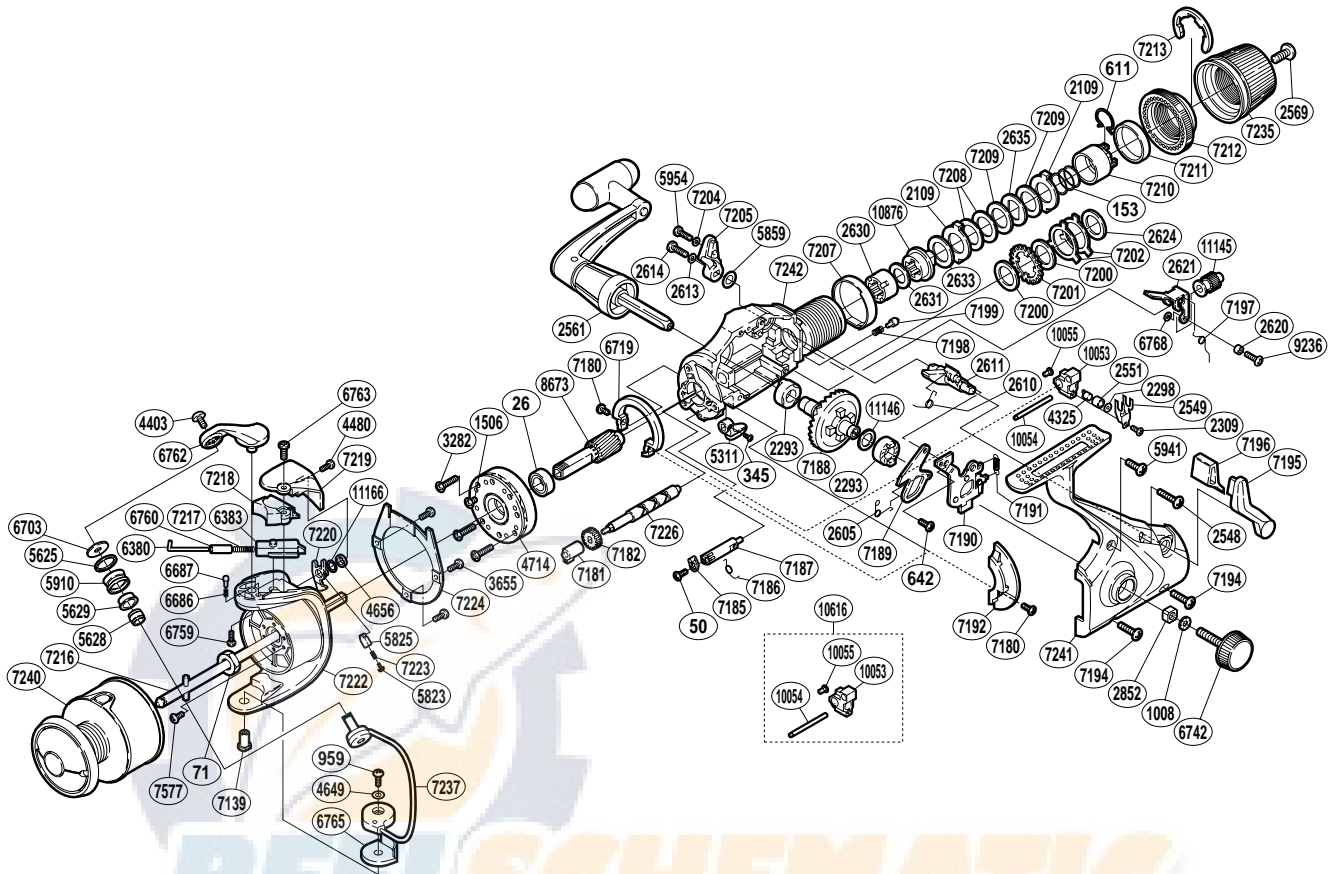

## BTA-RE8000

Part No.	Description	Part No.	Description	Part No.	Description
RD 0026	Ball Bearing	RD 5311	Anti-Reverse Lever	RD 7199	Dial Click Shoe
RD 0050	Anti-Reverse Cam Plate Screw	RD 5625	Line Roller Spacer	RD 7200	Drag Washer "C"
RD 0071	Rotor Nut	RD 5628	Line Roller Collar	RD 7201	Click Gear
RD 0153	Drag Coil Spring	RD 5629	Line Roller Bushing	RD 7202	Eared Washer "Bfs"
RD 0345	Anti-Reverse Lever Screw	RD 5823	Lever Spring Guide (A)	RD 7204	Lock Washer (A)
RD 0611	Hold Click Spring	RD 5825	Lever Spring Guide (B)	RD 7205	BaitRunner Lever Arm (R)
RD 0642	Clutch Plate Screw	RD 5859	BaitRunner Lever Spacer	RD 7207	Dial Spacer
RD 0959	Bail Hold Support Screw	RD 5910	Line Roller	RD 7208	Spacer
RD 1008	Handle Lock Washer	RD 5941	Side Cover Screw (short)	RD 7209	Drag Washer "H" (black)
RD 1506	Clutch Cover Screw	RD 5954	BaitRunner Lever Screw	RD 7210	Pressure Screw
RD 2109	Eared Washer "B"	RD 6380	Bail Spring Guide (A)	RD 7211	Dial Washer
RD 2293	Drive Gear Bushing	RD 6383	Bail Spring Guide (B)	RD 7212	BaitRunner Tension Dial
RD 2298	Spacer	RD 6686	Click Spring	RD 7213	Dial Retainer Ring
RD 2309	Slider Retainer Screw	RD 6687	Bail Arm Click	RD 7216	Main Shaft
RD 2548	Side Cover Screw (long)	RD 6703	Line Roller Washer	RD 7217	Bail Spring
RD 2549	Oscillating Slider Retainer	RD 6719	Friction Ring	RD 7218	Bail Spring Cover
RD 2551	Oscillating Slider Bushing	RD 6742	Handle Screw Cap	RD 7219	Bail Spring Cover Guard
RD 2561	Handle Assembly	RD 6759	Bail Arm Screw	RD 7220	Bail Trip Lever
RD 2569	Drag Knob Screw	RD 6760	Bail Spring Guide (A) Collar	RD 7222	Rotor
RD 2605	Clutch Pawl Spring	RD 6762	Bail Arm	RD 7223	Lever Spring
RD 2610	Clutch Spring	RD 6763	Rotor Protector Screw (large)	RD 7224	Guard Ring
RD 2611	BaitRunner Lever Shaft	RD 6765	Bail Hold Support Spacer	RD 7226	Worm Shaft
RD 2613	Lock Washer (B)	RD 6768	Spacer	RD 7235	Drag Knob
RD 2614	BaitRunner Lever Screw (B)	RD 7139	Bail Hold Support Shaft	RD 7237	Bail Assembly
RD 2620	Clutch Screw Collar	RD 7180	Friction Ring Screw	RD 7240	Spool Assembly
RD 2621	BaitRunner Clutch	RD 7181	Worm Bushing	RD 7241	Side Cover
RD 2624	Drag Washer "C" (blue)	RD 7182	Idle Gear	RD 7242	Body
RD 2630	Free Spool Tension Shaft	RD 7185	Anti-Reverse Cam Plate	RD 7577	Nut Lock Screw
RD 2631	Drag Washer "D"	RD 7186	Anti-Reverse Cam Spring	RD 8673	Pinion Gear (B)
RD 2633	Drag Washer "H" (cloth)	RD 7187	Anti-Reverse Cam	RD 9236	BaitRunner Clutch Screw
RD 2635	Key Washer "A"	RD 7188	Drive Gear	RD10053	Oscillating Slider
RD 2852	Handle Screw Lock	RD 7189	Clutch Pawl	RD10054	Oscillating Guide
RD 3282	Roller Clutch Screw	RD 7190	Clutch Plate Assembly	RD10055	Oscillating Guide Holder
RD 3655	Guard Ring Screw	RD 7191	BaitRunner Click Spring	RD10616	Oscillating Slider Set
RD 4325	Oscillating Pawl	RD 7192	Side Cover Flange	RD10876	Drag Shaft
RD 4403	Line Roller Screw	RD 7194	Side Cover Screw (medium)	RD11145	Clutch Shaft
RD 4480	Rotor Protector Screw (small)	RD 7195	BaitRunner Lever Arm (L)	RD11146	Washer
RD 4649	Spacer	RD 7196	BaitRunner Lever Bridge	RD11166	Spacer
RD 4656	Trip Lever Spacer	RD 7197	Clutch Shaft Spring		
RD 4714	Roller Clutch Assembly	RD 7198	Dial Click Spring		