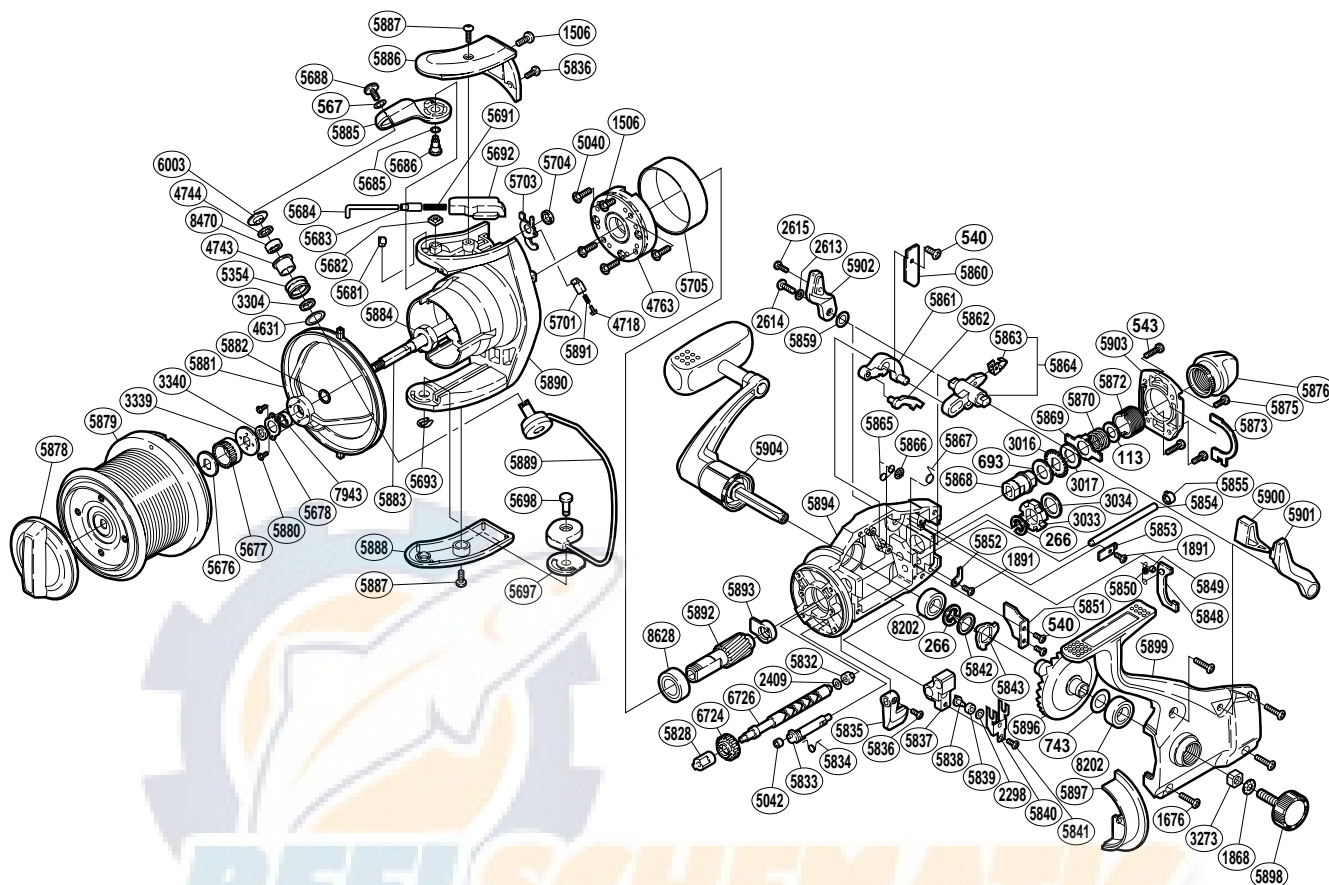

SHIMANO®

BIG BAITRUNNER ⚙️ A-RB

BIG-BTR-LC

Part No.	Description	Part No.	Description	Part No.	Description
RD 0113	Tension Spring Washer (B)	RD 5691	Bail Spring	RD 5870	Free Spool Tension Spring
RD 0266	"C" Lock	RD 5692	Bail Spring Guide (B)	RD 5872	Free Spool Tension Screw
RD 0540	Multi-Purpose Screw (A)	RD 5693	"U" Lock	RD 5873	Dial Retainer
RD 0543	Rear Protector Screw (long)	RD 5697	Bail Hold Support Spacer	RD 5875	Rear Protector Screw (short)
RD 0567	Lock Washer	RD 5698	Bail Hold Support Shaft	RD 5876	BaitRunner Tension Dial
RD 0693	Free Spool Tension Washer (cloth)	RD 5701	Lever Spring Guide (B)	RD 5878	Drag Knob
RD 0743	Drive Gear Washer	RD 5703	Bail Trip Lever	RD 5879	Spool Assembly
RD 1506	Multi-Purpose Screw (B)	RD 5704	Trip Lever Spacer	RD 5880	Bearing Retainer Screw
RD 1676	Side Cover Screw	RD 5705	Roller Clutch Ring	RD 5881	Line Safety Guard
RD 1868	Handle Lock Washer	RD 5828	Worm Bushing (front)	RD 5882	Line Safety Guard Washer
RD 1891	Multi-Purpose Screw (C)	RD 5832	Worm Bushing (rear)	RD 5883	Main Shaft
RD 2298	Spacer	RD 5833	Anti-Reverse Cam	RD 5884	Rotor Nut
RD 2409	Worm Shaft Spacer	RD 5834	Anti-Reverse Cam Spring	RD 5885	Bail Arm
RD 2613	Lock Washer	RD 5835	Anti-Reverse Lever	RD 5886	Bail Spring Cover
RD 2614	Clutch Arm Screw	RD 5836	Multi-Purpose Screw (D)	RD 5887	Multi-Purpose Screw (E)
RD 2615	BaitRunner Lever Screw	RD 5837	Oscillating Slider	RD 5888	Bail Hold Support Guard
RD 3016	Click Gear	RD 5838	Oscillating Pawl	RD 5889	Bail Assembly
RD 3017	Free Spool Tension Washer (B)	RD 5839	Oscillating Slider Bushing	RD 5890	Rotor
RD 3033	BaitRunner Ratchet	RD 5840	Oscillating Slider Retainer	RD 5891	Bail Trip Lever Spring
RD 3034	Ratchet Spacer	RD 5841	Slider Retainer Screw	RD 5892	Pinion Gear
RD 3273	Handle Screw Lock	RD 5842	Drive Gear Ratchet Spacer	RD 5893	Pinion Bushing
RD 3304	Bearing Spacer	RD 5843	Drive Gear Ratchet	RD 5894	Body
RD 3339	Spool Support (B)	RD 5848	BaitRunner Pawl	RD 5896	Drive Gear
RD 3340	Line Safety Guard Spacer	RD 5849	Spring Retainer	RD 5897	Side Cover Flange
RD 4631	Spacer	RD 5850	BaitRunner Pawl Spring	RD 5898	Handle Screw Cap
RD 4718	Lever Spring Guide (A)	RD 5851	Worm Shaft Retainer	RD 5899	Side Cover
RD 4743	Line Roller Bushing	RD 5852	Dial Click	RD 5900	BaitRunner Lever Bridge
RD 4744	Roller Bearing Seal	RD 5853	BaitRunner Pawl Guide	RD 5901	BaitRunner Lever Arm (L)
RD 4763	Roller Clutch Assembly	RD 5854	Oscillating Guide	RD 5902	BaitRunner Lever Arm (R)
RD 5040	Roller Clutch Screw	RD 5855	Oscillating Guide Holder	RD 5903	Rear Protector
RD 5042	Anti-Reverse Cam Ring	RD 5859	BaitRunner Lever Spacer	RD 5904	Handle Assembly
RD 5354	Line Roller	RD 5860	Clutch Pawl Guard	RD 6003	Line Roller Washer
RD 5677	Spool Support (A)	RD 5861	Clutch Lever	RD 6474	Spool Washer
RD 5678	Bearing Retainer	RD 5862	Clutch Pawl	RD 6724	Idle Gear (B)
RD 5681	Angle Controller	RD 5863	Clutch Arm Cover	RD 6726	Worm Shaft (B)
RD 5682	Bail Arm Nut	RD 5864	Clutch Arm	RD 7943	Ball Bearing
RD 5683	Spring Guide (A) Support	RD 5865	Clutch Pawl Spring	RD 8202	Ball Bearing
RD 5684	Bail Spring Guide (A)	RD 5866	Push Nut (SPN-2)	RD 8470	Line Roller Bearing
RD 5685	Spacer	RD 5867	Clutch Spring	RD 8628	Ball Bearing
RD 5686	Bail Arm Shaft	RD 5868	Free Spool Tension Shaft		
RD 5688	Line Roller Screw	RD 5869	Eared Washer		