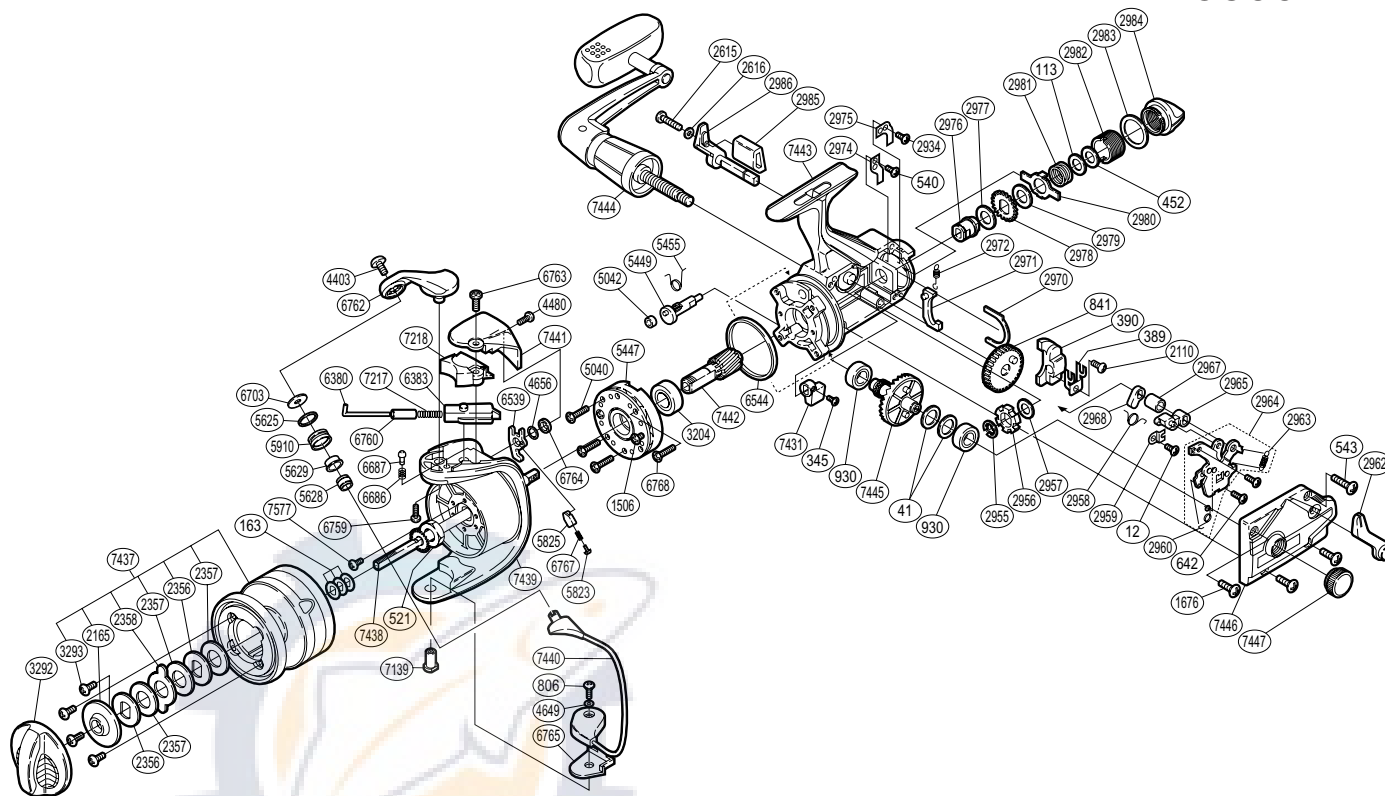

SHIMANO®

BAITRUNNER®

BTR-3500B

Part No.	Description	Part No.	Description	Part No.	Description
RD 0012	Shaft Retainer Screw	RD 2965	Clutch Arm	RD 5823	Lever Spring Guide (A)
RD 0041	Drive Gear Washer	RD 2967	Clutch Cam Spacer	RD 5825	Lever Spring Guide (B)
RD 0113	Tension Spring Washer "B"	RD 2968	Clutch Cam	RD 5910	Line Roller
RD 0163	Spool Washer	RD 2970	Dial Retainer	RD 6380	Bail Spring Guide (A)
RD 0345	Anti-Reverse Lever Screw	RD 2971	BaitRunner Pawl	RD 6383	Bail Spring Guide (B)
RD 0389	Oscillating Slider Retainer	RD 2972	BaitRunner Pawl Spring	RD 6539	Bail Trip Lever
RD 0390	Oscillating Slider	RD 2974	BaitRunner Pawl Guide	RD 6544	Friction Ring
RD 0452	Tension Spring Washer "A"	RD 2975	Dial Click	RD 6686	Bail Arm Click Spring
RD 0521	Rotor Nut	RD 2976	Free Spool Tension Shaft	RD 6687	Bail Arm Click
RD 0540	Pawl Guide Screw	RD 2977	Free Spool Tension Washer (A)	RD 6703	Line Roller Washer
RD 0543	Side Cover Screw (B)	RD 2978	Click Gear	RD 6759	Bail Arm Screw
RD 0642	Clutch Plate Screw	RD 2979	Free Spool Tension Washer (B)	RD 6760	Bail Spring Guide (A) Collar
RD 0806	Bail Hold Support Screw	RD 2980	Eared Washer "B FS"	RD 6762	Bail Arm
RD 0841	Oscillating Gear	RD 2981	Free Spool Tension Spring	RD 6763	Bail Spring Cover Screw (A)
RD 0930	Ball Bearing	RD 2982	Free Spool Tension Screw	RD 6764	Spacer
RD 1506	Clutch Cover Screw	RD 2983	Dial Spacer	RD 6765	Bail Hold Support Spacer
RD 1676	Side Cover Screw (A)	RD 2984	BaitRunner Tension Dial	RD 6767	Bail Trip Lever Spring
RD 2110	Slider Retainer Screw	RD 2985	BaitRunner Lever Bridge	RD 6768	Roller Clutch Screw Washer
RD 2165	Seal Plate	RD 2986	BaitRunner Lever Arm (R)	RD 7139	Bail Hold Support Shaft
RD 2356	Key Washer	RD 3204	Ball Bearing	RD 7217	Bail Spring
RD 2357	Drag Washer	RD 3292	Drag Knob	RD 7218	Bail Spring Cover
RD 2358	Eared Washer	RD 3293	Seal Plate Screw	RD 7431	Anti-Reverse Lever
RD 2615	BaitRunner Lever Screw	RD 4403	Line Roller Screw	RD 7437	Spool Assembly
RD 2616	Lock Washer	RD 4480	Bail Spring Cover Screw (B)	RD 7438	Main Shaft
RD 2934	Dial Click Screw	RD 4649	Spacer	RD 7439	Rotor
RD 2955	"C" Lock	RD 4656	Bail Trip Lever Washer	RD 7440	Bail Assembly
RD 2956	BaitRunner Ratchet	RD 5040	Roller Clutch Screw	RD 7441	Bail Spring Cover Guard
RD 2957	Ratchet Spacer	RD 5042	Anti-Reverse Cam Ring	RD 7442	Pinion Gear
RD 2958	Clutch Spring	RD 5447	Roller Clutch Assembly	RD 7443	Body Assembly
RD 2959	Lever Shaft Retainer	RD 5449	Anti-Reverse Cam	RD 7444	Handle Assembly
RD 2960	Clutch Pawl Spring	RD 5455	Anti-Reverse Cam Spring	RD 7445	Drive Gear
RD 2962	BaitRunner Lever Arm (L)	RD 5625	Line Roller Spacer	RD 7446	Side Cover
RD 2963	BaitRunner Clutch Spring	RD 5628	Line Roller Collar	RD 7447	Handle Screw Cap
RD 2964	Clutch Plate Assembly	RD 5629	Line Roller Bushing	RD 7577	Nut Lock Screw