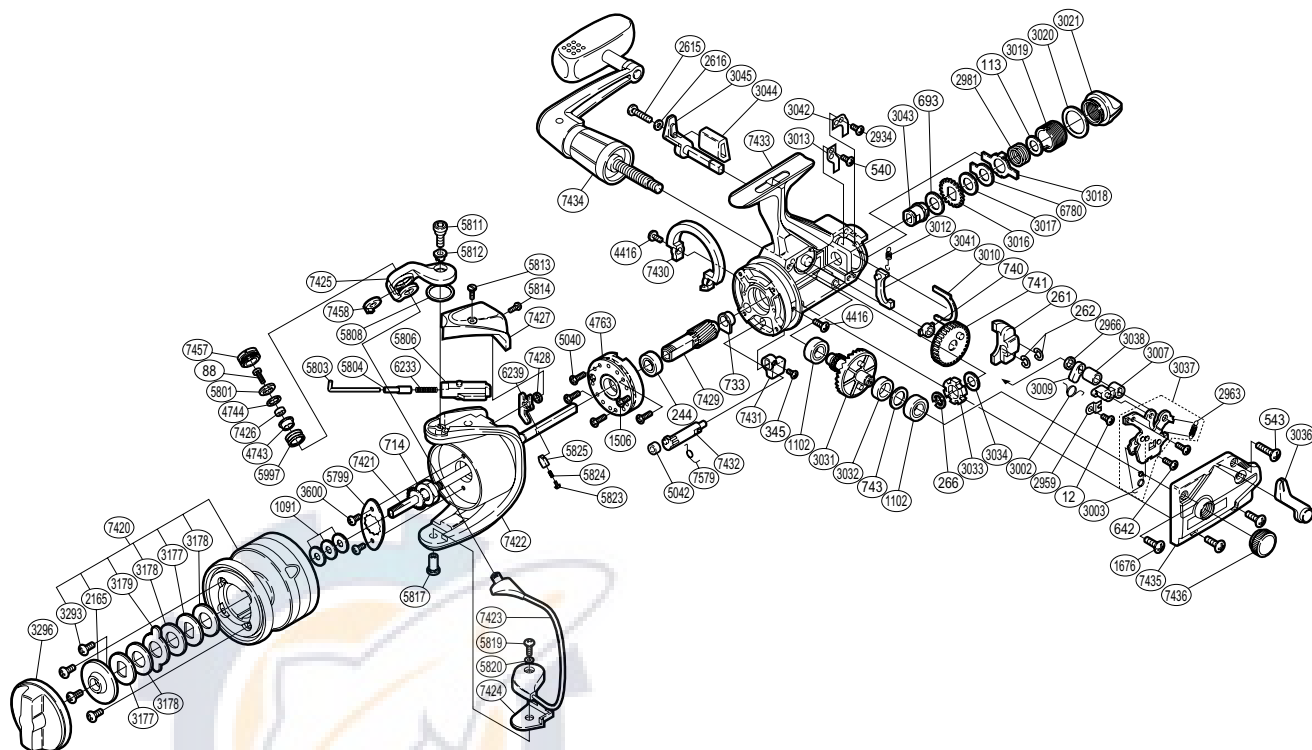

SHIMANO®

BAITRUNNER®

BTR-6500B

Part No.	Description	Part No.	Description	Part No.	Description
RD 0012	Shaft Retainer Screw	RD 3016	Click Gear	RD 5811	Bail Arm Screw
RD 0088	Line Roller Screw	RD 3017	Free Spool Tension Washer (B)	RD 5812	Bail Arm Screw Collar
RD 0113	Tension Spring Washer "B"	RD 3018	Eared Washer "B FS"	RD 5813	Guard Screw (A)
RD 0244	Ball Bearing	RD 3019	Free Spool Tension Screw	RD 5814	Guard Screw (B)
RD 0261	Oscillating Slider	RD 3020	Dial Spacer	RD 5817	Bail Hold Support Shaft
RD 0262	"C" Lock	RD 3021	BaitRunner Tension Dial	RD 5819	Bail Hold Support Screw
RD 0266	"C" Lock	RD 3031	Drive Gear	RD 5820	Spacer
RD 0345	Anti-Reverse Lever Screw	RD 3032	Drive Gear Spacer	RD 5823	Lever Spring Guide (A)
RD 0540	Pawl Guide Screw	RD 3033	BaitRunner Ratchet	RD 5824	Bail Trip Lever Spring
RD 0543	Side Cover Screw (B)	RD 3034	Ratchet Spacer	RD 5825	Lever Spring Guide (B)
RD 0642	Clutch Plate Screw	RD 3036	BaitRunner Lever Arm (L)	RD 5997	Line Roller
RD 0693	Free Spool Tension Washer (A)	RD 3037	Clutch Plate Assembly	RD 6233	Bail Spring
RD 0714	Rotor Nut	RD 3038	Clutch Cam Spacer (A)	RD 6239	Bail Trip Lever
RD 0733	Pinion Gear Bushing	RD 3041	BaitRunner Pawl	RD 6780	Single Eared Washer
RD 0740	Oscillating Gear Bushing	RD 3042	Dial Click	RD 7420	Spool Assembly
RD 0741	Oscillating Gear	RD 3043	Free Spool Tension Shaft	RD 7421	Main Shaft
RD 0743	Washer	RD 3044	BaitRunner Lever Bridge	RD 7422	Rotor
RD 1091	Spool Washer	RD 3045	BaitRunner Lever Arm (R)	RD 7423	Bail Assembly
RD 1102	Ball Bearing	RD 3177	Key Washer	RD 7424	Bail Hold Support Spacer
RD 1506	Roller Clutch Cover Screw	RD 3178	Drag Washer	RD 7425	Bail Arm
RD 1676	Side Cover Screw (A)	RD 3179	Eared Washer	RD 7426	Line Roller Collar
RD 2165	Seal Plate	RD 3293	Seal Plate Screw	RD 7427	Bail Spring Cover
RD 2615	BaitRunner Lever Screw	RD 3296	Drag Knob	RD 7428	Bail Trip Lever Washer
RD 2616	Lock Washer	RD 3600	Nut Lock Screw	RD 7429	Pinion Gear
RD 2934	Dial Click Screw	RD 4416	Friction Ring Screw	RD 7430	Friction Ring
RD 2959	Lever Shaft Retainer	RD 4743	Line Roller Bushing	RD 7431	Anti-Reverse Lever
RD 2963	BaitRunner Click Spring	RD 4744	Roller Bearing Seal	RD 7432	Anti-Reverse Cam
RD 2966	Clutch Cam Spacer (B)	RD 4763	Roller Clutch Assembly	RD 7433	Body
RD 2981	Free Spool Tension Spring	RD 5040	Roller Clutch Screw	RD 7434	Handle Assembly
RD 3002	Clutch Spring	RD 5042	Anti-Reverse Cam Ring	RD 7435	Side Cover
RD 3003	Clutch Pawl Spring	RD 5799	Rotor Nut Retainer	RD 7436	Handle Screw Cap
RD 3007	Clutch Arm	RD 5801	Line Roller Washer	RD 7457	Line Roller Screw Cap
RD 3009	Clutch Cam	RD 5803	Bail Spring Guide (A)	RD 7458	Line Roller Support Collar
RD 3010	Dial Retainer	RD 5804	Spring Guide (A) Support	RD 7579	Anti-Reverse Cam Spring
RD 3012	BaitRunner Pawl Spring	RD 5806	Bail Spring Guide (B)		
RD 3013	BaitRunner Pawl Guide	RD 5808	Bail Arm Washer		