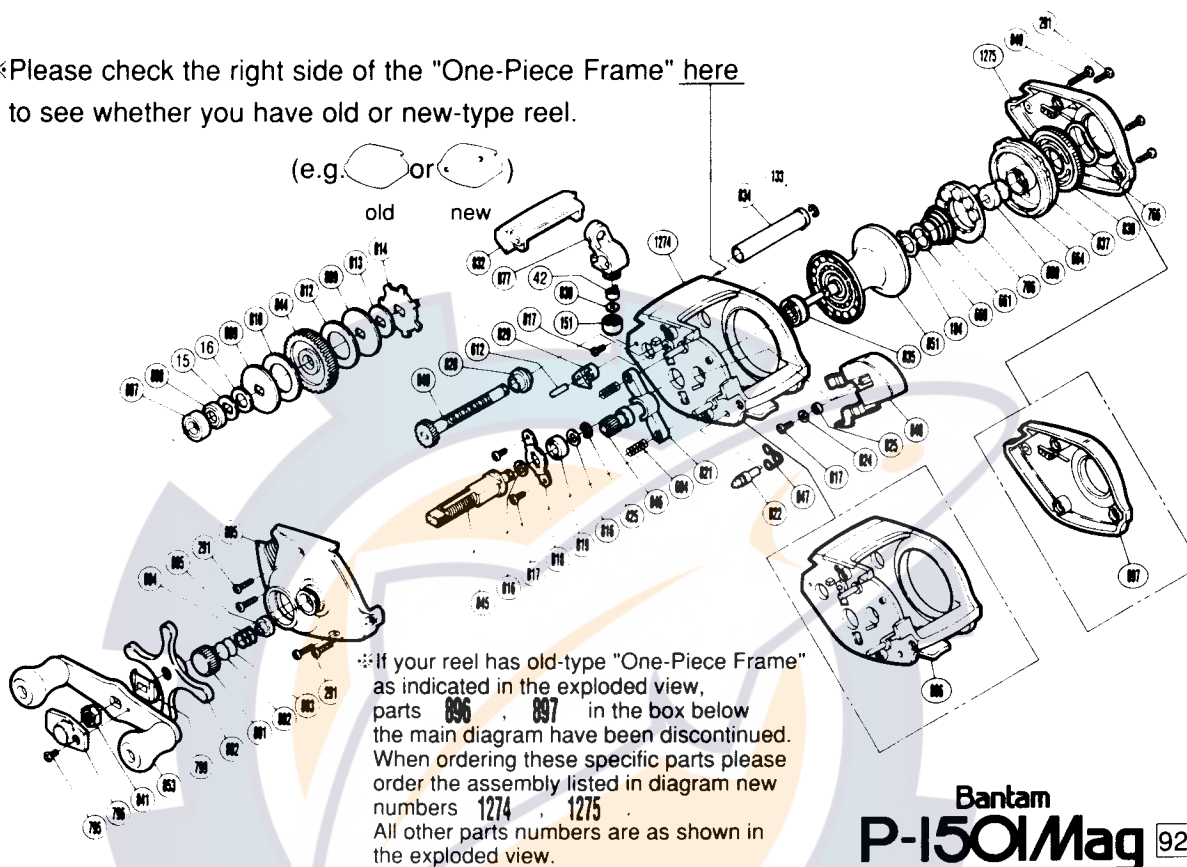

※Please check the right side of the "One-Piece Frame" [here](#)  
to see whether you have old or new-type reel.

BNT No.	PARTS NAMES	BNT No.	PARTS NAMES	BNT No.	PARTS NAMES
0015	Drag Spring Washer	0809	Key Washer (A)	0846	Pinion Gear
0016	Friction Washer (C)	0810	Drag Washer (A)	0847	Retractor Spring
0042	Line Guide Pawl	0812	Drag Washer (B)	0848	Clutch Button
0133	Worm Shaft Retainer	0813	Key Washer (B)	0849	Worm Shaft
0151	Pawl Cap	0814	Anti-Reverse Ratchet	0851	Spool
0184	Magnet Retainer Lock	0816	Drive Shaft Washer	0853	Handle Assembly
0291	Side Plate Screw	0817	Multi Purpose Screw	0877	Line Guide
0425	Drive Shaft Retainer	0818	Drive Shaft Retainer	0880	Spool Shaft Bushing (C)
0604	Yoke Spring	0819	Drive Shaft Bushing	0882	Star Drag
0612	Anti-Reverse Pawl Pin	0821	Yoke	0895	Left Side Plate
0660	Spring Spacer	0822	Retractor Spring Pin	1274	One-Piece Frame
0661	Magnet Retainer Spring	0824	Yoke Plate Washer (B)	1275	Right Side Plate
0664	Spacer (B)	0825	Yoke Plate Washer (A)		
0706	Magnet Retainer	0828	Worm Bearing		
0766	Dial Friction Washer	0829	Anti-Reverse Pawl		
0795	Handle Nut Plate Screw	0830	Spacer (optional)		
0796	Handle Nut Plate	0832	Level Wind Protector		
0799	Friction Washer (A)	0834	Level Wind Guard		
0801	Cast Control Cap	0835	Spool Shaft Bushing (B)		
0802	Spool Tension Spacer (B)	0837	Dial Case		
0803	Spool Tension Spacer (A)	0838	Magnetic Control Dial		
0804	Spool Tension Spring	0840	Right Side Plate Screw		
0805	Spool Shaft Bushing (A)	0841	Handle Nut		
0807	Drive Shaft Bearing	0844	Drive Gear	0896	One-Piece Frame
0808	Friction Washer (B)	0845	Drive Shaft	0897	Right Side Plate