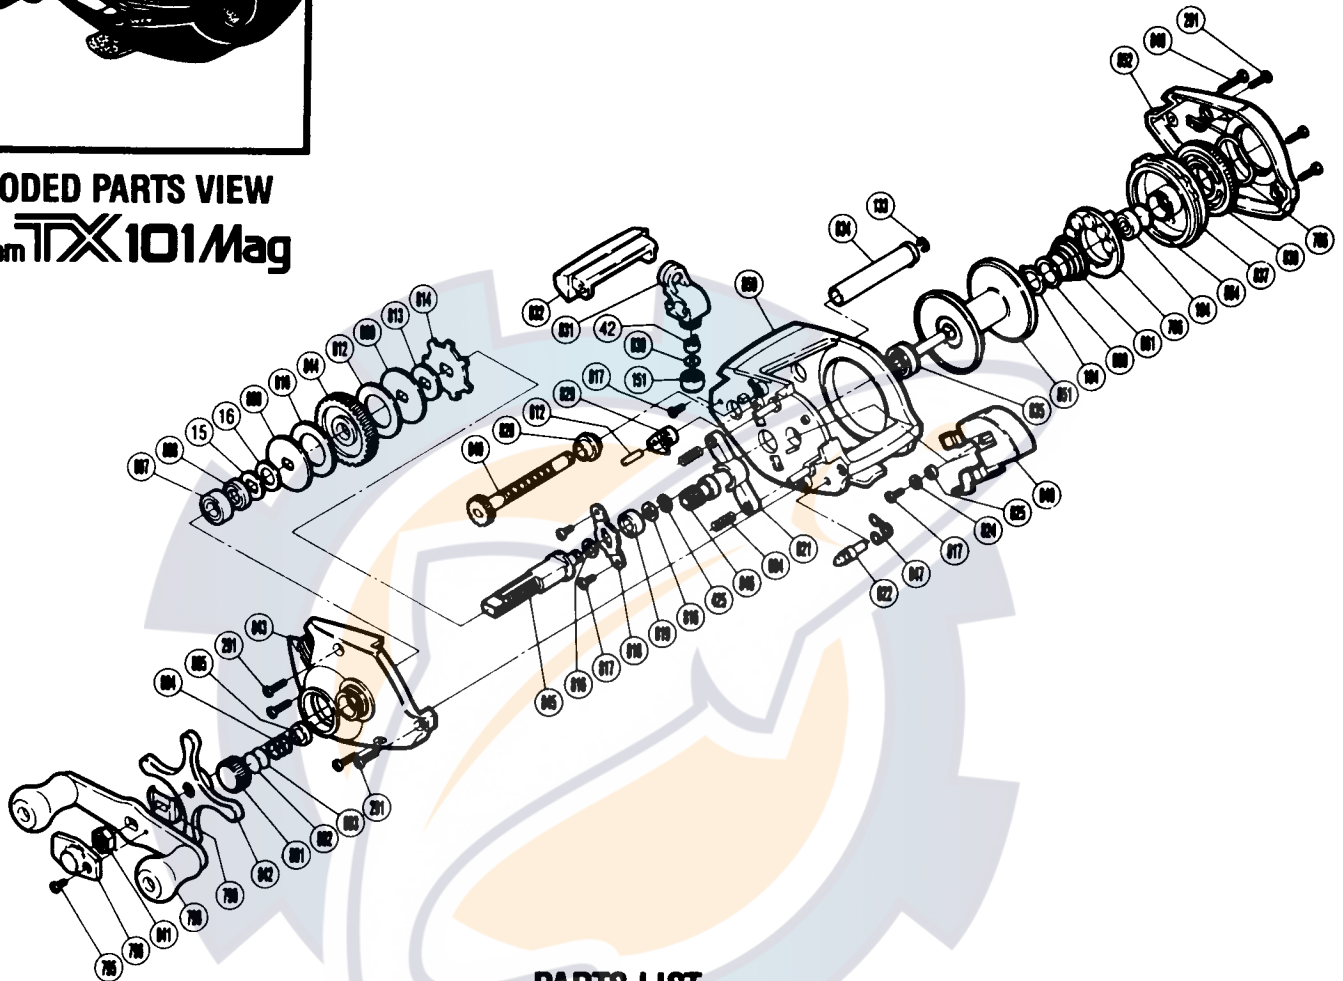

**EXPLODED PARTS VIEW****Bantam TRX 101 Mag****PARTS LIST****PART # DESCRIPTION**

BNT 0015	Drag Spring Washer
BNT 0016	Friction Washer (C)
BNT 0042	Line Guide Pawl
BNT 0133	Worm Shaft Retainer
BNT 0151	Pawl Cap
BNT 0184	Magnet Retainer Lock
BNT 0194	Ball Bearing
BNT 0291	Side Plate Screw
BNT 0425	Clutchbutton Lock
BNT 0604	Yoke Spring
BNT 0612	Anti-Reverse Pawl Pin
BNT 0660	Spring Spacer
BNT 0661	Magnet Retainer Spring
BNT 0664	Spacer (B)
BNT 0706	Magnet Retainer
BNT 0766	Dial Friction Washer
BNT 0795	Handle Nut Plate Screw
BNT 0796	Handle Nut Plate
BNT 0798	Handle Assembly
BNT 0799	Friction Washer
BNT 0801	Cast Control Cap

**PART # DESCRIPTION**

BNT 0802	Spool Tension Spacer (B)
BNT 0803	Spool Tension Spacer (A)
BNT 0804	Spool Tension Spring
BNT 0805	Spool Shaft Bushing (A)
BNT 0807	Drive Shaft Bearing
BNT 0808	Friction Washer (B)
BNT 0809	Key Washer (A)
BNT 0810	Drag Washer (A)
BNT 0812	Drag Washer (B)
BNT 0813	Key Washer (B)
BNT 0814	Anti-Reverse Ratchet
BNT 0816	Drive Shaft Washer
BNT 0817	Multi Purpose Screw
BNT 0818	Drive Shaft Retainer
BNT 0819	Drive Shaft Bushing
BNT 0821	Yoke
BNT 0822	Retractor Spring Pin
BNT 0824	Yoke Plate Washer (B)
BNT 0825	Yoke Plate Washer (A)
BNT 0828	Worm Bearing
BNT 0829	Anti-Reverse Pawl

**PART # DESCRIPTION**

BNT 0830	Spacer (Optional)
BNT 0831	Line Guide
BNT 0832	Level Wind Protector
BNT 0834	Level Wind Guard
BNT 0835	Spool Shaft Bushing (B)
BNT 0837	Dial Case
BNT 0838	Magnetic Control Dial
BNT 0840	Left Side Plate Screw
BNT 0841	Handle Nut
BNT 0842	Star Drag
BNT 0843	Left Side Plate
BNT 0844	Drive Gear
BNT 0845	Drive Shaft
BNT 0846	Pinion Gear
BNT 0847	Retractor Spring
BNT 0848	Clutch Button
BNT 0849	Worm Shaft
BNT 0850	One-Piece Frame
BNT 0851	Spool
BNT 0852	Right Side Plate