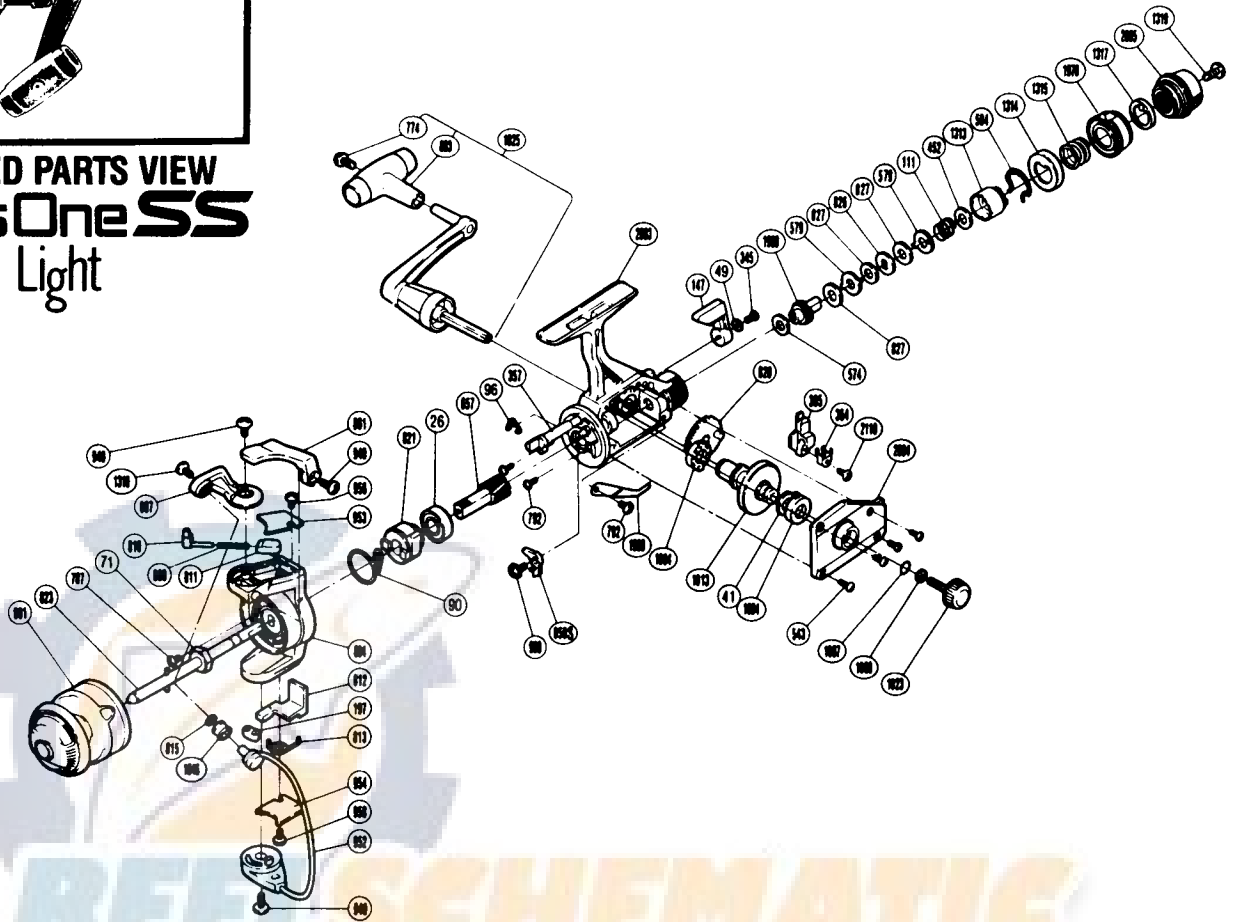

EXPLODED PARTS VIEW
Bass One SS
Light

**PARTS LIST****PART # DESCRIPTION**

RD 0026	Ball Bearing
RD 0041	Drive Gear Washer
RD 0049	Lock Washer
RD 0071	Rotor Nut
RD 0090	Anti-Reverse Pawl Spring
RD 0096	Anti-Reverse Cam Spring
RD 0111	Drag (Coil) Spring
RD 0147	Anti-Reverse Lever
RD 0197	Bail Trip Slide Cam
RD 0345	Anti-Reverse Lever Screw
RD 0357	Anti-Reverse Cam
RD 0364	Oscillating Slider Retainer
RD 0365	Oscillating Slider
RD 0452	Drag Spring Washer "A"
RD 0543	Side Cover Screw (B)
RD 0574	Drag Washer "C2" (White)
RD 0579	Eared Washer "B"
RD 0584	Hold Click Spring
RD 0657	Pinion Gear
RD 0774	Handle Knob Screw
RD 0787	Nut Lock Screw
RD 0792	Bearing Retainer Screw

PART # DESCRIPTION

RD 0801	Spool Assembly (Universal)
RD 0803	Handle Knob
RD 0804	Rotor
RD 0807	Bail Arm
RD 0808	Bail Spring
RD 0810	Bail Spring Guide A
RD 0811	Bail Spring Guide B
RD 0812	Bail Trip Lever
RD 0813	Lever Spring
RD 0815	Line Roller Washer
RD 0820	Oscillating Gear
RD 0821	Anti-Reverse Ratchet
RD 0823	Main Shaft
RD 0826	Key Washer "A"
RD 0827	Drag Washer "H1"
RD 0850S	Anti-Reverse Pawl
RD 0861	Quick-Fire II Trigger
RD 0940	Bail Trip Cam Screw
RD 0949	Trigger Screw
RD 0952	Bail Assembly
RD 0953	Bail Spring Cover
RD 0954	Bail Trip Cover

PART # DESCRIPTION

RD 0958	Bail Trip Cover Screw
RD 0998	Anti-Reverse Pawl Screw
RD 1004	Bushing A
RD 1007	Lock Washer Retainer
RD 1008	Handle Lock Washer
RD 1013	Drive Gear
RD 1023	Handle Screw Cap
RD 1025	Handle Assembly
RD 1046	Sic Ceramic Roller
RD 1310	Line Roller Screw
RD 1313	Pressurescrew
RD 1314	Pre-Set Spring Cover
RD 1315	Pre-Set Spring
RD 1317	Pre-Set Cam
RD 1319	Drag Knob Screw
RD 1968	Drag Click
RD 1969	Drag Shaft
RD 1970	Pre-Set Ring
RD 2003	Body
RD 2004	Side Cover
RD 2005	Drag Knob
RD 2110	Slider Retainer Screw