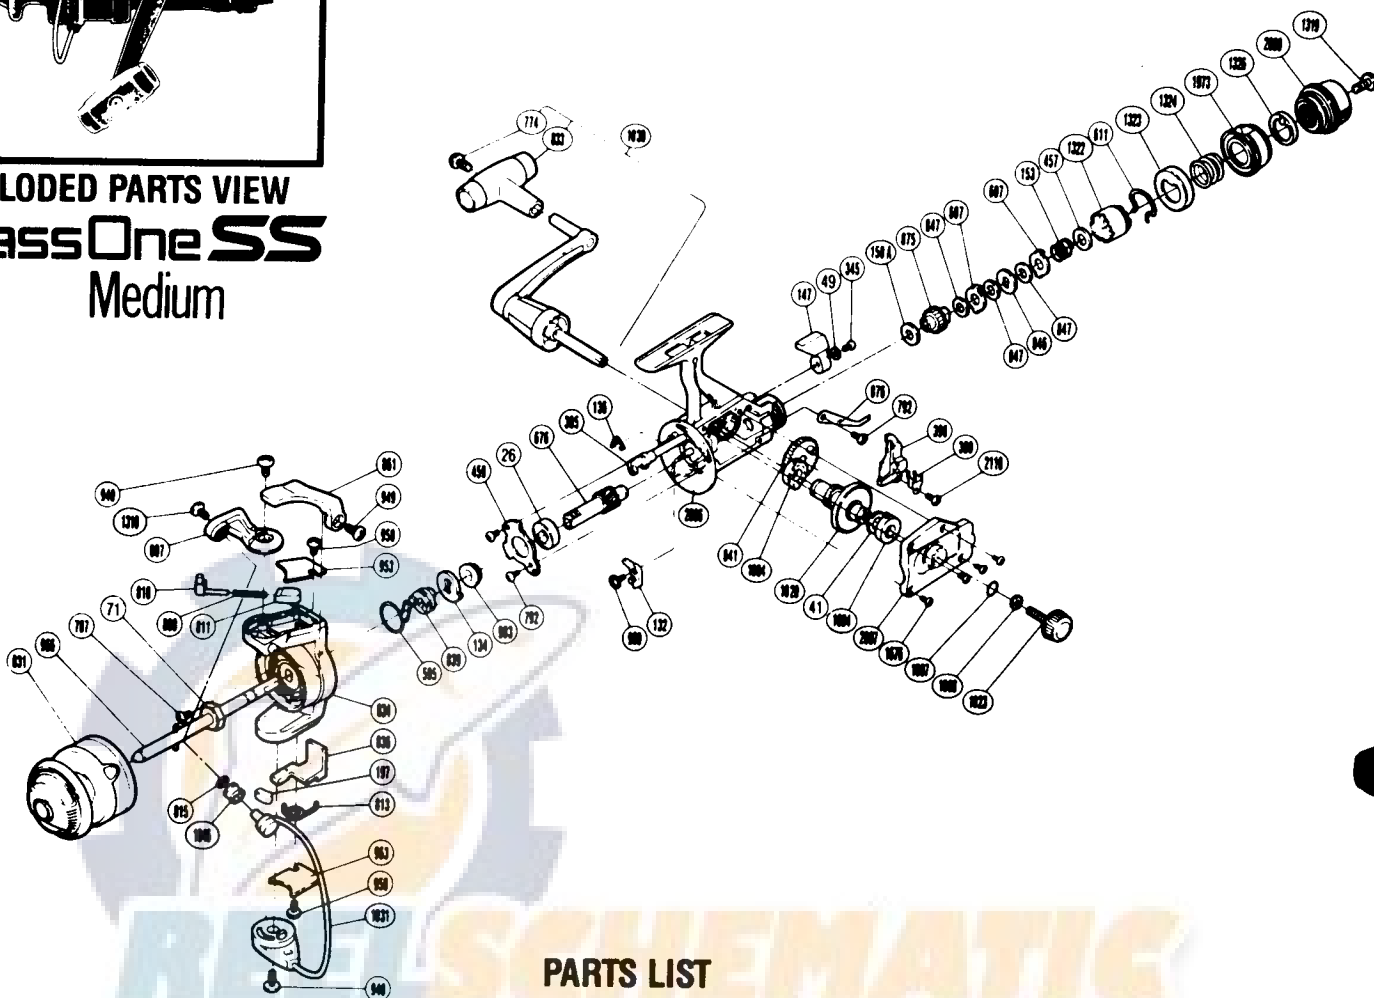

EXPLODED PARTS VIEW
Bass One SS
Medium

**PARTS LIST**

PART #	DESCRIPTION	PART #	DESCRIPTION	PART #	DESCRIPTION
RD 0026	Ball Bearing	RD 0792	Bearing Retainer Screw	RD 0963	Bail Trip Cover
RD 0041	Drive Gear Washer	RD 0807	Bail Arm	RD 0966	Main Shaft
RD 0049	Lock Washer	RD 0808	Bail Spring	RD 0999	Anti-Reverse Pawl Screw
RD 0071	Rotor Nut	RD 0810	Bail Spring Guide A	RD 1004	Bushing A
RD 0132	Anti-Reverse Pawl Assembly	RD 0811	Bail Spring Guide B	RD 1007	Lock Washer Retainer
RD 0134	Anti-Reverse Ratchet	RD 0813	Lever Spring	RD 1008	Handle Lock Washer
RD 0136	Anti-Reverse Cam Spring	RD 0815	Line Roller Washer	RD 1020	Drive Gear
RD 0147	Anti-Reverse Lever	RD 0831	Spool Assembly (Universal)	RD 1023	Handle Screw Cap
RD 150A	Drag Washer "C2" (White)	RD 0833	Handle Knob	RD 1030	Handle Assembly
RD 0153	Drag (Coil) Spring	RD 0834	Rotor	RD 1031	Bail Assembly
RD 0197	Bail Trip Slide Cam	RD 0836	Bail Trip Lever	RD 1046	Sic Ceramic Roller
RD 0345	Anti-Reverse Lever Screw	RD 0839	Anti-Reverse Spring Holder	RD 1310	Line Roller Screw
RD 0385	Anti-Reverse Cam	RD 0841	Oscillating Gear	RD 1319	Drag Knob Screw
RD 0389	Oscillating Slider Retainer	RD 0846	Key Washer "A"	RD 1322	Pressure Screw
RD 0390	Oscillating Slider	RD 0847	Drag Washer "H1"	RD 1323	Pre-Set Spring Cover
RD 0457	Drag Spring Washer "A"	RD 0861	Quick-Fire II Trigger	RD 1324	Pre-Set Spring
RD 0459	Bearing Retainer	RD 0875	Drag Shift	RD 1326	Pre-Set Cam
RD 0595	Anti-Reverse Pawl Spring	RD 0876	Drag Click	RD 1676	Side Cover Screw
RD 0607	Eared Washer "B"	RD 0903	Pinion Spacer	RD 1973	Pre-Set Ring
RD 0611	Hold Click Spring	RD 0940	Bail Trip Cam Screw	RD 2006	Body
RD 0676	Pinion Gear	RD 0949	Trigger Screw	RD 2007	Side Cover
RD 0774	Handle Knob Screw	RD 0953	Bail Spring Cover	RD 2008	Drag Knob
RD 0787	Nut Lock Screw	RD 0958	Bail Trip Cover Screw	RD 2110	Slider Retainer Screw