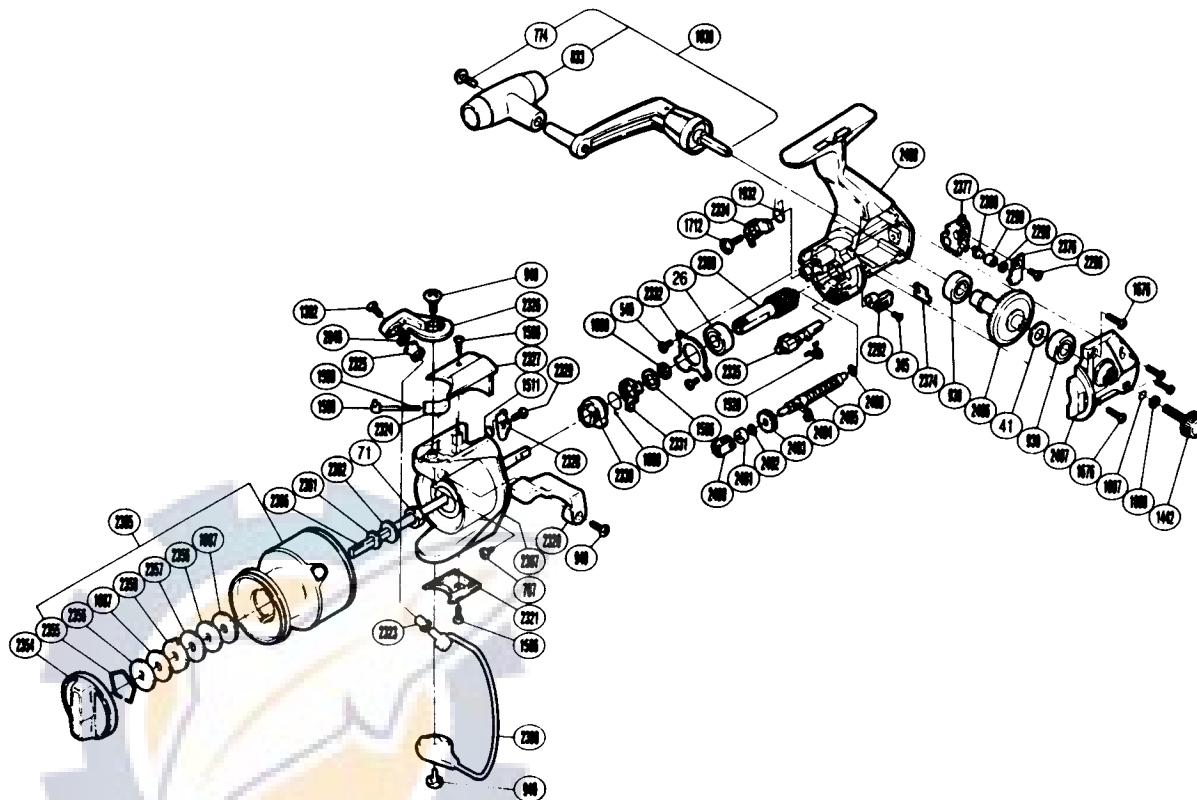

Beast Master<sup>2</sup> GT-X  
AERO  
4-8#A

TO ORDER: USE RD PREFIX  
WITH PART NUMBER

PARTS LIST

RD #	DESCRIPTION	RD #	DESCRIPTION	RD #	DESCRIPTION
0026	Ball Bearing	1888	Anti-Reverse Lever	2355	Drag Washers Retainer
0041	Drive Gear Washer	1890	Bushing Washer	2356	Key Washer
0071	Rotor Nut	1932	Anti-Reverse Pawl Spring	2357	Drag Washer 2
0345	Anti-Reverse Lever Screw	2048	Line Roller Washer	2358	Eared Washer
0540	Anti-Reverse Pawl Screw	2292	Anti-Reverse Lever	2361	Spool Washer
0774	Handle Knob Screw	2296	Slider Retainer Screw	2362	Spool Support
0787	Nut Lock Screw	2298	Spacer	2374	Worm Shaft Retainer
0833	Handle Knob	2299	Oscillating Slider Bushing	2376	Oscillating Pawl Cover
0930	Ball Bearing	2300	Oscillating Pawl	2377	Oscillating Slider
0940	Bail Trip Cam Screw	2320	Quick-Fire II Trigger	2395	Spool Assembly
0949	Trigger Screw	2321	Rotor Side Cover	2396	Main Shaft
1007	Lock Washer Retainer	2323	Line Roller Bushing	2397	Rotor
1008	Handle Lock Washer	2324	Bail Spring Guide (B)	2398	Bail Assembly
1030	Handle Assembly	2325	Sic Ceramic Roller	2399	Pinion Gear
1087	Drag Washer 1	2326	Arm Cam	2400	Bearing Spacer
1302	Line Roller Screw	2327	Bail Spring Cover	2401	Ball Bearing
1442	Handle Screw Cap	2328	Bail Trip Lever	2402	Bearing Washer
1506	Bail Spring Cover Screw	2329	Bail Trip Lever Screw	2403	Idle Gear
1508	Bail Spring Guide A	2330	Anti-Reverse Ratchet	2404	Idle Gear Retainer
1509	Bail Spring	2331	Anti-Reverse Lock Out	2405	Worm Shaft
1511	Lever Spring	2332	Bearing Retainer	2406	Drive Gear
1520	Anti-Reverse Cam Spring	2334	Anti-Reverse Pawl	2407	Side Cover
1596	Bushing Washer	2335	Anti-Reverse Cam	2408	Body
1676	Side Cover Screw	2354	Drag Knob	2409	Worm Shaft Spacer
1712	Anti-Reverse Pawl Screw				