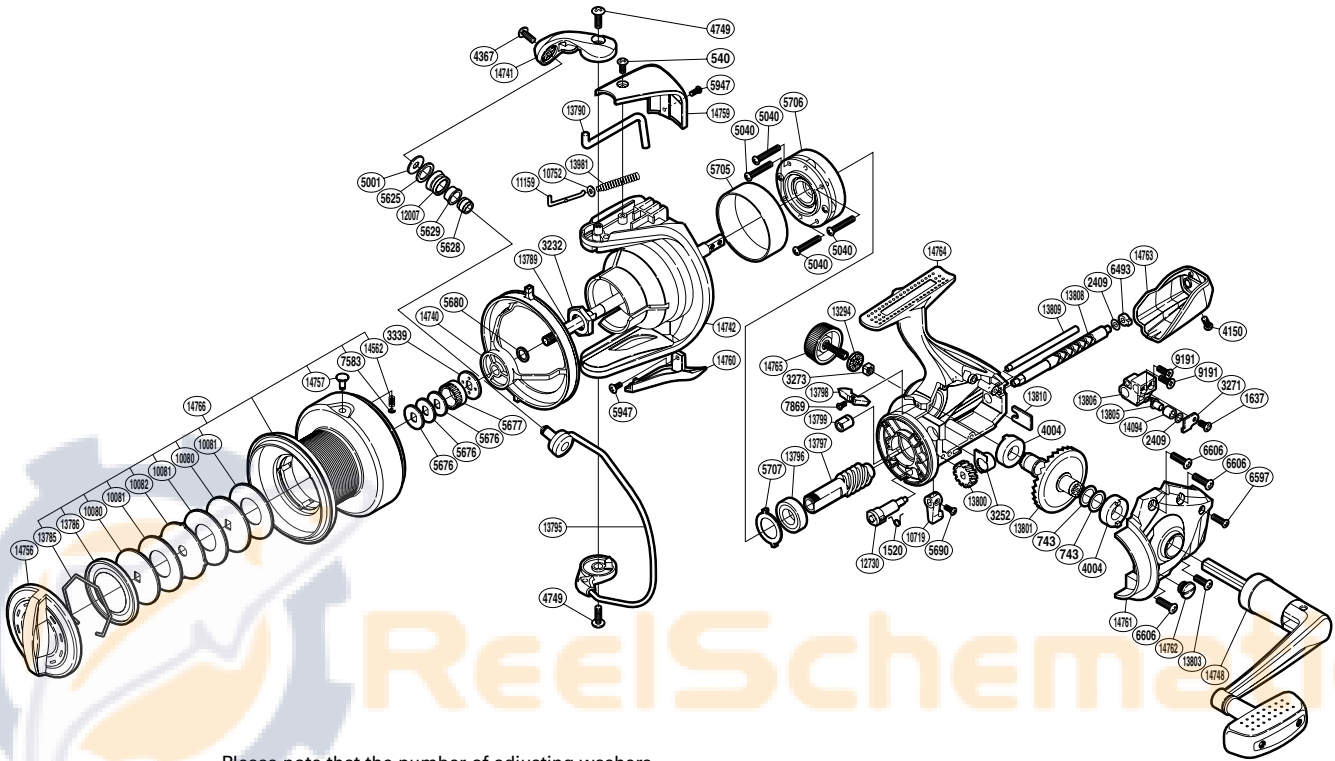

SHIMANO

Beast Master XSA

BM-7000XSA

(1SH267000G) Please note that the number of adjusting washers may not be the same as shown in the exploded views. (Adjustment will vary with each individual product.)

Part No.	Description	Part No.	Description	Part No.	Description
RD 0540	Screw	RD 5947	Screw	RD13801	Drive Gear
RD 0743	Washer	RD 6493	Worm Bushing (rear)	RD13803	Screw
RD 1520	Anti-Reverse Cam Spring	RD 6597	Screw	RD13805	Oscillating Pawl
RD 1637	Screw	RD 6606	Screw	RD13806	Oscillating Slider
RD 2409	Spacer	RD 7583	E Lock	RD13808	Worm Shaft
RD 3232	Rotor Nut	RD 7869	Screw	RD13809	Oscillating Guide
RD 3252	Bushing	RD 9191	Screw	RD13810	Worm Shaft Retainer
RD 3271	Oscillating Pawl Cover	RD10080	Key Washer	RD13981	Bail Spring
RD 3273	Handle Screw Lock	RD10081	Drag Washer	RD14094	Oscillating Slider Bushing
RD 3339	Spool Support B	RD10082	Eared Washer	RD14562	Line Clip Spring
RD 4004	Drive Gear Bushing	RD10719	Anti-Reverse Lever	RD14740	Line Safety Guard
RD 4150	Screw	RD10752	Bail Spring Guide A Support	RD14741	Bail Arm
RD 4367	Screw	RD11159	Bail Spring Guide A	RD14742	Rotor
RD 4749	Screw	RD12007	Line Roller	RD14748	Handle Assembly
RD 5001	Line Roller Washer	RD12730	Anti-Reverse Cam	RD14756	Drag Knob
RD 5040	Screw	RD13294	Handle Screw Lock Washer	RD14757	Line Clip
RD 5625	Line Roller Spacer	RD13785	Drag Washers Retainer	RD14759	Bail Spring Cover
RD 5628	Line Roller Collar	RD13786	Seal Plate	RD14760	Bail Hold Support Guard
RD 5629	Line Roller Bushing	RD13789	Main Shaft	RD14761	Side Cover
RD 5676	Spool Washer	RD13790	Bail Trip Lever	RD14762	Oil Cap
RD 5677	Spool Support A	RD13795	Bail Assembly	RD14763	Rear Protector
RD 5680	Spacer	RD13796	Ball Bearing	RD14764	Body
RD 5690	Screw	RD13797	Pinion Gear	RD14765	Handle Screw Cap
RD 5705	Roller Clutch Ring	RD13798	Bail Trip Strike	RD14766	Spool Assembly
RD 5706	Roller Clutch Assembly	RD13799	Worm Bushing (front)		
RD 5707	Bearing Washer	RD13800	Idle Gear		