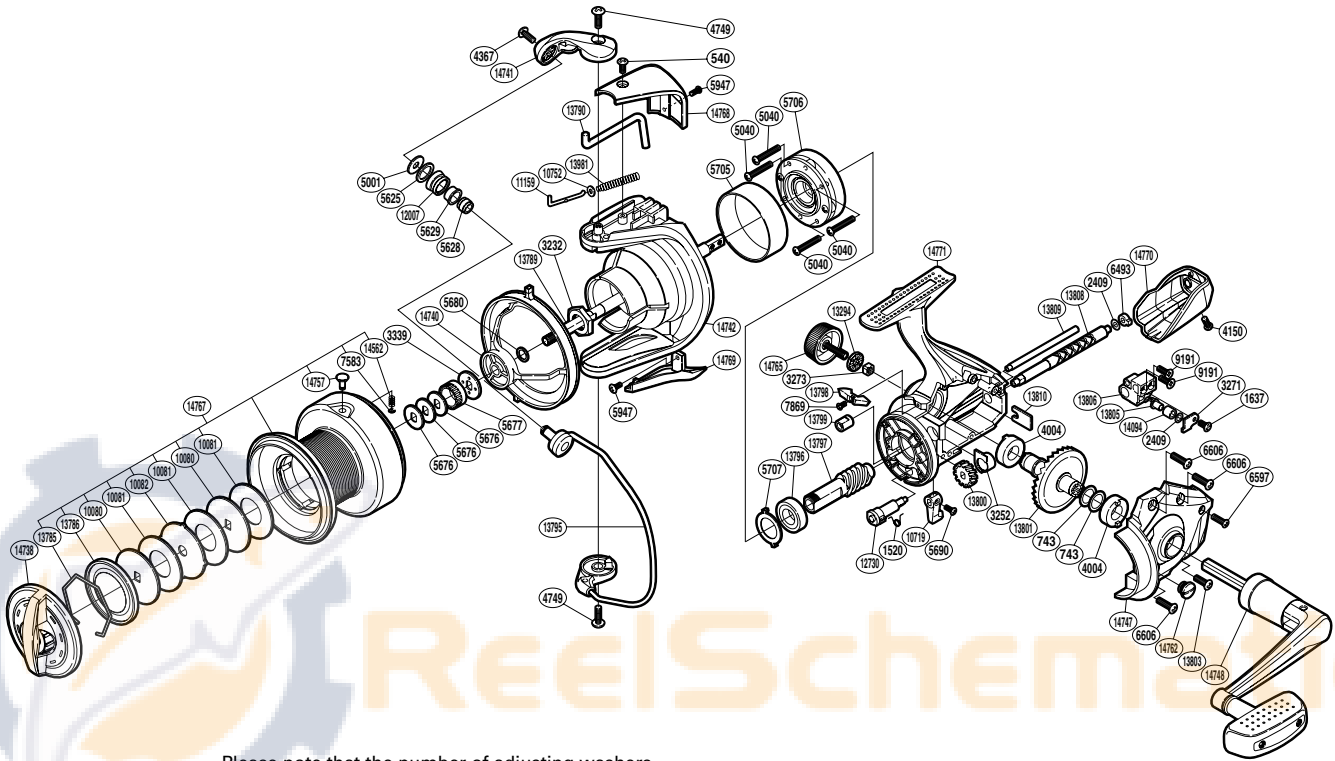

SHIMANO

Beast Master XTA

BM-7000XTA

(1SH277000G) Please note that the number of adjusting washers may not be the same as shown in the exploded views. (Adjustment will vary with each individual product.)

Part No.	Description	Part No.	Description	Part No.	Description
RD 0540	Screw	RD 5947	Screw	RD13801	Drive Gear
RD 0743	Washer	RD 6493	Worm Bushing (rear)	RD13803	Screw
RD 1520	Anti-Reverse Cam Spring	RD 6597	Screw	RD13805	Oscillating Pawl
RD 1637	Screw	RD 6606	Screw	RD13806	Oscillating Slider
RD 2409	Spacer	RD 7583	E Lock	RD13808	Worm Shaft
RD 3232	Rotor Nut	RD 7869	Screw	RD13809	Oscillating Guide
RD 3252	Bushing	RD 9191	Screw	RD13810	Worm Shaft Retainer
RD 3271	Oscillating Pawl Cover	RD10080	Key Washer	RD13981	Bail Spring
RD 3273	Handle Screw Lock	RD10081	Drag Washer	RD14094	Oscillating Slider Bushing
RD 3339	Spool Support B	RD10082	Eared Washer	RD14562	Line Clip Spring
RD 4004	Drive Gear Bushing	RD10719	Anti-Reverse Lever	RD14738	Drag Knob
RD 4150	Screw	RD10752	Bail Spring Guide A Support	RD14740	Line Safety Guard
RD 4367	Screw	RD11159	Bail Spring Guide A	RD14741	Bail Arm
RD 4749	Screw	RD12007	Line Roller	RD14742	Rotor
RD 5001	Line Roller Washer	RD12730	Anti-Reverse Cam	RD14747	Side Cover
RD 5040	Screw	RD13294	Handle Screw Lock Washer	RD14748	Handle Assembly
RD 5625	Line Roller Spacer	RD13785	Drag Washers Retainer	RD14757	Line Clip
RD 5628	Line Roller Collar	RD13786	Seal Plate	RD14762	Oil Cap
RD 5629	Line Roller Bushing	RD13789	Main Shaft	RD14765	Handle Screw Cap
RD 5676	Spool Washer	RD13790	Bail Trip Lever	RD14767	Spool Assembly
RD 5677	Spool Support A	RD13795	Bail Assembly	RD14768	Bail Spring Cover
RD 5680	Spacer	RD13796	Ball Bearing	RD14769	Bail Hold Support Guard
RD 5690	Screw	RD13797	Pinion Gear	RD14770	Rear Protector
RD 5705	Roller Clutch Ring	RD13798	Bail Trip Strike	RD14771	Body
RD 5706	Roller Clutch Assembly	RD13799	Worm Bushing (front)		
RD 5707	Bearing Washer	RD13800	Idle Gear		