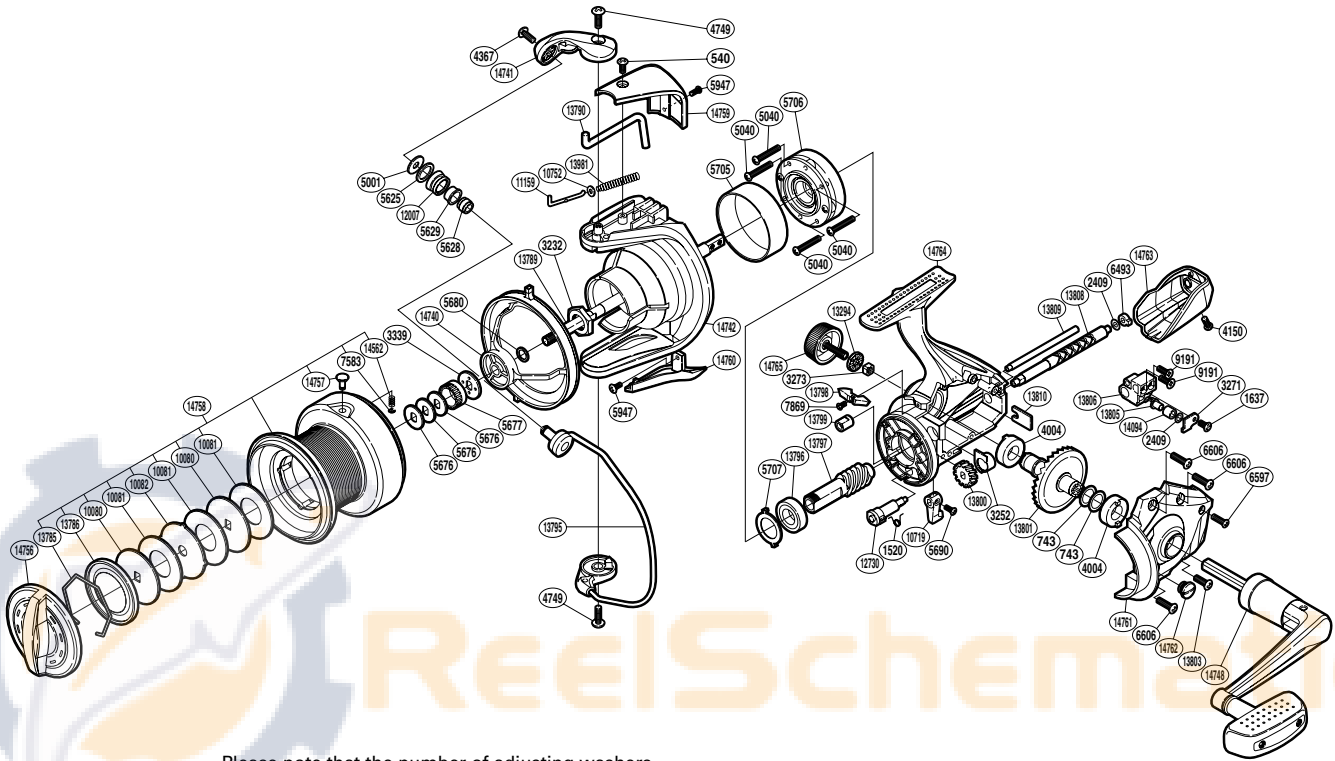

SHIMANO

Beast Master XSA

BM-6000XSA

(1SH266000G) Please note that the number of adjusting washers may not be the same as shown in the exploded views. (Adjustment will vary with each individual product.)

| Part No. | Description | Part No. | Description | Part No. | Description |
|----------|-------------------------|----------|-----------------------------|----------|----------------------------|
| RD 0540 | Screw | RD 5947 | Screw | RD13801 | Drive Gear |
| RD 0743 | Washer | RD 6493 | Worm Bushing (rear) | RD13803 | Screw |
| RD 1520 | Anti-Reverse Cam Spring | RD 6597 | Screw | RD13805 | Oscillating Pawl |
| RD 1637 | Screw | RD 6606 | Screw | RD13806 | Oscillating Slider |
| RD 2409 | Spacer | RD 7583 | E Lock | RD13808 | Worm Shaft |
| RD 3232 | Rotor Nut | RD 7869 | Screw | RD13809 | Oscillating Guide |
| RD 3252 | Bushing | RD 9191 | Screw | RD13810 | Worm Shaft Retainer |
| RD 3271 | Oscillating Pawl Cover | RD10080 | Key Washer | RD13981 | Bail Spring |
| RD 3273 | Handle Screw Lock | RD10081 | Drag Washer | RD14094 | Oscillating Slider Bushing |
| RD 3339 | Spool Support B | RD10082 | Eared Washer | RD14562 | Line Clip Spring |
| RD 4004 | Drive Gear Bushing | RD10719 | Anti-Reverse Lever | RD14740 | Line Safety Guard |
| RD 4150 | Screw | RD10752 | Bail Spring Guide A Support | RD14741 | Bail Arm |
| RD 4367 | Screw | RD11159 | Bail Spring Guide A | RD14742 | Rotor |
| RD 4749 | Screw | RD12007 | Line Roller | RD14748 | Handle Assembly |
| RD 5001 | Line Roller Washer | RD12730 | Anti-Reverse Cam | RD14756 | Drag Knob |
| RD 5040 | Screw | RD13294 | Handle Screw Lock Washer | RD14757 | Line Clip |
| RD 5625 | Line Roller Spacer | RD13785 | Drag Washers Retainer | RD14758 | Spool Assembly |
| RD 5628 | Line Roller Collar | RD13786 | Seal Plate | RD14759 | Bail Spring Cover |
| RD 5629 | Line Roller Bushing | RD13789 | Main Shaft | RD14760 | Bail Hold Support Guard |
| RD 5676 | Spool Washer | RD13790 | Bail Trip Lever | RD14761 | Side Cover |
| RD 5677 | Spool Support A | RD13795 | Bail Assembly | RD14762 | Oil Cap |
| RD 5680 | Spacer | RD13796 | Ball Bearing | RD14763 | Rear Protector |
| RD 5690 | Screw | RD13797 | Pinion Gear | RD14764 | Body |
| RD 5705 | Roller Clutch Ring | RD13798 | Bail Trip Strike | RD14765 | Handle Screw Cap |
| RD 5706 | Roller Clutch Assembly | RD13799 | Worm Bushing (front) | | |
| RD 5707 | Bearing Washer | RD13800 | Idle Gear | | |