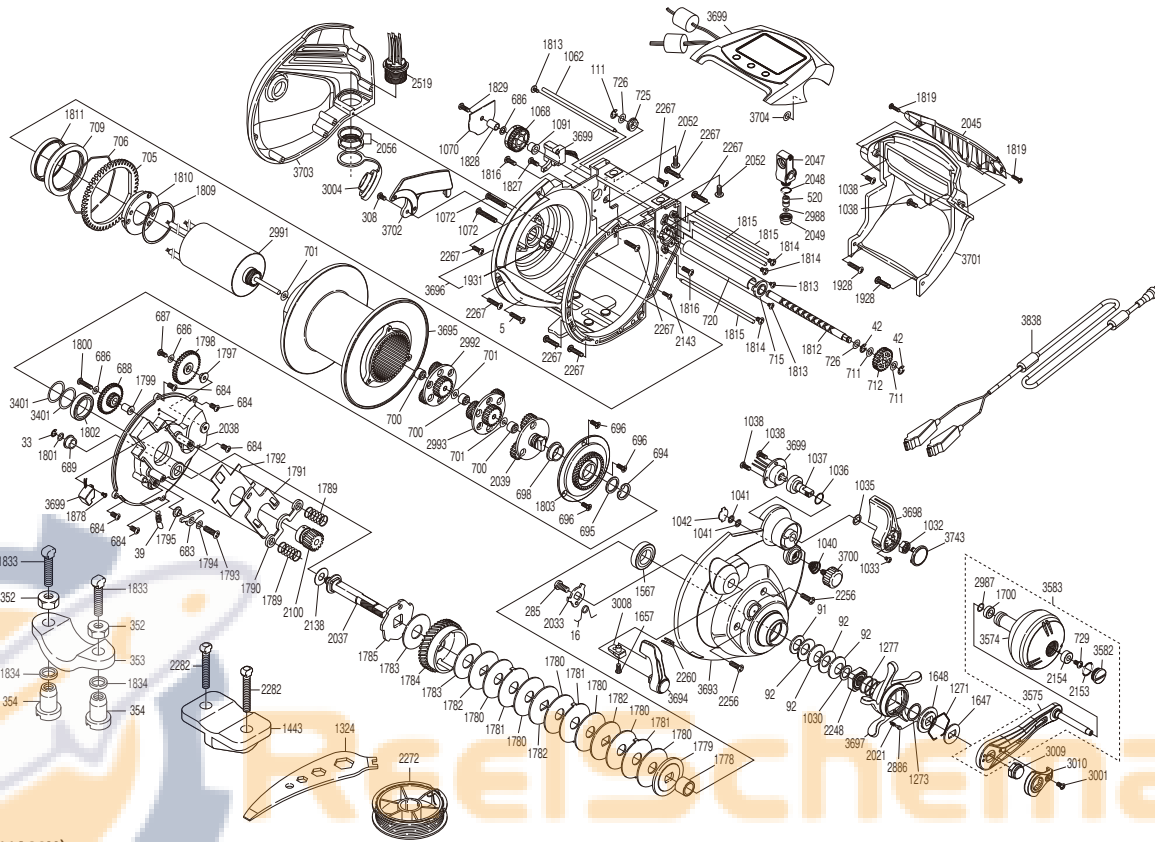

SHIMANO

BeastMaster

BM-9000

(51RG811A20X)

#	Part No.	Description	#	Part No.	Description	#	Part No.	Description
5	10LZE	Screw	1648	10J27	Star Drag Click Plate	2143	10LPH	Screw
16	10JYX	Clutch Spring	1657	10LSQ	Screw	2153	10LAB	O Ring
33	10SNG	E Lock	1700	104UJ	Handle Knob Bushing B	2154	10EU0	Handle Knob Bushing A
39	10CBS	Anti-Reverse Pawl Spring	1778	10BT6	Drive Shaft Sleeve	2248	10QY2	Star Drag Nut
42	105NE	E Lock	1779	10D4H	Pressure Plate	2256	10SLW	Screw
91	104L5	Washer	1780	10L86	Drag Washer	2260	106NW	Line Clip
92	1052E	Drag Spring Washer	1781	10LBB	Eared Washer	2267	10LT0	Screw
111	105NJ	E Lock	1782	10KZW	Key Washer	2519	100XP	Socket Set
285	10F8M	Screw	1783	10CKR	Drag Washer	2886	10B27	Click Pin
308	10LSK	Screw	1784	10Q9X	Drive Gear	2987	104FH	Washer
520	10FFZ	Line Guide Pawl	1785	10A2H	Anti-Reverse Ratchet	2988	10RR9	Washer
683	10PFV	Anti-Reverse Pawl	1789	104BV	Yoke Spring	2991	10RH8	Motor Assembly
684	10M6K	Screw	1790	1047Y	Yoke	2992	10T7A	Reduction Gear Plate A Assembly
686	105EN	Washer	1791	1094R	Clutch Plate	2993	100FY	Reduction Gear Plate C Assembly
687	103GP	Screw	1792	10AYE	Clutch Plate Washer	3001	10R1Q	Screw
688	10PSZ	Worm Idle Gear B	1793	10MG8	Screw	3004	10T2G	Socket Cap
689	10BQ3	Drive Shaft Bushing	1794	10GCV	Washer	3008	101AQ	Clutch Lever Protector
694	10SSB	C Lock	1795	10PKN	Anti-Reverse Pawl Cover	3009	10RHS	Handle Nut
695	109RA	Washer	1797	10PYU	Worm Idle Gear Bushing A	3010	100F6	Handle Nut Plate
696	10ML5	Screw	1798	10MCN	Worm Idle Gear A	3401	10HX0	Washer
698	10MGW	Plate Bushing (Large)	1799	10PYX	Worm Idle Gear Bushing B	3574	10SAK	Handle Knob Assembly
700	10MCW	Plate Bushing (Small)	1800	103LZ	Screw	3575	10SAJ	Handle Shank Assembly
701	109R9	Washer	1801	10J8D	Washer	3582	10S6P	Handle Knob Seal
705	10CUW	Counter Gear A	1802	108PG	Ball Bearing	3583	10RKY	Handle Assembly
706	106PU	Gear Retainer	1803	10HSK	Spool Plate	3693	10U1R	Right Side Plate Assembly
709	10PWQ	Bearing Rim	1809	10GD3	Washer	3694	10U1S	Clutch Lever Assembly
711	105KF	Washer	1810	10F1R	Motor Holder	3695	10U1T	Spool Assembly
712	10N99	Worm Gear	1811	104PK	Ball Bearing	3696	10U1U	Frame Assembly
715	104T6	Worm Bushing A	1812	10586	Worm Shaft	3697	10U1V	Star Drag
720	10NMQ	Level Wind Guard	1813	10MPG	Screw	3698	10U1W	Lever Switch
725	104SX	Worm Bushing B	1814	103L1	Screw	3699	10U1X	Counter Unit Assembly
726	109RN	Washer	1815	10PCN	Stabilizer Bar A	3700	10U1Y	Cast Control Cap
729	103E9	Screw	1816	10M2A	Screw	3701	10U1Z	Level Wind Protector
1030	10BR2	Star Drag Washer	1819	10MQ2	Screw	3702	10U20	Motor Holder B
1032	10NAN	Lever Switch Nut	1827	103GQ	Screw	3703	10U21	Left Side Plate
1033	103N3	Screw	1828	106PY	Counter Gear Bushing B	3704	10HV1	Washer
1035	10NAQ	Key Washer	1829	103LK	Screw	3743	13XFP	Lever Switch Sticker
1036	10NAR	O Ring	1829	10MT4	Screw			
1037	10N77	Lever Insert Shaft	1928	10M32	Screw			
1038	10LZF	Screw	1931	10F5G	Roller Clutch Bearing			
1040	10BRG	Spool Tension Spring	2021	10988	Click Spring			
1041	105SB	Cs Lock	2033	10871	Clutch Cam Assembly	352	105N9	Rod Clamp Nut B (Accessory)
1042	1085L	Cast Control Spacer	2037	105D3	Drive Shaft	353	10AR5	Rod Clamp (Accessory)
1062	10PCL	Stabilizer Bar B	2038	105WW	Set Plate	354	1046P	Rod Clamp Nut A (Accessory)
1068	10MZL	Counter Gear B	2039	10MM7	Reduction Gear Plate B Assembly	1443	10J9P	Rod Clamp (Accessory)
1070	10QC8	Cord Cover	2045	10B3M	Level Wind Cover Sticker	1833	10A79	Rod Clamp Bolt (Accessory)
1072	10MC0	Screw	2047	10P46	Line Guide Assembly	1834	10GA8	Rod Clamp Nut Washer(Accessory)
1091	106PW	Counter Gear Bushing	2048	108WQ	O Ring	2282	101UW	Rod Clamp Bolt (Accessory)
1271	10KXX	Click Plate Retainer	2049	10FJD	Pawl Cap			
1273	10G6M	Washer	2052	103HE	Screw	1324	10MJ6	Wrench (Accessory)
1277	10HZ2	Star Drag Spring	2056	10BGS	Socket Nut Set	2272	10SB8	Bobbin With Line (Accessory)
1567	10KXA	Ball Bearing	2100	1066Y	Pinion Gear Assembly	3193	10CW0	Line Picker (Accessory)
1647	107QM	Drive Shaft Shield	2138	10GN2	Washer	3838	13XLW	Cable Assembly (Accessory)