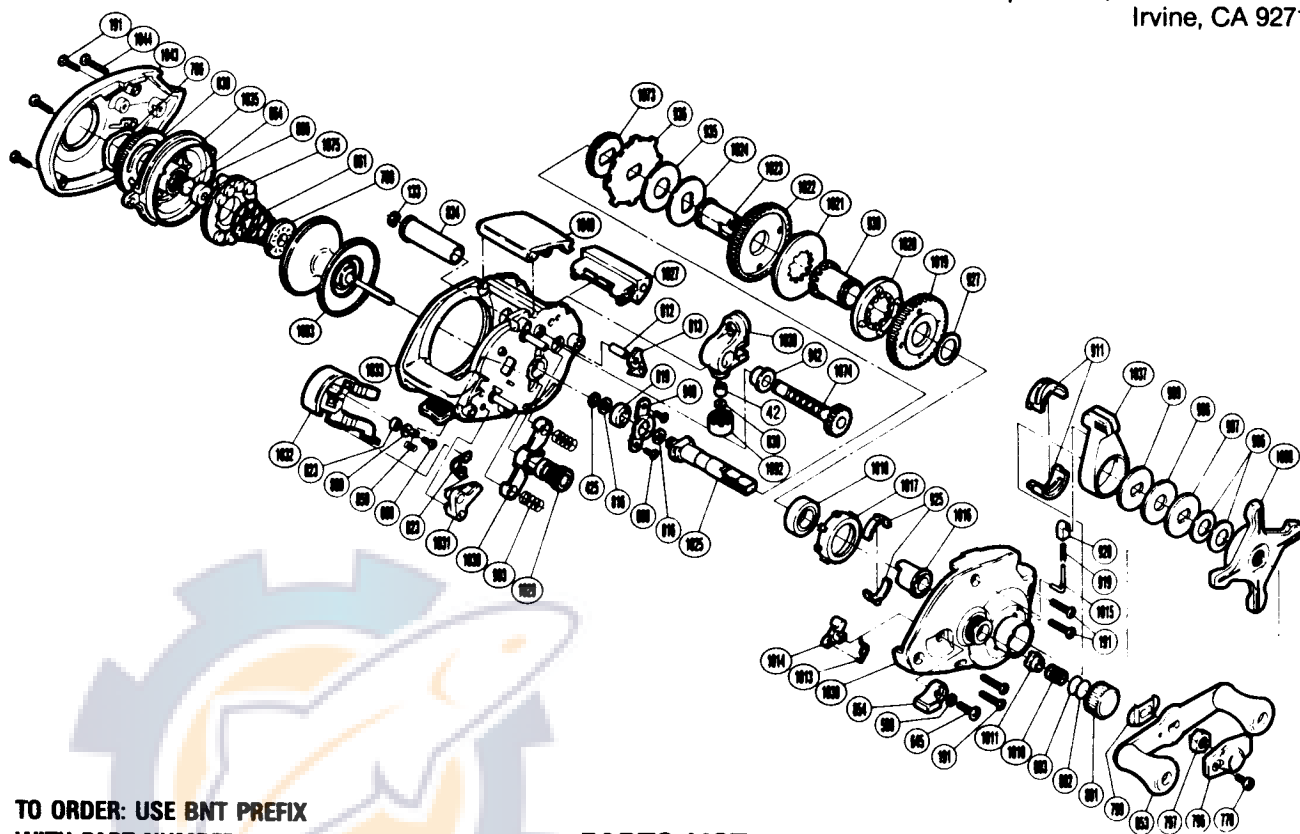

EXPLODED PARTS VIEW

Bantam *Black Magnum* 1000II

SHIMANO®

1990 REPAIR MANUAL

Shimano American Corporation, One Shimano Dr.
Irvine, CA 92718

TO ORDER: USE BNT PREFIX
WITH PART NUMBER

PARTS LIST

BNT #	DESCRIPTION	BNT #	DESCRIPTION	BNT #	DESCRIPTION
0042	Line Guide Pawl	0853	Handle Assembly	1016	Drag Shaft (B)
0133	Worm Shaft Retainer	0854	Flipping Lever	1017	Bearing Holder
0191	Side Plate Screw	0859	Flipping Retractor Spring	1018	Drive Shaft Bearing (B)
0425	Clutchbutton Lock	0860	Yoke Plate Washer (B)	1019	Drive Gear (L)
0590	Lock Washer	0880	Spool Shaft Bushing (C)	1020	Shift Clutch (L)
0609	Drive Shaft Retainer Screw	0906	Coned Disc Spring	1021	Shift Clutch (H)
0612	Anti-Reverse Pawl Pin	0907	Key Washer (A)	1022	Drive Gear (H)
0613	Anti-Reverse Pawl	0908	Drag Washer (D)	1023	Drag Shaft (A)
0645	Flipping Lever Screw	0909	Key Washer (C)	1024	Drive Shaft Washer
0661	Magnet Retainer Spring	0911	Shift Cam	1025	Drive Shaft
0664	Spacer (B)	0919	Shift Spring	1027	Level Wind Protector
0766	Dial Friction Washer	0920	Shift Spring Guide (B)	1029	Pinion Gear
0770	Handle Nut Plate Screw	0925	Shift Arm	1030	Yoke
0780	Magnet Retainer Lock	0927	Drive Gear Washer	1031	Joint Plate
0796	Handle Nut Plate	0930	Shift Sleeve	1032	Clutch Button
0797	Handle Nut	0935	Drag Washer (A)	1033	One-Piece Frame
0799	Friction Washer	0936	Anti-Reverse Ratchet	1035	Dial Case
0801	Cast Control Cap	0940	Drive Shaft Retainer	1037	Shift Lever
0802	Spool Tension Spacer (B)	0942	Worm Bearing	1038	Right Side Plate
0803	Spool Tension Spacer (A)	0993	Yoke Spring	1039	Line Guide
0816	Drive Shaft Washer	1008	Star Drag	1040	Thumb Rest
0819	Drive Shaft Bushing	1010	Spool Tension Spring	1043	Left Side Plate
0823	Retractor Spring	1011	Spool Shaft Bushing (A)	1044	Left Side Plate Screw
0825	Yoke Plate Washer (A)	1013	Cam Spring	1073	Idle Gear
0830	Spacer (Optional)	1014	Flipping Cam	1074	Worm Shaft
0834	Level Wind Guard	1015	Shift Spring Guide (A)	1075	Magnet Retainer
0838	Magnetic Control Dial				