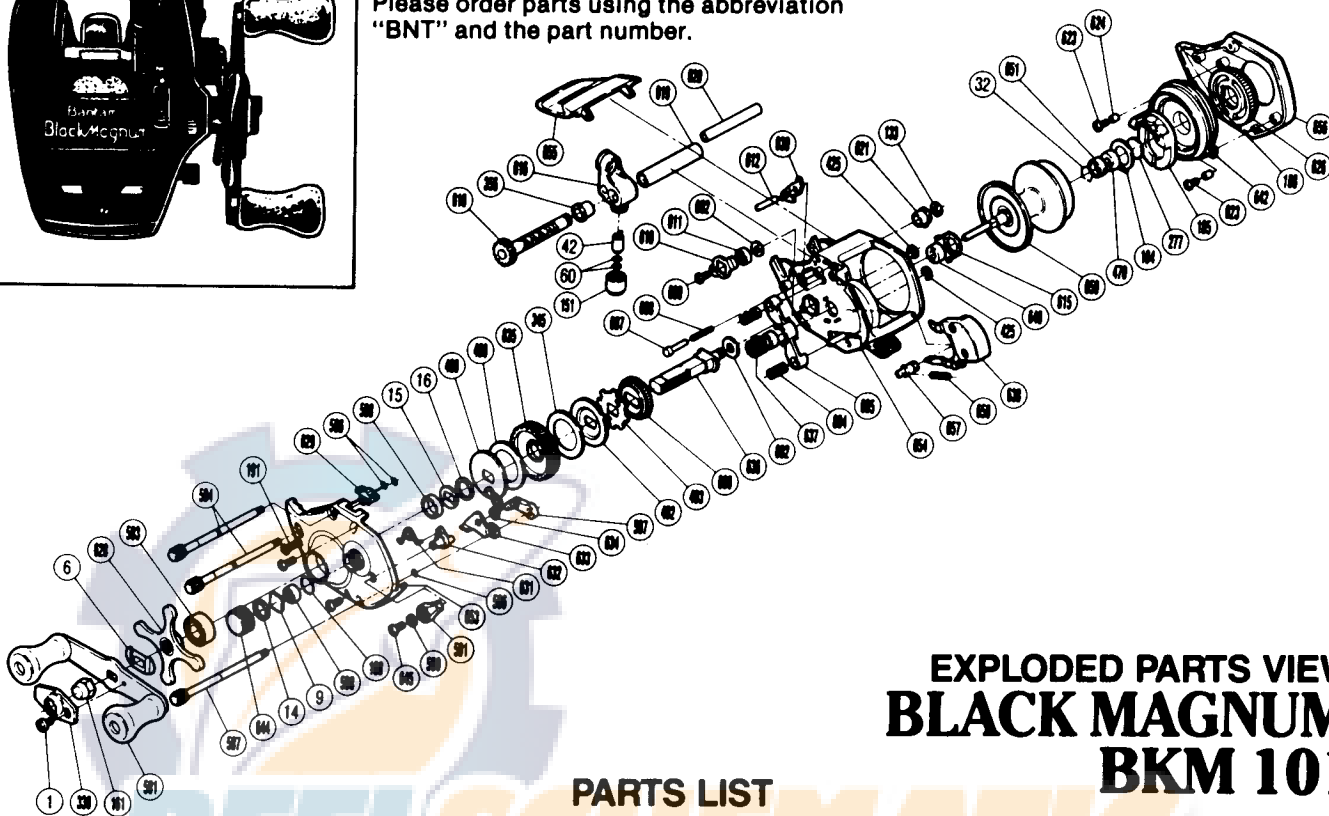

**EXPLODED PARTS VIEW
 BLACK MAGNUM®
 BKM 101**

PARTS LIST

PART # DESCRIPTION

- 1. Handle Screw "B"
- 6. Friction Washer (A)
- 9. Spacer (A)
- 14. Friction Washer (B)
- 15. Drag Spring Washer
- 16. Friction Washer (C)
- 32. Bearing Retainer
- 42. Line Guide Pawl
- 60. Spacer (Optional)
- 133. Worm Shaft Retainer
- 151. Pawl Cap
- 161. Handle Nut
- 184. Magnet Retainer Lock
- 185. Magnet Retainer
- 188. O Ring
- 191. Side Plate Screw
- 277. Spacer (B)
- 330. Handle Nut (Lock) Plate
- 345. Drive Shaft Washer "B"
- 356. Worm Bearing "A"
- 425. Clutch Button Lock
- 470. Bushing "C"
- 489. Key Washer "A"
- 490. Drag Washer
- 492. Key Washer "B"
- 493. Anti-Reverse Ratchet
- 581. Handle Assembly

PART # DESCRIPTION

- 583. Drive Shaft Bearing
- 584. Side Plate Bolt "C"
- 586. Bolt Retainer
- 587. Side Plate Bolt "A"
- 588. Spool Shaft Bushing
- 590. Lock Washer
- 591. Flipping Lever
- 597. Retractor Spring Guide
- 598. Bushing
- 600. Idle Gear
- 602. Drive Shaft Washer "C"
- 604. Yoke Spring
- 605. Yoke
- 607. Switch Spring Pin
- 608. Switch Spring
- 609. Drive Shaft Retainer Screw
- 610. Drive Shaft Retainer
- 611. Drive Shaft Bushing
- 612. Anti-Reverse Pawl Pin
- 615. Bearing Retainer
- 616. Line Guide
- 618. Worm Shaft
- 619. Level Wind Guard
- 620. Stabilizer Bar
- 621. Worm Bearing "B"

PART # DESCRIPTION

- 623. Dial Case Screw
- 624. Screw Support
- 626. Magnetic Control Dial
- 628. Star Drag
- 629. Anti-Reverse Switch
- 631. Cam Spring
- 632. Flipping Cam
- 633. Joint Plate
- 634. Retractor Spring
- 635. Drive Gear
- 636. Drive Shaft
- 637. Pinion Gear
- 638. Clutch Button
- 639. Anti-Reverse Pawl
- 642. Dial Case
- 644. Cast Control Cap
- 645. Flipping Lever Screw
- 648. Spool Shaft Bushing
- 650. Spool
- 651. Bushing Spacer
- 653. Left Side Plate
- 654. One-Piece Frame
- 655. Level Wind Protector
- 656. Right Side Plate
- 657. Clutch Button Guide Pin
- 658. Flipping Retractor Spring