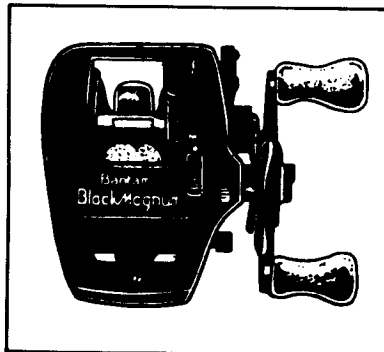

1987 REPAIR MANUAL

Shimano American Corporation, One Shimano Dr.
 Irvine, CA 92718

TO ORDER:
 This reel belongs to the "Bantam" series.
 Please order parts using the abbreviation
 "BNT" and the part number.

**EXPLODED PARTS VIEW
 BLACK MAGNUM®
 BKM 101**

PARTS LIST

PART # DESCRIPTION

- 1. Handle Screw "B"
- 6. Friction Washer (A)
- 9. Spacer (A)
- 14. Friction Washer (B)
- 15. Drag Spring Washer
- 16. Friction Washer (C)
- 32. Bearing Retainer
- 42. Line Guide Pawl
- 60. Spacer (Optional)
- 133. Worm Shaft Retainer
- 151. Pawl Cap
- 161. Handle Nut
- 184. Magnet Retainer Lock
- 185. Magnet Retainer
- 188. O Ring
- 191. Side Plate Screw
- 277. Spacer (B)
- 330. Handle Nut (Lock) Plate
- 345. Drive Shaft Washer "B"
- 356. Worm Bearing "A"
- 425. Clutch Button Lock
- 470. Bushing "C"
- 489. Key Washer "A"
- 490. Drag Washer
- 492. Key Washer "B"
- 493. Anti-Reverse Ratchet
- 581. Handle Assembly

PART # DESCRIPTION

- 623. Dial Case Screw
- 624. Screw Support
- 626. Magnetic Control Dial
- 628. Star Drag
- 629. Anti-Reverse Switch
- 631. Cam Spring
- 632. Flipping Cam
- 633. Joint Plate
- 634. Retractor Spring
- 635. Drive Gear
- 636. Drive Shaft
- 637. Pinion Gear
- 638. Clutch Button
- 639. Anti-Reverse Pawl
- 642. Dial Case
- 644. Cast Control Cap
- 645. Flipping Lever Screw
- 648. Spool Shaft Bushing
- 650. Spool
- 651. Bushing Spacer
- 653. Left Side Plate
- 654. One-Piece Frame
- 655. Level Wind Protector
- 656. Right Side Plate
- 657. Clutch Button Guide Pin
- 658. Flipping Retractor Spring