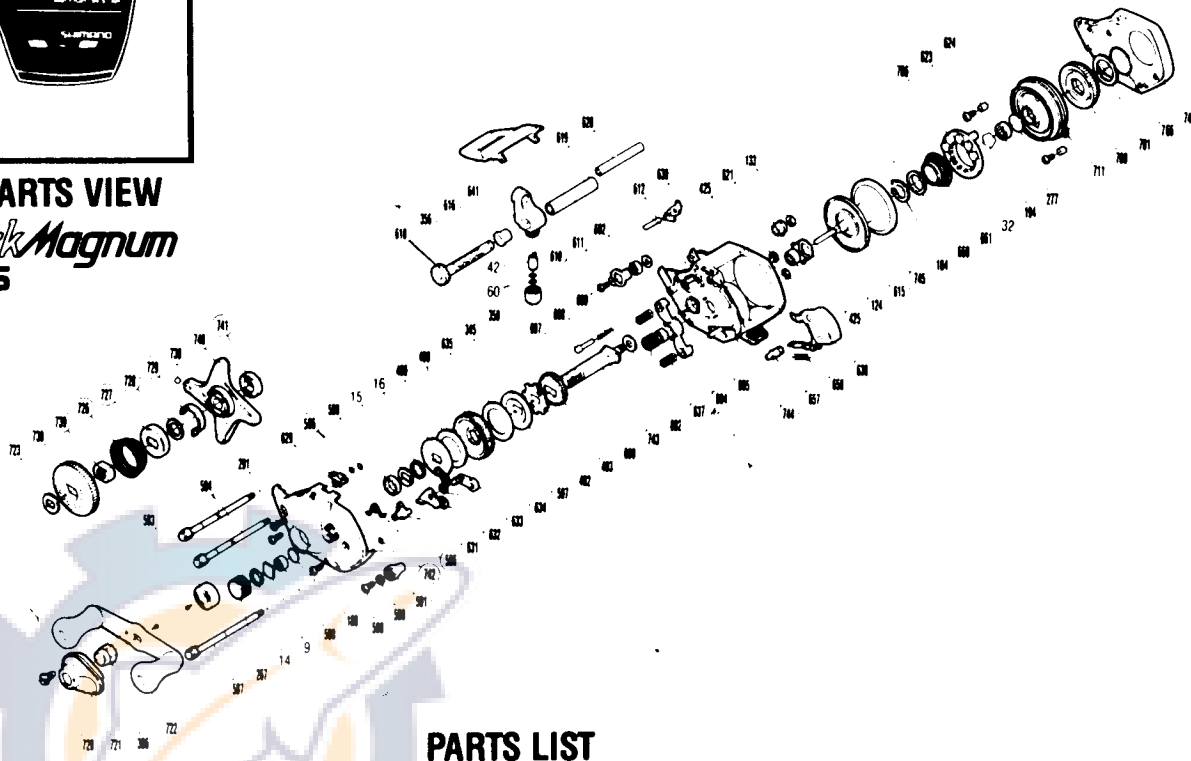

**EXPLODED PARTS VIEW****Bantam *Black Magnum*  
BKM-201FS****PARTS LIST**

PART #	DESCRIPTION	PART #	DESCRIPTION	PART #	DESCRIPTION
BNT 0009	Spacer (A)	BNT 0590	Lock Washer	BNT 0639	Anti-Reverse Pawl
BNT 0014	Friction Washer (B)	BNT 0591	Flipping Lever	BNT 0641	Thumb Rest
BNT 0015	Drag Spring Washer	BNT 0597	Retractor Spring Guide	BNT 0657	Clutch Button Guide Pin
BNT 0016	Friction Washer (C)	BNT 0598	Bushing	BNT 0658	Flipping Retractor Spring
BNT 0032	Bearing Retainer	BNT 0600	Idle Gear	BNT 0660	Spring Spacer
BNT 0042	Line Guide Pawl	BNT 0602	Drive Shaft Washer "C"	BNT 0661	Magnet Retainer Spring
BNT 0060	Spacer (Optional)	BNT 0604	Yoke Spring	BNT 0701	Thrust Washer Spacer (Optional)
BNT 0124	Spool Shaft Bearing	BNT 0605	Yoke	BNT 0702	Dial "O" Ring
BNT 0133	Worm Shaft Retainer	BNT 0607	Switch Spring Pin	BNT 0706	Magnet Retainer
BNT 0184	Magnet Retainer Lock	BNT 0608	Switch Spring	BNT 0708	Magnet Control Dial
BNT 0188	O Ring	BNT 0609	Drive Shaft Retainer Screw	BNT 0711	Dial Case
BNT 0194	Ball Bearing	BNT 0610	Drive Shaft Retainer	BNT 0720	Handle Nut Plate Screw
BNT 0267	Cast Control Cap	BNT 0611	Drive Shaft Bushing	BNT 0721	Handle Nut Plate
BNT 0277	Spacer (B)	BNT 0612	Anti-Reverse Pawl Pin	BNT 0722	Handle Assembly
BNT 0291	Side Plate Screw	BNT 0615	Bearing Retainer	BNT 0723	Friction Washer "A"
BNT 0306	Handle Nut	BNT 0616	Line Guide	BNT 0726	Pre-Set Spring
BNT 0345	Drive Shaft Washer "B"	BNT 0618	Worm Shaft	BNT 0727	Strike
BNT 0356	Worm Bearing "A"	BNT 0619	Level Wind Guard	BNT 0728	Pre-Set Washer
BNT 0358	Pawl Cap	BNT 0620	Stabilizer Bar	BNT 0729	Strike Spring
BNT 0425	Clutchbutton Lock	BNT 0621	Worm Bearing "B"	BNT 0730	Strike Ball
BNT 0489	Key Washer "A"	BNT 0623	Dial Case Screw	BNT 0738	Pre-Set Dial
BNT 0490	Drag Washer	BNT 0624	Screw Support	BNT 0739	Pre-Set Nut
BNT 0492	Key Washer "B"	BNT 0629	Anti-Reverse Switch	BNT 0740	Star Drag
BNT 0493	Anti-Reverse Ratchet	BNT 0631	Cam Spring	BNT 0741	Drive Shaft Cam
BNT 0583	Drive Shaft Bearing	BNT 0632	Flipping Cam	BNT 0742	Left Side Plate
BNT 0584	Left Side Plate Bolt "C"	BNT 0633	Joint Plate	BNT 0743	Drive Shaft
BNT 0586	Bolt Retainer	BNT 0634	Retractor Spring	BNT 0744	One-Piece Frame
BNT 0587	Left Side Plate Bolt "A"	BNT 0635	Drive Gear	BNT 0745	Spool
BNT 0588	Spool Shaft Bushing	BNT 0637	Pinion Gear	BNT 0746	Right Side Plate
BNT 0589	Flipping Lever Screw	BNT 0638	Clutch Button		