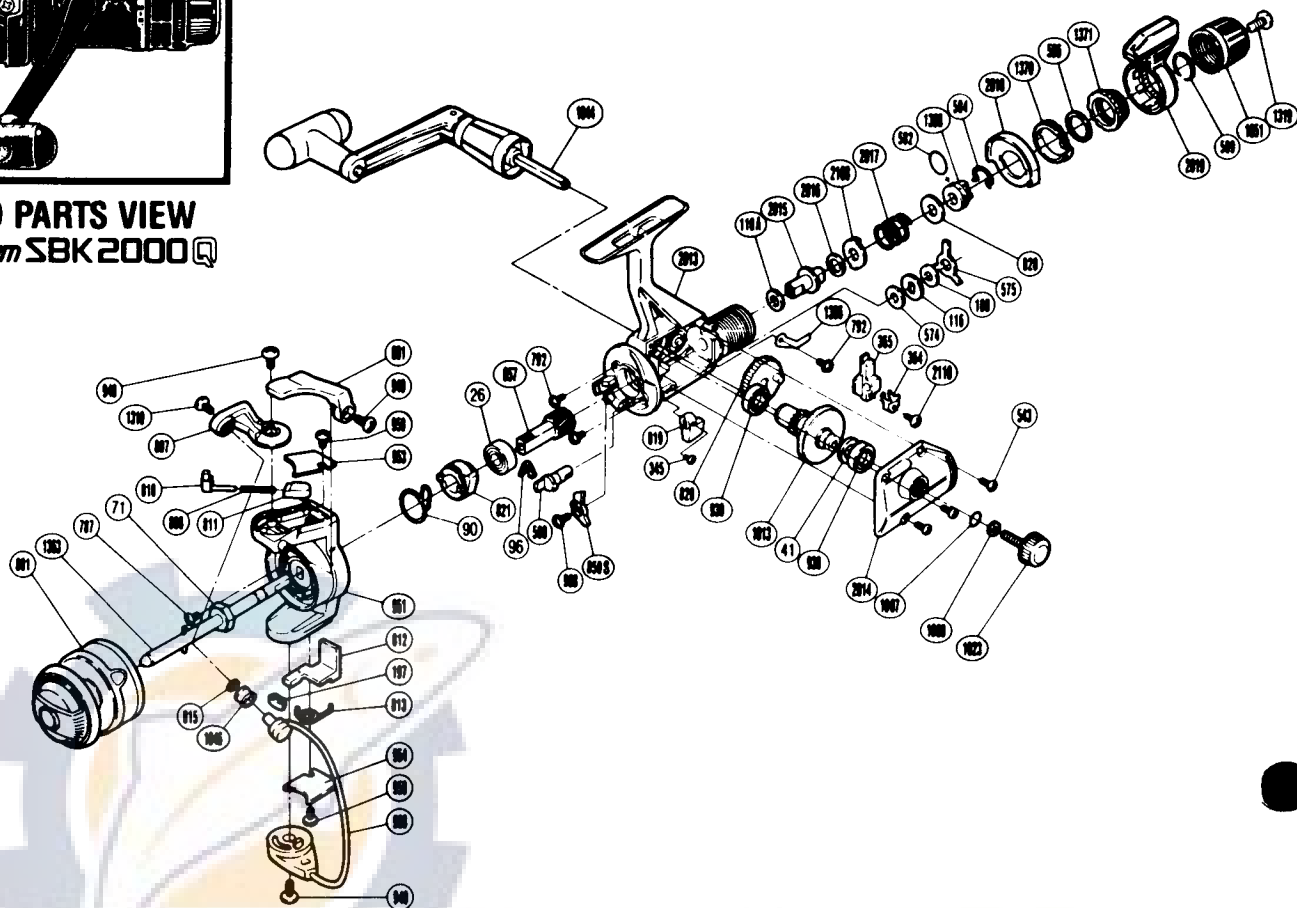

1989 REPAIR MANUALShimano American Corporation, One Shimano Dr.
Irvine, CA 92718**EXPLODED PARTS VIEW***Black Magnum SBK 2000* **PARTS LIST**

PART #	DESCRIPTION	PART #	DESCRIPTION	PART #	DESCRIPTION
RD 0026	Ball Bearing	RD 0801	Spool Assembly (Universal)	RD 1007	Lock Washer Retainer
RD 0041	Drive Gear Washer	RD 0807	Bail Arm	RD 1008	Handle Lock Washer
RD 0071	Rotor Nut	RD 0808	Bail Spring	RD 1013	Drive Gear
RD 0090	Anti-Reverse Pawl Spring	RD 0810	Bail Spring Guide A	RD 1023	Handle Screw Cap
RD 0096	Anti-Reverse Cam Spring	RD 0811	Bail Spring Guide B	RD 1044	Handle Assembly
RD 0108	Drag Washer "C(1)" (Black)	RD 0812	Bail Trip Lever	RD 1046	Sic Ceramic Roller
RD 0110A	Drag Washer "D2" (White)	RD 0813	Lever Spring	RD 1051	Drag Knob
RD 0116	Click Gear	RD 0815	Line Roller Washer	RD 1310	Line Roller Screw
RD 0197	Bail Trip Slide Cam	RD 0819	Anti-Reverse Lever (Black)	RD 1319	Drag Knob Screw
RD 0345	Anti-Reverse Lever Screw	RD 0820	Oscillating Gear	RD 1363	Main Shaft
RD 0364	Oscillating Slider Retainer	RD 0821	Anti-Reverse Ratchet	RD 1366	Drag Click
RD 0365	Oscillating Slider	RD 0828	Drag Spring Washer "A"	RD 1368	Pressure Screw
RD 0543	Side Cover Screw (B)	RD 0850S	Anti-Reverse Pawl	RD 1370	Lever Click Gear
RD 0569	Anti-Reverse Cam	RD 0861	Quick-Fire II Trigger	RD 1371	Fightin' Pressure Screw
RD 0574	Drag Washer "C2" (White)	RD 0930	Ball Bearing	RD 2013	Body
RD 0575	Eared Washer "BF"	RD 0940	Bail Trip Cam Screw	RD 2014	Side Cover
RD 0582	"O" Ring	RD 0949	Trigger Screw	RD 2015	Drag Shaft
RD 0584	Hold Click Spring	RD 0951	Rotor	RD 2016	Drag Washer "H2" (White)
RD 0586	Fightin' Pressure Screw Washer	RD 0953	Bail Spring Cover	RD 2017	Drag Coil Spring
RD 0589	Lever Hold Spring	RD 0954	Bail Trip Cover	RD 2018	Lever Quadrant
RD 0657	Pinion Gear	RD 0958	Bail Trip Cover Screw	RD 2019	Fightin' Drag II Lever
RD 0787	Nut Lock Screw	RD 0968	Bail Assembly	RD 2108	Eared Washer "B"
RD 0792	Bearing Retainer Screw	RD 0998	Anti-Reverse Pawl Screw	RD 2110	Slider Retainer Screw