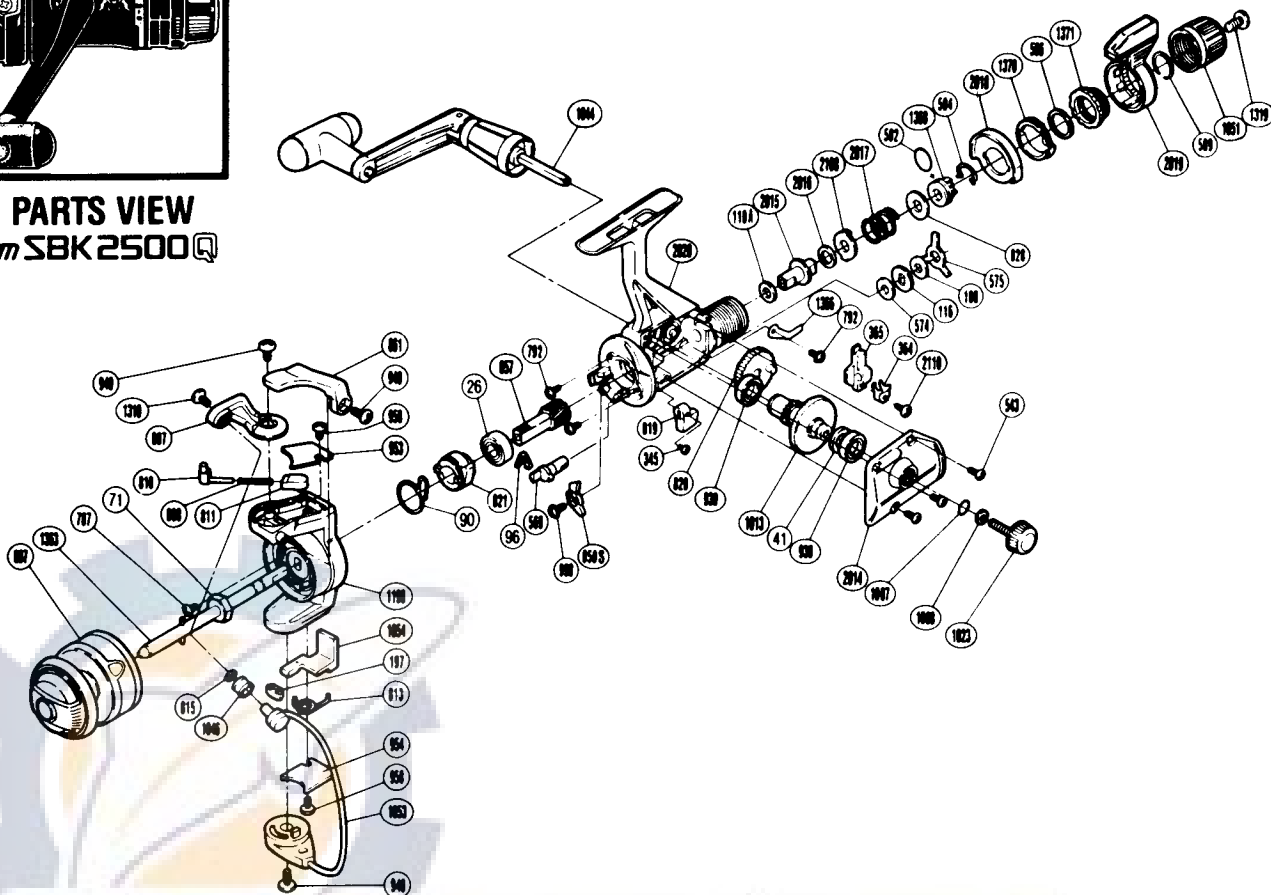

EXPLODED PARTS VIEW
Black Magnum SBK 2500

PARTS LIST

PART # DESCRIPTION

RD 0026	Ball Bearing
RD 0041	Drive Gear Washer
RD 0071	Rotor Nut
RD 0090	Anti-Reverse Pawl Spring
RD 0096	Anti-Reverse Cam Spring
RD 0108	Drag Washer "C(1)" (Black)
RD 0110A	Drag Washer "D2" (White)
RD 0116	Click Gear
RD 0197	Bail Trip Slide Cam
RD 0345	Anti-Reverse Lever Screw
RD 0364	Oscillating Slider Retainer
RD 0365	Oscillating Slider
RD 0543	Side Cover Screw (B)
RD 0569	Anti-Reverse Cam
RD 0574	Drag Washer "C2" (White)
RD 0575	Eared Washer "BF"
RD 0582	"O" Ring
RD 0584	Hold Click Spring
RD 0586	Fightin' Pressure Screw Washer
RD 0589	Lever Hold Spring
RD 0657	Pinion Gear
RD 0787	Nut Lock Screw
RD 0792	Bearing Retainer Screw

PART # DESCRIPTION

RD 0807	Bail Arm
RD 0808	Bail Spring
RD 0810	Bail Spring Guide A
RD 0811	Bail Spring Guide B
RD 0813	Lever Spring
RD 0815	Line Roller Washer
RD 0819	Anti-Reverse Lever (Black)
RD 0820	Oscillating Gear
RD 0821	Anti-Reverse Ratchet
RD 0828	Drag Spring Washer "A"
RD 0850S	Anti-Reverse Pawl
RD 0861	Quick-Fire II Trigger
RD 0897	Spool Assembly (Universal)
RD 0930	Bail Bearing
RD 0940	Bail Trip Cam Screw
RD 0949	Trigger Screw
RD 0953	Bail Spring Cover
RD 0954	Bail Trip Cover
RD 0958	Bail Trip Cover Screw
RD 0998	Anti-Reverse Pawl Screw
RD 1007	Lock Washer Retainer
RD 1008	Handle Lock Washer
RD 1013	Drive Gear

PART # DESCRIPTION

RD 1023	Handle Screw Cap
RD 1044	Handle Assembly
RD 1046	Sic Ceramic Roller
RD 1051	Drag Knob
RD 1053	Bail Assembly
RD 1054	Bail Trip Lever
RD 1199	Rotor
RD 1310	Line Roller Screw
RD 1319	Drag Knob Screw
RD 1363	Main Shaft
RD 1366	Drag Click
RD 1368	Pressure Screw
RD 1370	Lever Click Gear
RD 1371	Fightin' Pressure Screw
RD 2014	Side Cover
RD 2015	Drag Shaft
RD 2016	Drag Washer "H2" (White)
RD 2017	Drag Coil Spring
RD 2018	Lever Quadrant
RD 2019	Fightin' Drag II Lever
RD 2020	Body
RD 2108	Eared Washer "B"
RD 2110	Slider Retainer Screw