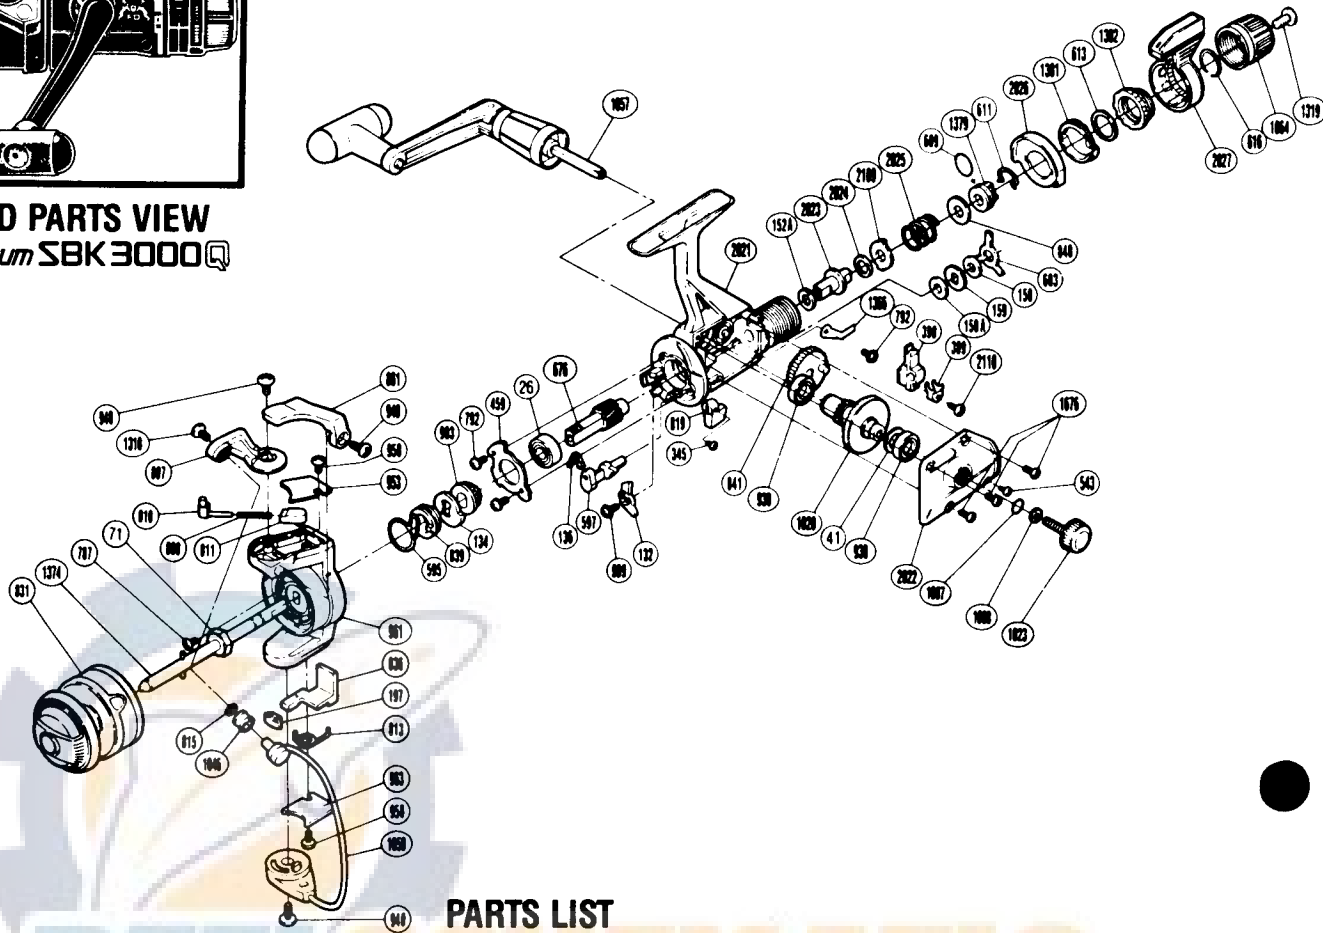

EXPLODED PARTS VIEW

Black Magnum SBK 3000

PARTS LIST

PART # DESCRIPTION

RD 0026	Ball Bearing
RD 0041	Drive Gear Washer
RD 0071	Rotor Nut
RD 0132	Anti-Reverse Pawl Assembly
RD 0134	Anti-Reverse Ratchet
RD 0136	Anti-Reverse Cam Spring
RD 0150	Drag Washer "C1" (Black)
RD 0150A	Drag Washer "C2" (White)
RD 0152A	Drag Washer "D2" (White)
RD 0159	Click Gear
RD 0197	Bail Trip Slide Cam
RD 0345	Anti-Reverse Lever Screw
RD 0389	Oscillating Slider Retainer
RD 0390	Oscillating Slider
RD 0459	Bearing Retainer
RD 0543	Side Cover Screw (B)
RD 0595	Anti-Reverse Pawl Spring
RD 0597	Anti-Reverse Cam
RD 0603	Eared Washer "BF"
RD 0609	"O" Ring
RD 0611	Hold Click Spring
RD 0613	Fightin' Pressure Screw Washer
RD 0616	Lever Hold Spring
RD 0676	Pinion Gear

PART # DESCRIPTION

RD 0787	Nut Lock Screw
RD 0792	Bearing Retainer Screw
RD 0807	Bail Arm
RD 0808	Bail Spring
RD 0810	Bail Spring Guide A
RD 0811	Bail Spring Guide B
RD 0813	Lever Spring
RD 0815	Line Roller Washer
RD 0819	Anti-Reverse Lever (Black)
RD 0831	Spool Assembly (Universal)
RD 0836	Bail Trip Lever
RD 0839	Anti-Reverse Spring Holder
RD 0841	Oscillating Gear
RD 0848	Drag Spring Washer "A"
RD 0861	Quick-Fire II Trigger
RD 0903	Pinion Spacer
RD 0930	Ball Bearing
RD 0940	Bail Trip Cam Screw
RD 0949	Trigger Screw
RD 0953	Bail Spring Cover
RD 0958	Bail Trip Cover Screw
RD 0961	Rotor
RD 0963	Bail Trip Cover
RD 0999	Anti-Reverse Pawl Screw
RD 1007	Lock Washer Retainer

PART # DESCRIPTION

RD 1008	Handle Lock Washer
RD 1020	Drive Gear
RD 1023	Handle Screw Cap
RD 1046	Sic Ceramic Roller
RD 1057	Handle Assembly
RD 1059	Bail Assembly
RD 1064	Drag Knob
RD 1310	Line Roller Screw
RD 1319	Drag Knob Screw
RD 1366	Drag Click
RD 1374	Main Shaft
RD 1379	Pressure Screw
RD 1381	Lever Click Gear
RD 1382	Fightin' Pressure Screw
RD 1676	Side Cover Screw
RD 2021	Body
RD 2022	Side Cover
RD 2023	Drag Shaft
RD 2024	Drag Washer "H2" (White)
RD 2025	Drag Coil Spring
RD 2026	Lever Quadrant
RD 2027	Fightin' Drag II Lever
RD 2109	Eared Washer "B"
RD 2110	Slider Retainer Screw