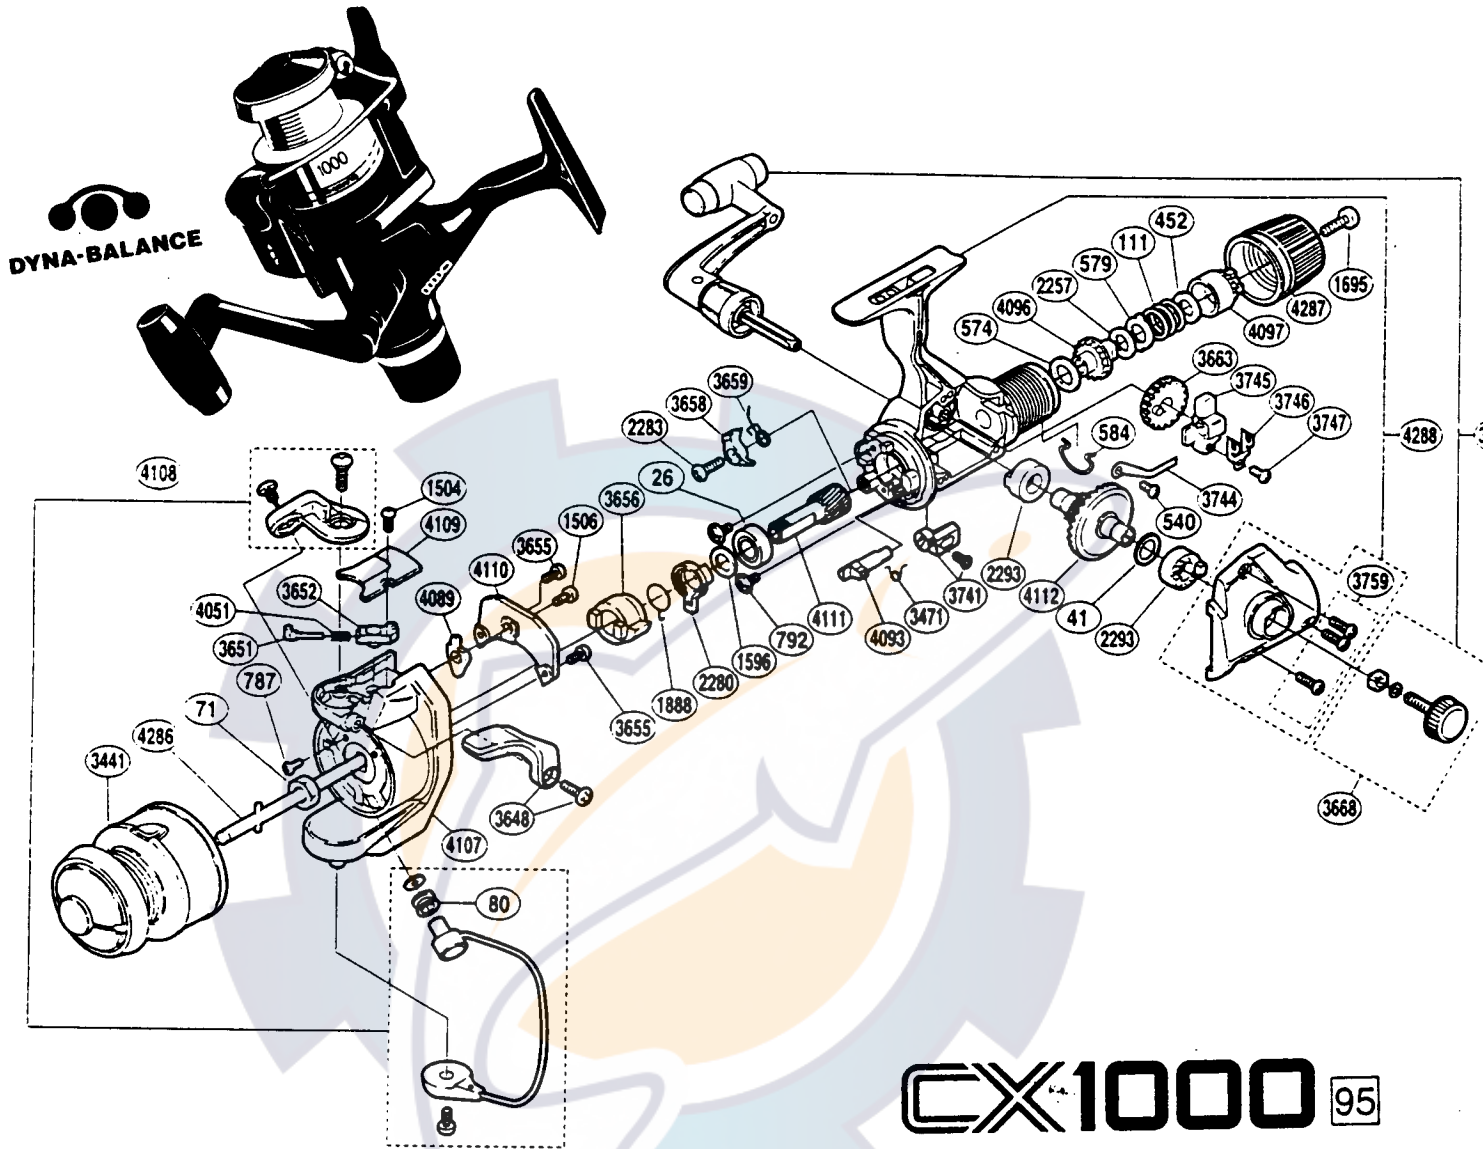

Exploded View

CX1000 95

CX1000R

| Part #  | Description                  | Part #  | Description                    | Part #  | Description                 |
|---------|------------------------------|---------|--------------------------------|---------|-----------------------------|
| RD 0026 | Ball Bearing                 | RD 2280 | Anti-Reverse Lock Out          | RD 3746 | Oscillating Slider Retainer |
| RD 0041 | Drive Gear Washer            | RD 2283 | Anti-Reverse Pawl Screw        | RD 3747 | Slider Retainer Screw       |
| RD 0071 | Rotor Nut                    | RD 2293 | Drive Gear Bushing             | RD 3759 | Side Cover Screws           |
| RD 0080 | Line Roller                  | RD 3441 | Spool Assembly                 | RD 4051 | Bail Spring                 |
| RD 0111 | Drag Coil Spring             | RD 3471 | Anti-Reverse Cam Spring        | RD 4089 | Bail Trip Lever             |
| RD 0452 | Drag Spring Washer           | RD 3648 | Quick Fire II Trigger Assembly | RD 4093 | Anti-Reverse Cam            |
| RD 0540 | Drag Click Screw             | RD 3651 | Bail Spring Guide (A)          | RD 4096 | Drag Shaft                  |
| RD 0574 | Drag Washer "C" (cloth)      | RD 3652 | Bail Spring Guide (B)          | RD 4097 | Pressure Screw              |
| RD 0579 | Eared Washer "B"             | RD 3655 | Cover Screw                    | RD 4107 | Rotor Assembly              |
| RD 0584 | Hold Click Spring            | RD 3656 | Anti-Reverse Ratchet           | RD 4108 | Bail Assembly               |
| RD 0787 | Nut Lock Screw               | RD 3658 | Anti-Reverse Pawl              | RD 4109 | Bail Spring Cover           |
| RD 0792 | Bearing Retainer Screw       | RD 3659 | Anti-Reverse Pawl Spring       | RD 4110 | Counterbalance Cover        |
| RD 1504 | Bail Spring Cover Screw      | RD 3663 | Oscillating Gear               | RD 4111 | Pinion Gear                 |
| RD 1506 | Bail Trip Lever Screw        | RD 3668 | Handle Screw Cap Assembly      | RD 4112 | Drive Gear                  |
| RD 1596 | Bushing Washer               | RD 3675 | Handle Assembly                | RD 4286 | Main Shaft Assembly         |
| RD 1695 | Drag Knob Screw              | RD 3741 | Anti-Reverse Lever Assembly    | RD 4287 | Drag Knob Assembly          |
| RD 1888 | Anti-Reverse Lock Out Spring | RD 3744 | Drag Click                     | RD 4288 | Body Assembly               |
| RD 2257 | Drag Washer "H" (blue)       | RD 3745 | Oscillating Slider             |         |                             |