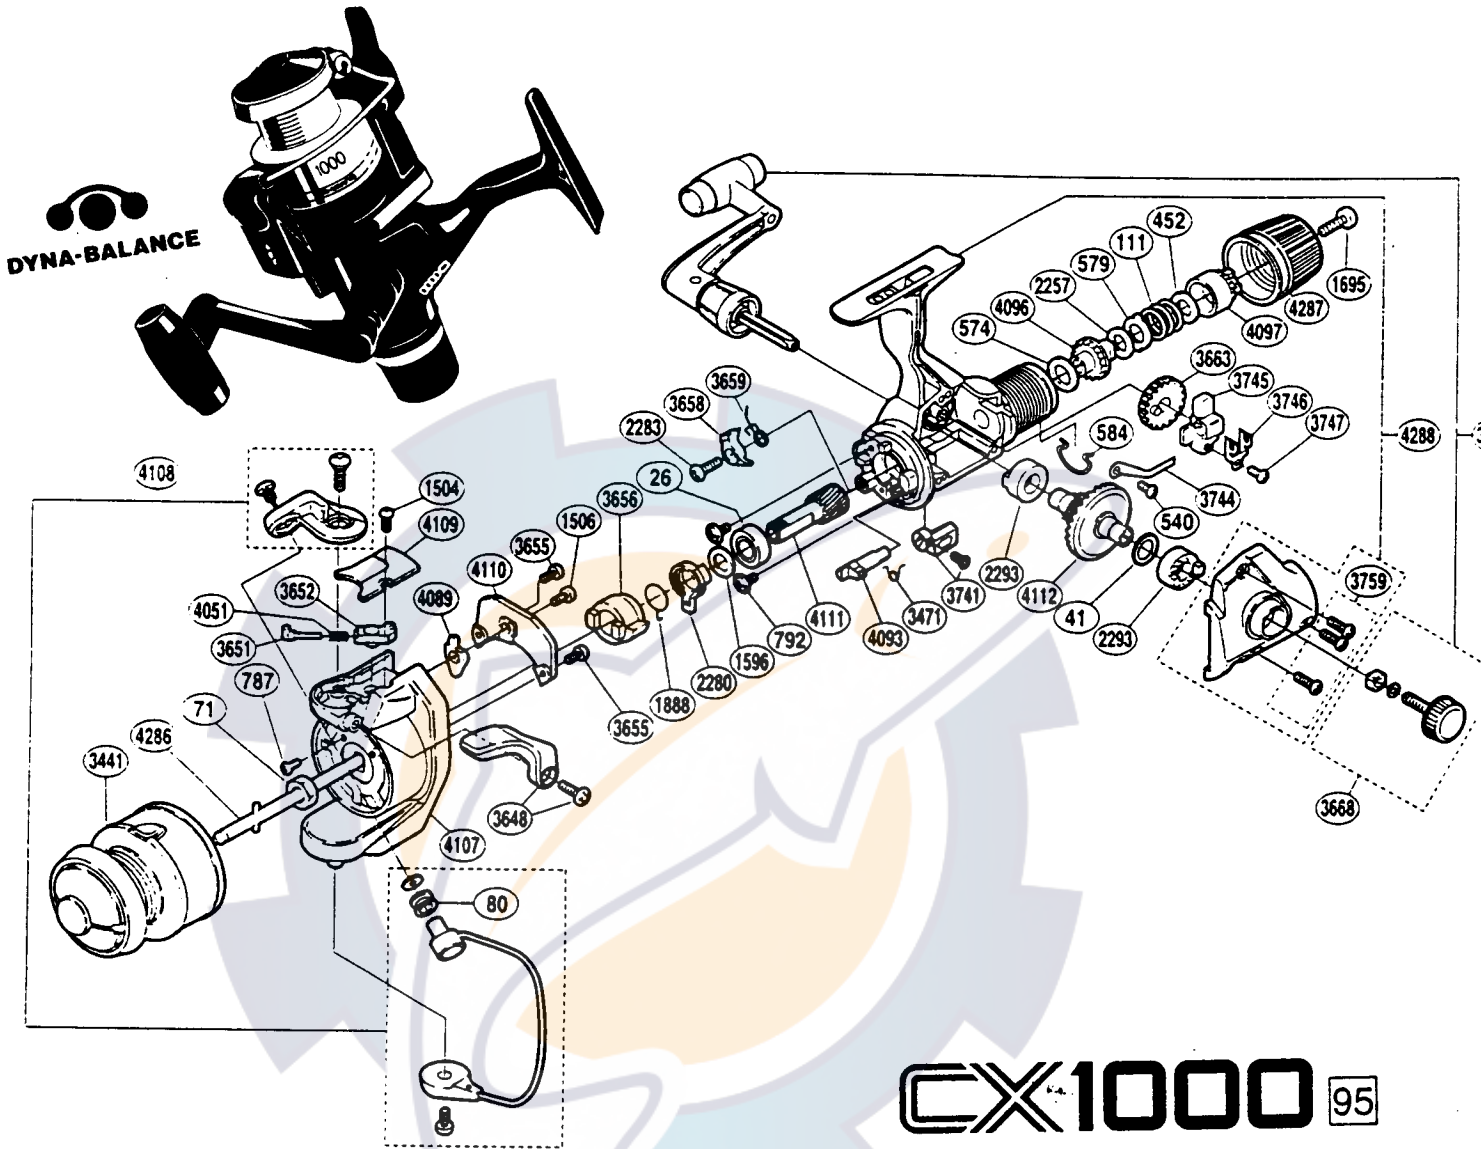

Exploded View

CX1000R

Part #	Description	Part #	Description	Part #	Description
RD 0026	Ball Bearing	RD 2280	Anti-Reverse Lock Out	RD 3746	Oscillating Slider Retainer
RD 0041	Drive Gear Washer	RD 2283	Anti-Reverse Pawl Screw	RD 3747	Slider Retainer Screw
RD 0071	Rotor Nut	RD 2293	Drive Gear Bushing	RD 3759	Side Cover Screws
RD 0080	Line Roller	RD 3441	Spool Assembly	RD 4051	Bail Spring
RD 0111	Drag Coil Spring	RD 3471	Anti-Reverse Cam Spring	RD 4089	Bail Trip Lever
RD 0452	Drag Spring Washer	RD 3648	Quick Fire II Trigger Assembly	RD 4093	Anti-Reverse Cam
RD 0540	Drag Click Screw	RD 3651	Bail Spring Guide (A)	RD 4096	Drag Shaft
RD 0574	Drag Washer "C" (cloth)	RD 3652	Bail Spring Guide (B)	RD 4097	Pressure Screw
RD 0579	Eared Washer "B"	RD 3655	Cover Screw	RD 4107	Rotor Assembly
RD 0584	Hold Click Spring	RD 3656	Anti-Reverse Ratchet	RD 4108	Bail Assembly
RD 0787	Nut Lock Screw	RD 3658	Anti-Reverse Pawl	RD 4109	Bail Spring Cover
RD 0792	Bearing Retainer Screw	RD 3659	Anti-Reverse Pawl Spring	RD 4110	Counterbalance Cover
RD 1504	Bail Spring Cover Screw	RD 3663	Oscillating Gear	RD 4111	Pinion Gear
RD 1506	Bail Trip Lever Screw	RD 3668	Handle Screw Cap Assembly	RD 4112	Drive Gear
RD 1596	Bushing Washer	RD 3675	Handle Assembly	RD 4286	Main Shaft Assembly
RD 1695	Drag Knob Screw	RD 3741	Anti-Reverse Lever Assembly	RD 4287	Drag Knob Assembly
RD 1888	Anti-Reverse Lock Out Spring	RD 3744	Drag Click	RD 4288	Body Assembly
RD 2257	Drag Washer "H" (blue)	RD 3745	Oscillating Slider		