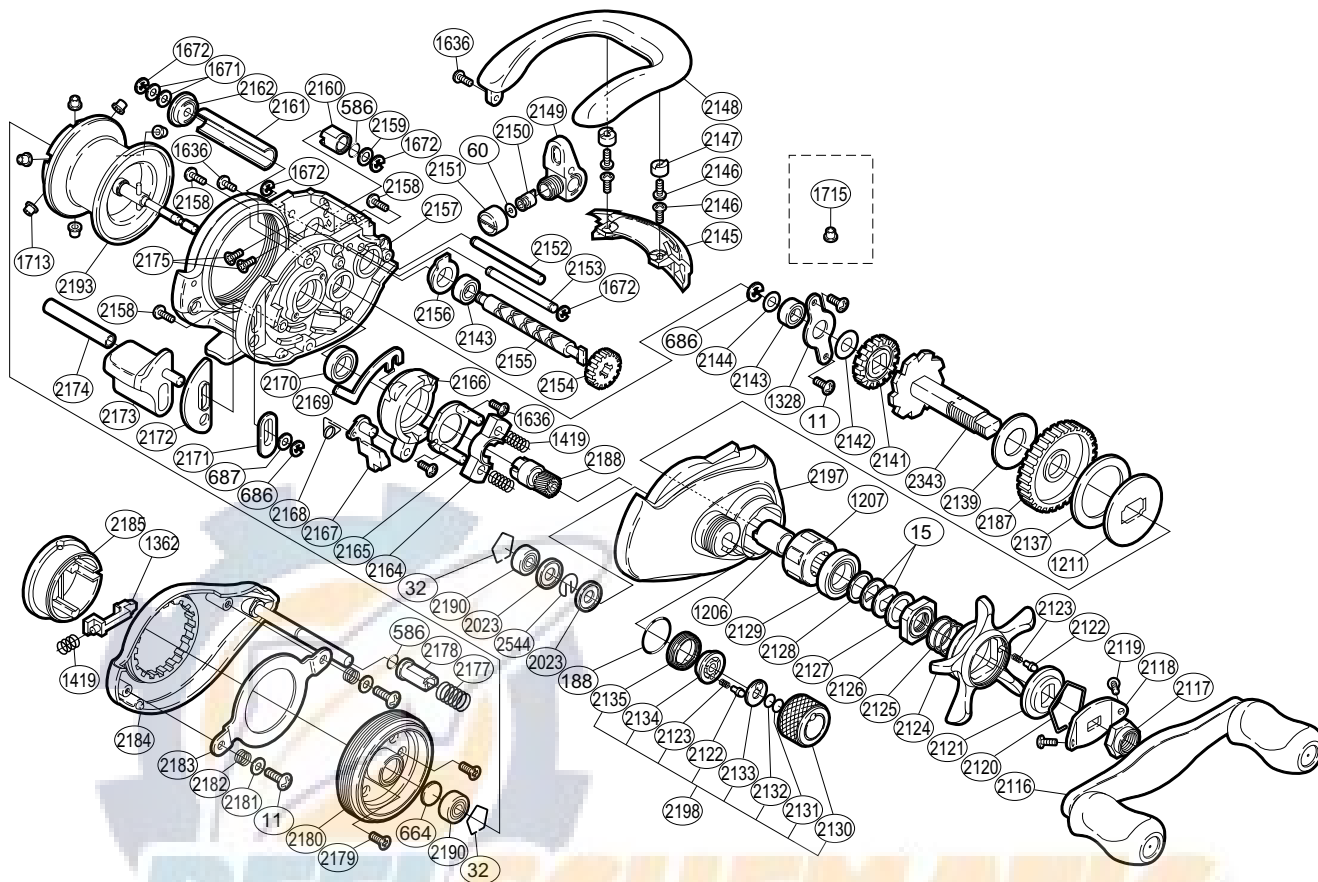

SHIMANO®

CALAIS®

CL-200MG-5

Part No.	Description	Part No.	Description	Part No.	Description
BNT0011	Multi-Purpose Screw (A)	BNT2128	Bearing Washer	BNT2164	Yoke
BNT0015	Drag Spring Washer	BNT2129	Star Drag Bearing	BNT2165	Clutch Cam Retainer
BNT0032	Bearing Retainer	BNT2130	Cast Control Cap	BNT2166	Clutch Cam
BNT0060	Spacer (optional)	BNT2131	Spool Tension Spacer (B)	BNT2167	Clutch Pawl
BNT0188	"O" Ring	BNT2132	Spool Tension Spacer (A)	BNT2168	Clutch Pawl Spring
BNT0586	Friction Ring	BNT2133	Cast Control Click Plate	BNT2169	Clutch Plate
BNT0664	Spacer (B)	BNT2134	Click Pin Holder	BNT2170	Ball Bearing
BNT0686	"E" Lock	BNT2135	Cast Control Click Holder	BNT2171	Clutch Bar Guide (A)
BNT0687	Spacer	BNT2137	Drag Washer (C)	BNT2172	Clutch Bar Guide (B)
BNT1206	Roller Clutch Inner Tube	BNT2139	Drag Washer (A)	BNT2173	Quick-Fire II Clutch Bar
BNT1207	Roller Clutch Bearing	BNT2141	Idle Gear (A)	BNT2174	Clutch Bar Support
BNT1211	Key Washer	BNT2142	Idle Gear (A) Spacer	BNT2175	Thumb Rest Screw
BNT1328	Drive Shaft Retainer	BNT2143	Ball Bearing	BNT2177	Left Side Plate Spring
BNT1362	Turnkey Pawl	BNT2144	Drive Shaft Washer	BNT2178	Damper (A)
BNT1419	Yoke Spring	BNT2145	Level Wind Protector	BNT2179	Brake Case Screw
BNT1636	Multi-Purpose Screw (B)	BNT2146	Line Guard Screw	BNT2180	Brake Case
BNT1671	Worm Shaft Washer	BNT2147	Line Guard Screw Cover	BNT2181	Brake Case Ring Washer
BNT1672	"E" Lock	BNT2148	Thumb Rest	BNT2182	Brake Case Ring Spring
BNT1713	Brake Collar (green)	BNT2149	Line Guide	BNT2183	Brake Case Ring
BNT2023	Spool Shaft Clip Holder	BNT2150	Line Guide Pawl	BNT2184	Left Side Plate
BNT2116	Handle Assembly	BNT2151	Pawl Cap	BNT2185	Turnkey Dial
BNT2117	Handle Nut	BNT2152	Level Wind Guide	BNT2187	Drive Gear
BNT2118	Handle Nut Plate	BNT2153	Line Guard (C)	BNT2188	Pinion Gear
BNT2119	Nut Plate Screw	BNT2154	Idle Gear (C)	BNT2190	Ball Bearing
BNT2120	Click Plate Retainer	BNT2155	Worm Shaft	BNT2193	Spool Assembly
BNT2121	Star Drag Click Plate	BNT2156	Worm Bushing (A)	BNT2197	Right Side Plate
BNT2122	Click Pin	BNT2157	One-Piece Frame	BNT2198	Cast Control Cap Assembly
BNT2123	Click Spring	BNT2158	Right Side Plate Screw	BNT2343	Drive Shaft
BNT2124	Star Drag	BNT2159	Damper Washer	BNT2544	Spool Shaft Clip
BNT2125	Star Drag Spring	BNT2160	Damper (B)		
BNT2126	Star Drag Nut	BNT2161	Level Wind Guard		
BNT2127	Star Drag Spacer	BNT2162	Worm Bushing (B)	BNT1715	Brake Collar (red)