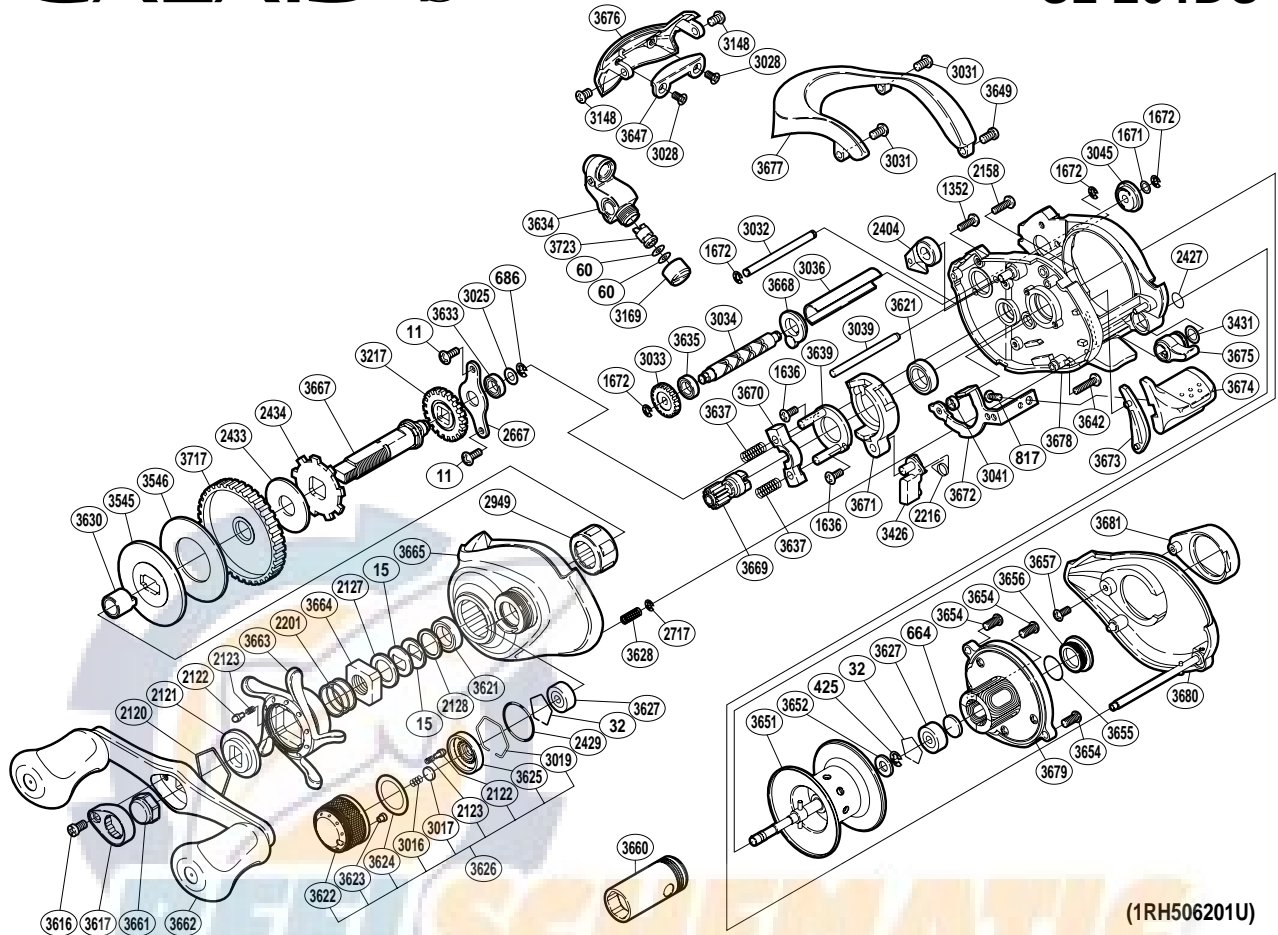

SHIMANO

CALAIS SA-RB

CL-201DC

(1RH506201U)

Part No.	Description	Part No.	Description	Part No.	Description
BNT0011	Screw	BNT3028	Screw	BNT3647	Line Guard Retainer
BNT0015	Drag Spring Washer	BNT3031	Screw	BNT3649	Screw
BNT0032	Bearing Retainer	BNT3032	Line Guard	BNT3651	Spool Assembly
BNT0060	Spacer	BNT3033	Idle Gear	BNT3652	Magnetic Plate
BNT0425	E Lock	BNT3034	Worm Shaft	BNT3654	Screw
BNT0664	Spacer B	BNT3036	Level Wind Guard	BNT3655	O Ring
BNT0686	E Lock	BNT3039	Level Wind Guide	BNT3656	Oil Cap
BNT0817	Screw	BNT3041	Clutch Plate Shaft Support	BNT3657	Screw
BNT1352	Screw	BNT3045	Worm Bushing B	BNT3661	Handle Nut
BNT1636	Screw	BNT3148	Screw	BNT3662	Handle Assembly
BNT1671	Washer	BNT3169	Pawl Cap	BNT3663	Star Drag
BNT1672	E Lock	BNT3217	Idle Gear	BNT3664	Star Drag Nut
BNT2120	Click Plate Retainer	BNT3426	Clutch Pawl	BNT3665	Left Side Plate
BNT2121	Star Drag Click	BNT3431	Washer	BNT3667	Drive Shaft
BNT2122	Click Pin	BNT3545	Key Washer	BNT3668	Worm Bushing A
BNT2123	Click Spring	BNT3546	Drag Washer	BNT3669	Pinion Gear
BNT2127	Star Drag Spacer	BNT3616	Screw	BNT3670	Yoke
BNT2128	Bearing Washer	BNT3617	Handle Nut Plate	BNT3671	Clutch Cam
BNT2158	Screw	BNT3621	Ball Bearing	BNT3672	Clutch Plate
BNT2201	Star Drag Spring	BNT3622	Cast Control Cap	BNT3673	Clutch Bar Guide B
BNT2216	Clutch Pawl Spring	BNT3623	Cast Control Cap Retainer	BNT3674	Quick-Fire II Clutch Bar
BNT2404	Anti-Reverse Pawl	BNT3624	Retainer Sheet	BNT3675	Side Plate Cam Lever
BNT2427	O Ring	BNT3625	Cast Control Click Plate	BNT3676	Level Wind Protector
BNT2429	O Ring	BNT3626	Cast Control Cap Assembly	BNT3677	Thumb Rest
BNT2433	Drag Washer	BNT3627	Ball Bearing	BNT3678	One-Piece Frame
BNT2434	Anti-Reverse Ratchet	BNT3628	Side Plate Spring	BNT3679	Digital Control Assembly
BNT2667	Drive Shaft Retainer	BNT3630	Roller Clutch Inner Tube	BNT3680	Right Side Plate
BNT2717	E Lock	BNT3633	Ball Bearing	BNT3681	BR Retainer
BNT2949	Roller Clutch Bearing	BNT3634	Line Guide	BNT3717	Drive Gear
BNT3016	Spool Tension Spring	BNT3635	Ball Bearing	BNT3723	Line Guide Pawl
BNT3017	Cast Control Spacer	BNT3637	Yoke Spring		
BNT3019	Cast Control Click Holder	BNT3639	Clutch Cam Retainer		
BNT3025	Washer	BNT3642	Screw	BNT3660	Wrench (accessory)