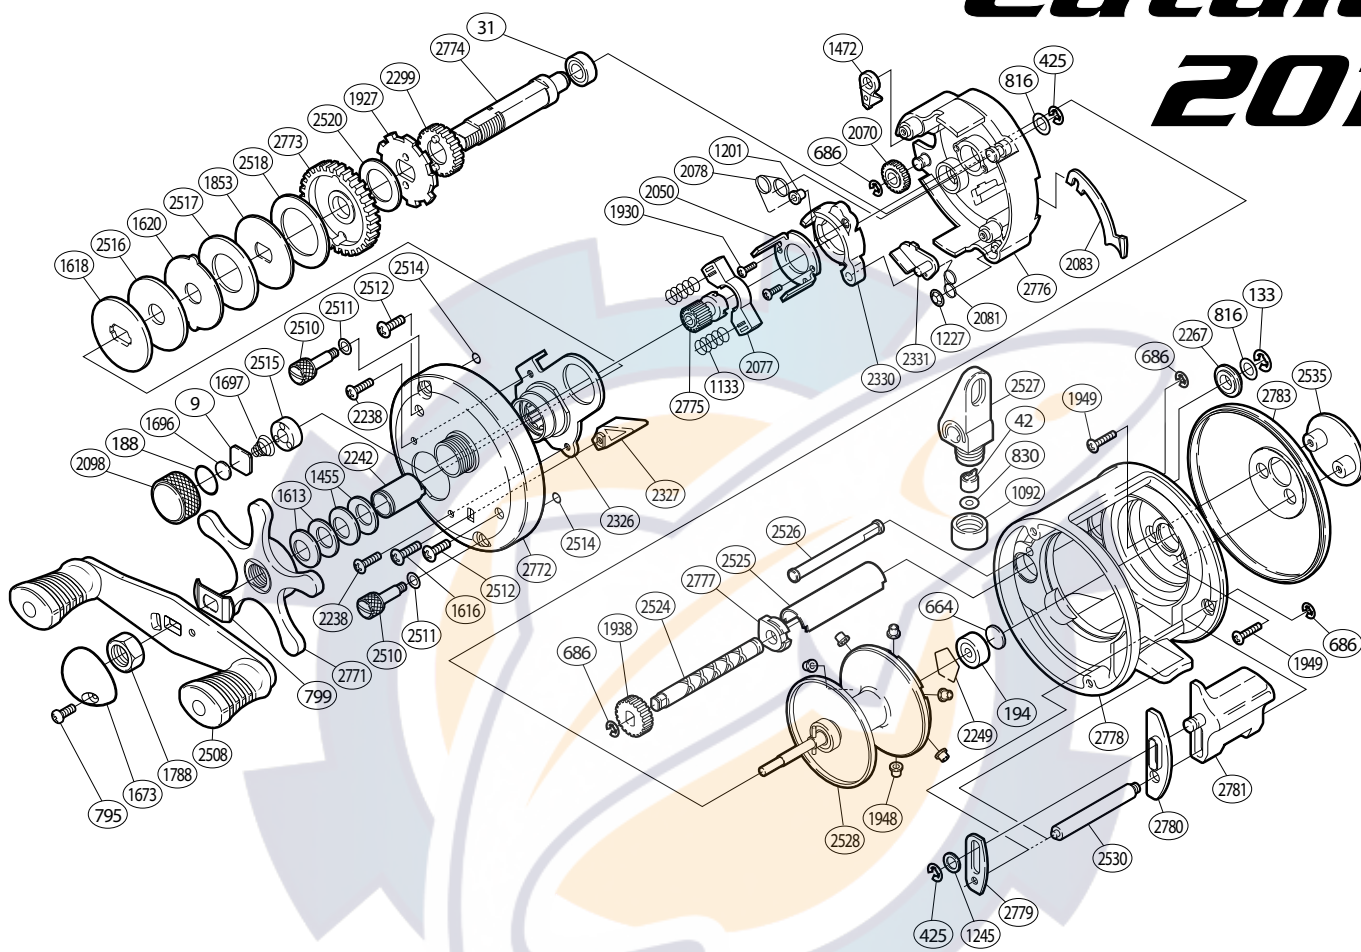

# Catala™ 201

01

**Part No. Description**

- BNT0009 Spacer (A)
- BNT0031 Ball Bearing
- BNT0042 Line Guide Pawl
- BNT0133 Worm Shaft Retainer
- BNT0188 "O" Ring
- BNT0194 Ball Bearing
- BNT0425 "E" Lock
- BNT0664 Spacer (B)
- BNT0686 "E" Lock
- BNT0795 Handle Nut Plate Screw
- BNT0799 Friction Washer
- BNT0816 Shaft Washer
- BNT0830 Spacer (optional)
- BNT1092 Pawl Cap
- BNT1133 Yoke Spring
- BNT1201 Retractor Spring Collar
- BNT1227 Push Nut (SPN-2)
- BNT1245 Clutch Bar Support Spacer
- BNT1455 Drag Spring Washer (H)
- BNT1472 Anti-Reverse Pawl
- BNT1613 Drag Spring Washer (L)
- BNT1616 Return Pin Guide Screw
- BNT1618 Key Washer (C)
- BNT1620 Eared Washer
- BNT1673 Handle Nut Plate
- BNT1696 Cast Control Spacer (B)
- BNT1697 Spool Tension Spring

**Part No. Description**

- BNT1788 Handle Nut
- BNT1853 Key Washer (A)
- BNT1927 Anti-Reverse Ratchet
- BNT1930 Clutch Cam Screw
- BNT1938 Idle Gear (C)
- BNT1948 Brake Collar
- BNT1949 I.D. Plate Screw
- BNT2050 Clutch Cam Retainer
- BNT2070 Idle Gear (B)
- BNT2077 Yoke
- BNT2078 Retractor Spring
- BNT2081 Clutch Pawl Spring
- BNT2083 Clutch Plate
- BNT2098 Cast Control Cap
- BNT2238 Bush Plate Screw
- BNT2242 Roller Clutch Inner Tube
- BNT2249 Bearing Retainer
- BNT2267 Worm Bushing (B)
- BNT2299 Idle Gear (A)
- BNT2326 Roller Clutch Assembly
- BNT2327 Return Pin Guide
- BNT2330 Clutch Cam
- BNT2331 Clutch Pawl
- BNT2508 Handle Assembly
- BNT2510 Left Side Plate Nut
- BNT2511 Side Plate Nut Washer
- BNT2512 Left Side Plate Screw