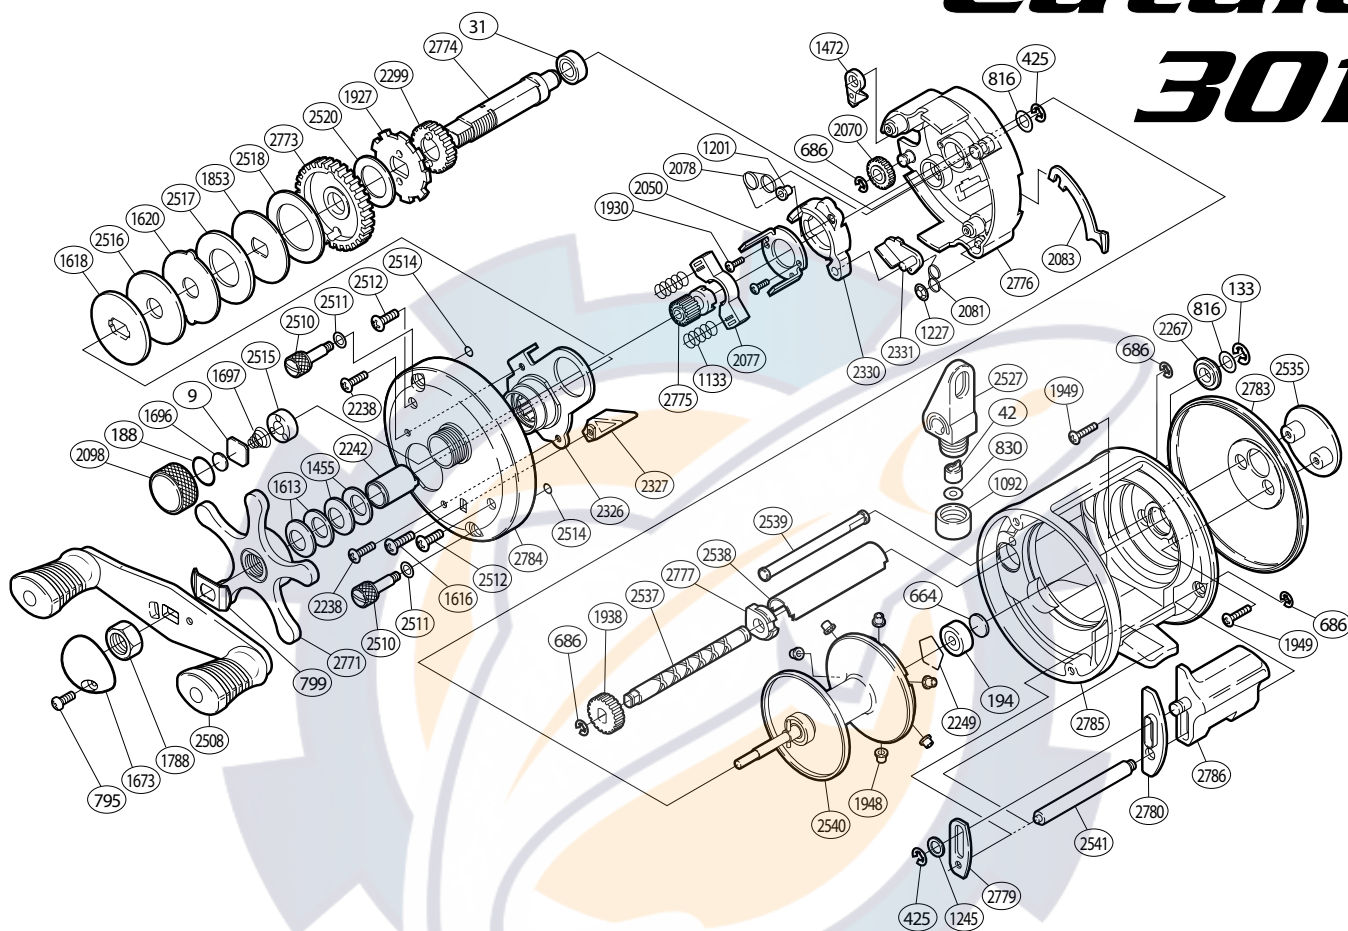

Catala™ 301

01

Part No. Description

- BNT0009 Spacer (A)
- BNT0031 Ball Bearing
- BNT0042 Line Guide Pawl
- BNT0133 Worm Shaft Retainer
- BNT0188 "O" Ring
- BNT0194 Ball Bearing
- BNT0425 "E" Lock
- BNT0664 Spacer (B)
- BNT0686 "E" Lock
- BNT0795 Handle Nut Plate Screw
- BNT0799 Friction Washer
- BNT0816 Shaft Washer
- BNT0830 Spacer (optional)
- BNT1092 Pawl Cap
- BNT1133 Yoke Spring
- BNT1201 Retractor Spring Collar
- BNT1227 Push Nut (SPN-2)
- BNT1245 Clutch Bar Support Spacer
- BNT1455 Drag Spring Washer (H)
- BNT1472 Anti-Reverse Pawl
- BNT1613 Drag Spring Washer (L)
- BNT1616 Return Pin Guide Screw
- BNT1618 Key Washer (C)
- BNT1620 Eared Washer
- BNT1673 Handle Nut Plate
- BNT1696 Cast Control Spacer (B)
- BNT1697 Spool Tension Spring

Part No. Description

- BNT1788 Handle Nut
- BNT1853 Key Washer (A)
- BNT1927 Anti-Reverse Ratchet
- BNT1930 Clutch Cam Screw
- BNT1938 Idle Gear (C)
- BNT1948 Brake Collar
- BNT1949 I.D. Plate Screw
- BNT2050 Clutch Cam Retainer
- BNT2070 Idle Gear (B)
- BNT2077 Yoke
- BNT2078 Retractor Spring
- BNT2081 Clutch Pawl Spring
- BNT2083 Clutch Plate
- BNT2098 Cast Control Cap
- BNT2238 Bush Plate Screw
- BNT2242 Roller Clutch Inner Tube
- BNT2249 Bearing Retainer
- BNT2267 Worm Bushing (B)
- BNT2299 Idle Gear (A)
- BNT2326 Roller Clutch Assembly
- BNT2327 Return Pin Guide
- BNT2330 Clutch Cam
- BNT2331 Clutch Pawl
- BNT2508 Handle Assembly
- BNT2510 Left Side Plate Nut
- BNT2511 Side Plate Nut Washer
- BNT2512 Left Side Plate Screw