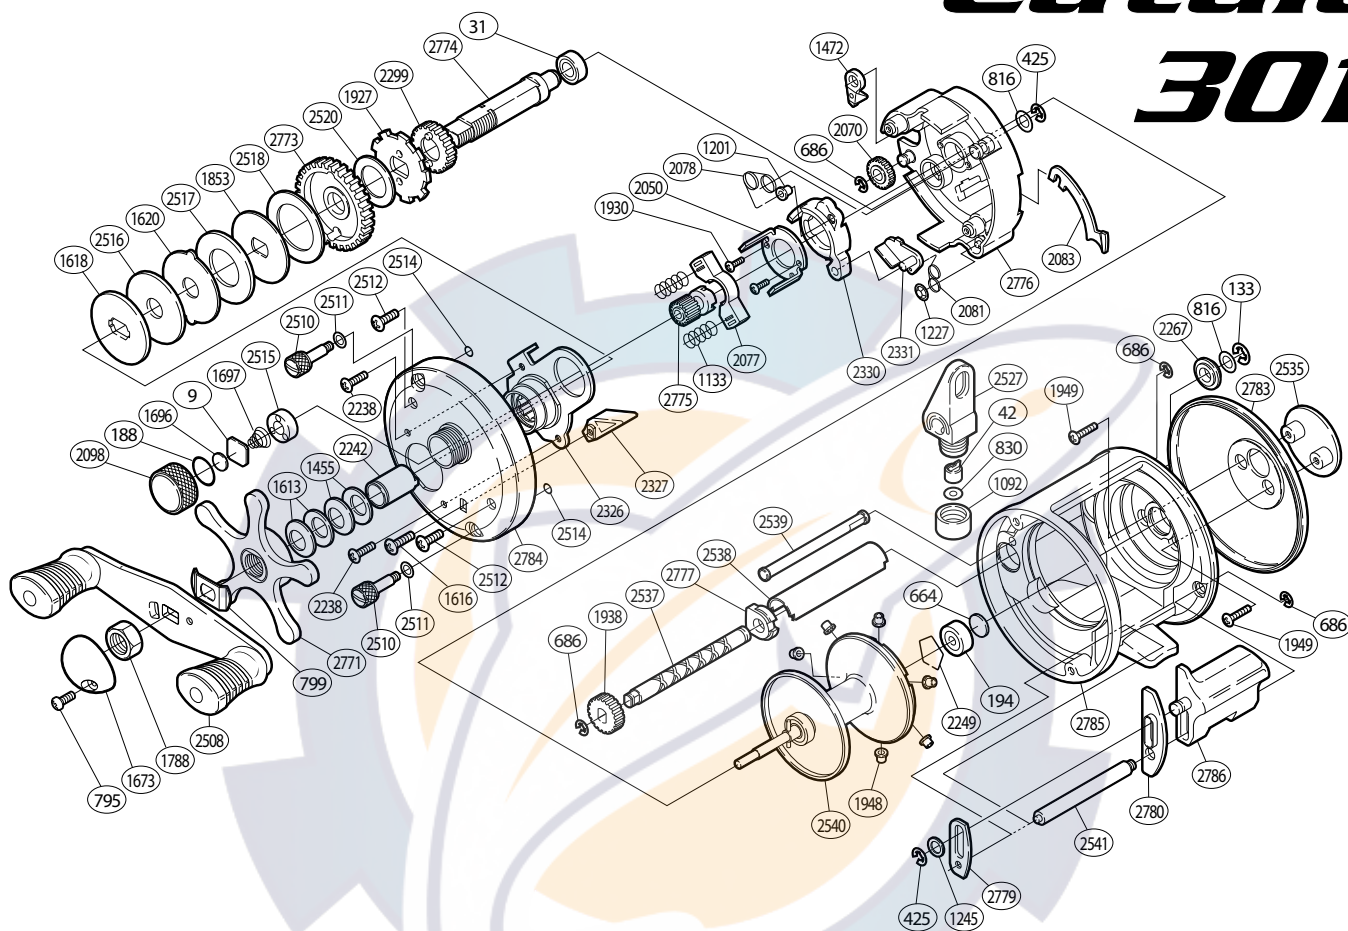

# Catala™ 301

01

**Part No. Description**

- BNT0009 Spacer (A)
- BNT0031 Ball Bearing
- BNT0042 Line Guide Pawl
- BNT0133 Worm Shaft Retainer
- BNT0188 "O" Ring
- BNT0194 Ball Bearing
- BNT0425 "E" Lock
- BNT0664 Spacer (B)
- BNT0686 "E" Lock
- BNT0795 Handle Nut Plate Screw
- BNT0799 Friction Washer
- BNT0816 Shaft Washer
- BNT0830 Spacer (optional)
- BNT1092 Pawl Cap
- BNT1133 Yoke Spring
- BNT1201 Retractor Spring Collar
- BNT1227 Push Nut (SPN-2)
- BNT1245 Clutch Bar Support Spacer
- BNT1455 Drag Spring Washer (H)
- BNT1472 Anti-Reverse Pawl
- BNT1613 Drag Spring Washer (L)
- BNT1616 Return Pin Guide Screw
- BNT1618 Key Washer (C)
- BNT1620 Eared Washer
- BNT1673 Handle Nut Plate
- BNT1696 Cast Control Spacer (B)
- BNT1697 Spool Tension Spring

**Part No. Description**

- BNT1788 Handle Nut
- BNT1853 Key Washer (A)
- BNT1927 Anti-Reverse Ratchet
- BNT1930 Clutch Cam Screw
- BNT1938 Idle Gear (C)
- BNT1948 Brake Collar
- BNT1949 I.D. Plate Screw
- BNT2050 Clutch Cam Retainer
- BNT2070 Idle Gear (B)
- BNT2077 Yoke
- BNT2078 Retractor Spring
- BNT2081 Clutch Pawl Spring
- BNT2083 Clutch Plate
- BNT2098 Cast Control Cap
- BNT2238 Bush Plate Screw
- BNT2242 Roller Clutch Inner Tube
- BNT2249 Bearing Retainer
- BNT2267 Worm Bushing (B)
- BNT2299 Idle Gear (A)
- BNT2326 Roller Clutch Assembly
- BNT2327 Return Pin Guide
- BNT2330 Clutch Cam
- BNT2331 Clutch Pawl
- BNT2508 Handle Assembly
- BNT2510 Left Side Plate Nut
- BNT2511 Side Plate Nut Washer
- BNT2512 Left Side Plate Screw