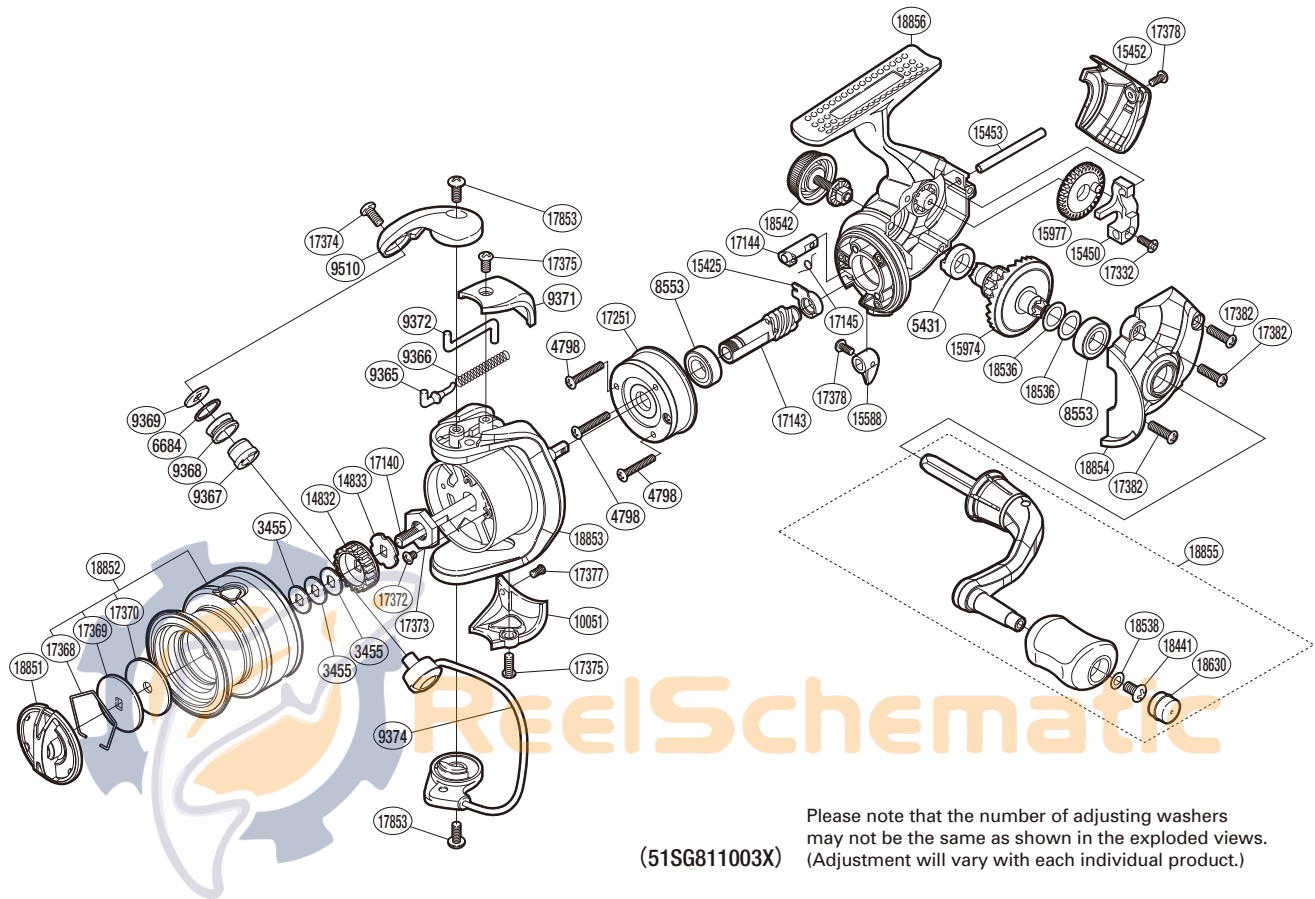

SHIMANO

CATANA

CAT1000FD

Part No.	Description	Part No.	Description	Part No.	Description
RD 3455	Spool Washer	RD15450	Oscillating Slider	RD17375	Screw
RD 4798	Screw	RD15452	Rear Protector	RD17377	Screw
RD 5431	Drive Gear Bushing	RD15453	Oscillating Guide	RD17378	Screw
RD 6684	Line Roller Spacer	RD15588	Anti-Reverse Lever	RD17382	Screw
RD 8553	Ball Bearing	RD15974	Drive Gear	RD17853	Screw
RD 9365	Bail Spring Guide	RD15977	Oscillating Gear	RD18441	Screw
RD 9366	Bail Spring	RD17140	Main Shaft	RD18536	Washer
RD 9367	Line Roller Bushing	RD17143	Pinion Gear	RD18538	Washer
RD 9368	Line Roller	RD17144	Anti-Reverse Cam	RD18542	Handle Screw Cap
RD 9369	Washer	RD17145	Anti-Reverse Cam Spring	RD18630	Handle Knob Seal
RD 9371	Bail Spring Cover	RD17251	Roller Clutch Assembly	RD18851	Drag Knob
RD 9372	Bail Trip Lever	RD17332	Screw	RD18852	Spool Assembly
RD 9374	Bail Assembly	RD17368	Drag Washers Retainer	RD18853	Rotor
RD 9510	Bail Arm	RD17369	Key Washer	RD18854	Side Cover
RD10051	Bail Hold Support Guard	RD17370	Drag Washer	RD18855	Handle Assembly
RD14832	Spool Support A	RD17372	Screw	RD18856	Body
RD14833	Spool Support B	RD17373	Rotor Nut		
RD15425	Pinion Gear Bushing	RD17374	Screw		