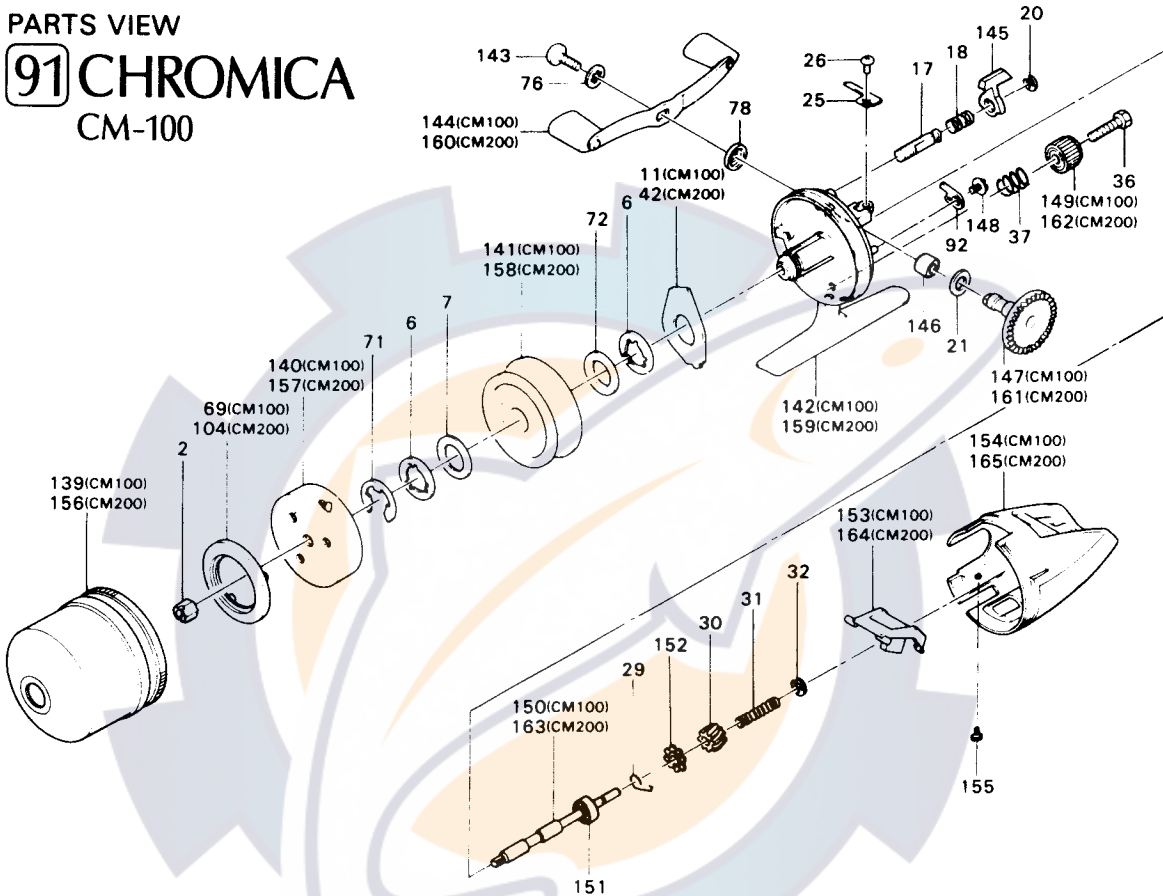

PARTS VIEW

91 CHROMICA CM-100

TO ORDER: USE SP PREFIX
WITH PART NUMBER

PARTS LIST

| SP # | DESCRIPTION | SP # | DESCRIPTION | SP# | DESCRIPTION |
|------|--------------------------|------|----------------------------|------|-------------------------|
| 0002 | Rotor Nut | 0032 | Main Shaft Spring Retainer | 0143 | Handle Lock Screw |
| 0006 | Key Washer | 0036 | Drag Screw | 0144 | Handle Assembly |
| 0007 | Drag Washer (1) | 0037 | Drag Dial Spring | 0145 | Fighting Drag Lever |
| 0011 | Drag Plate Assembly | 0069 | Line Snubber | 0146 | Drive Gear Bushing |
| 0017 | Fighting Drag Shaft | 0071 | Spool Retainer | 0147 | Drive Gear |
| 0018 | Fighting Drag Spring | 0072 | Drag Washer (2) | 0148 | Anti-Reverse Pawl Screw |
| 0020 | "E" Lock | 0076 | Handle Lock Washer | 0149 | Drag Dial |
| 0021 | Drag Lever Click Spring | 0078 | Drive Gear Shaft Cover | 0150 | Main Shaft |
| 0025 | Drag Lever Click Spring | 0092 | Anti-Reverse Pawl | 0151 | Ball Bearing |
| 0026 | Click Spring Screw | 0139 | Front Cover | 0152 | Anti-Reverse Ratchet |
| 0029 | Anti-Reverse Pawl Spring | 0140 | Rotor | 0153 | Push Button |
| 0030 | Pinion Gear | 0141 | Spool | 0154 | Rear Housing |
| 0031 | Main Shaft Spring | 0142 | Body | 0155 | Rear Housing Screw |