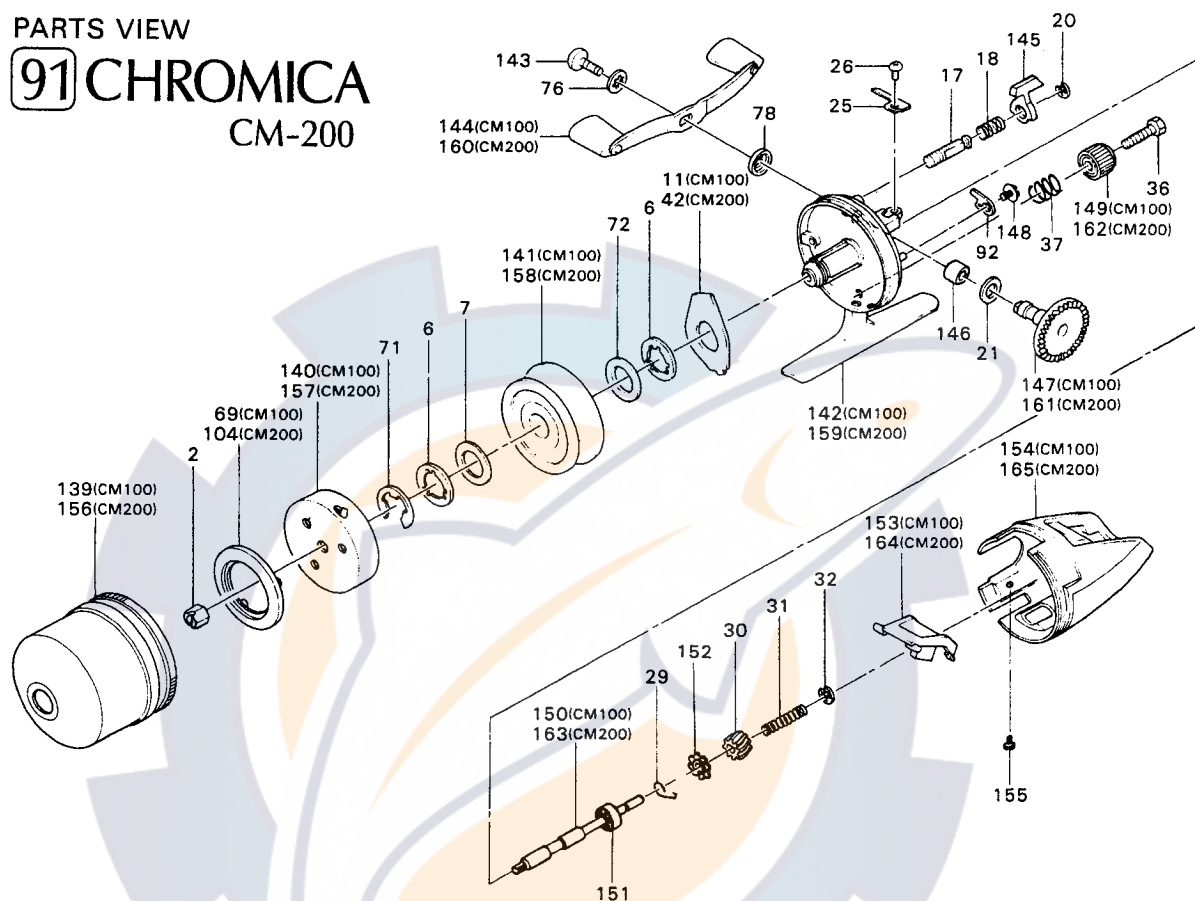

PARTS VIEW
91 CHROMICA
CM-200

TO ORDER: USE SP PREFIX
WITH PART NUMBER

PARTS LIST

SP #	DESCRIPTION	SP #	DESCRIPTION	SP #	DESCRIPTION
0002	Rotor Nut	0032	Main Shaft Spring Retainer	0143	Handle Lock Screw
0006	Key Washer	0036	Drag Screw	0160	Handle Assembly
0007	Drag Washer (1)	0037	Drag Dial Spring	0145	Fighting Drag Lever
0042	Drag Plate Assembly	0104	Line Snubber	0146	Drive Gear Bushing
0017	Fighting Drag Shaft	0071	Spool Retainer	0161	Drive Gear
0018	Fighting Drag Spring	0072	Drag Washer (2)	0148	Anti-Reverse Pawl Screw
0020	"E" Lock	0076	Handle Lock Washer	0162	Drag Dial
0021	Drive Gear Washer	0078	Drive Gear Shaft Cover	0163	Main Shaft
0025	Drag Lever Click Spring	0092	Anti-Reverse Pawl	0151	Ball Bearing
0026	Click Spring Screw	0156	Front Cover	0152	Anti-Reverse Ratchet
0029	Anti-Reverse Pawl Spring	0157	Rotor	0164	Push Button
0030	Pinion Gear	0158	Spool	0165	Rear Housing
0031	Main Shaft Spring	0159	Body	0155	Rear Housing Screw