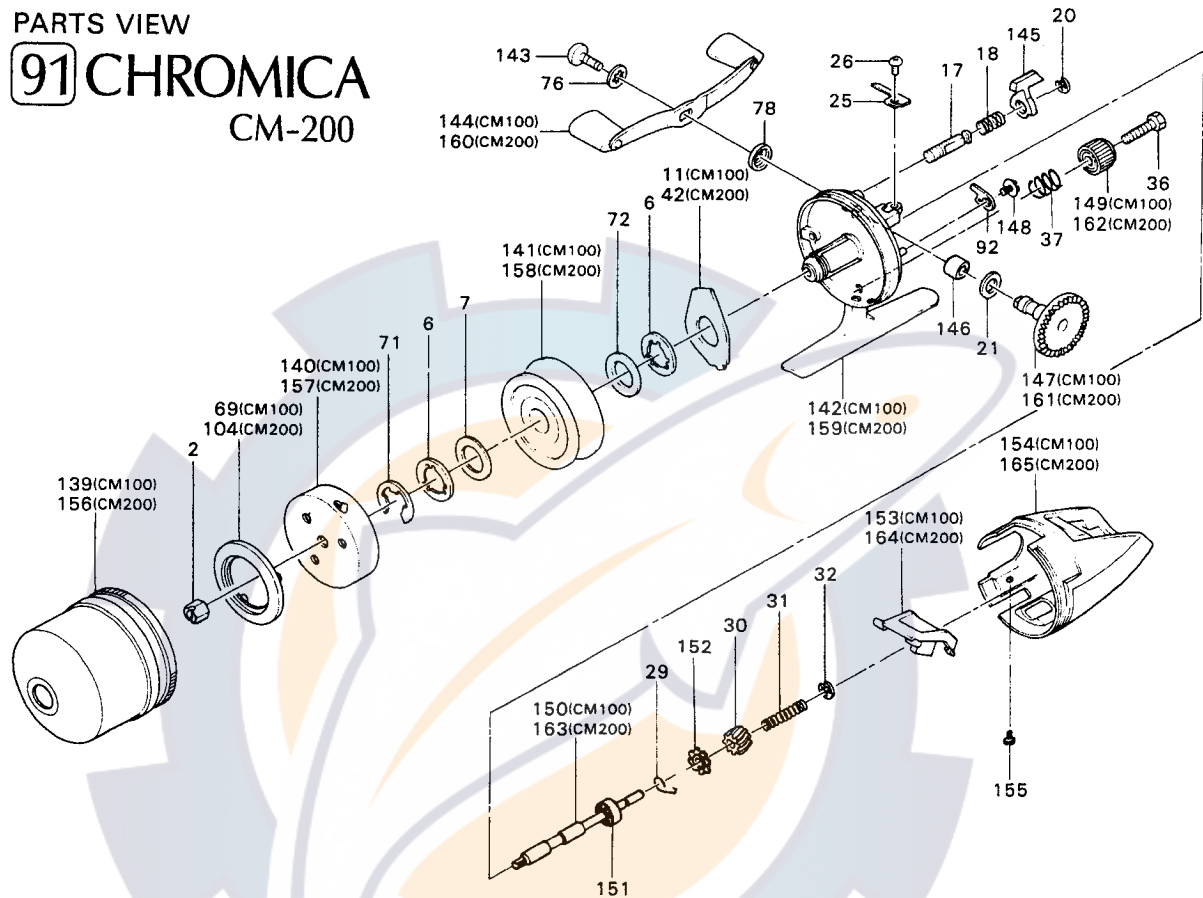

PARTS VIEW
91 CHROMICA
CM-200

TO ORDER: USE SP PREFIX
WITH PART NUMBER

PARTS LIST

SP #	DESCRIPTION	SP #	DESCRIPTION	SP #	DESCRIPTION
0002	Rotor Nut	0032	Main Shaft Spring Retainer	0143	Handle Lock Screw
0006	Key Washer	0036	Drag Screw	0160	Handle Assembly
0007	Drag Washer (1)	0037	Drag Dial Spring	0145	Fighting Drag Lever
0042	Drag Plate Assembly	0104	Line Snubber	0146	Drive Gear Bushing
0017	Fighting Drag Shaft	0071	Spool Retainer	0161	Drive Gear
0018	Fighting Drag Spring	0072	Drag Washer (2)	0148	Anti-Reverse Pawl Screw
0020	"E" Lock	0076	Handle Lock Washer	0162	Drag Dial
0021	Drive Gear Washer	0078	Drive Gear Shaft Cover	0163	Main Shaft
0025	Drag Lever Click Spring	0092	Anti-Reverse Pawl	0151	Ball Bearing
0026	Click Spring Screw	0156	Front Cover	0152	Anti-Reverse Ratchet
0029	Anti-Reverse Pawl Spring	0157	Rotor	0164	Push Button
0030	Pinion Gear	0158	Spool	0165	Rear Housing
0031	Main Shaft Spring	0159	Body	0155	Rear Housing Screw