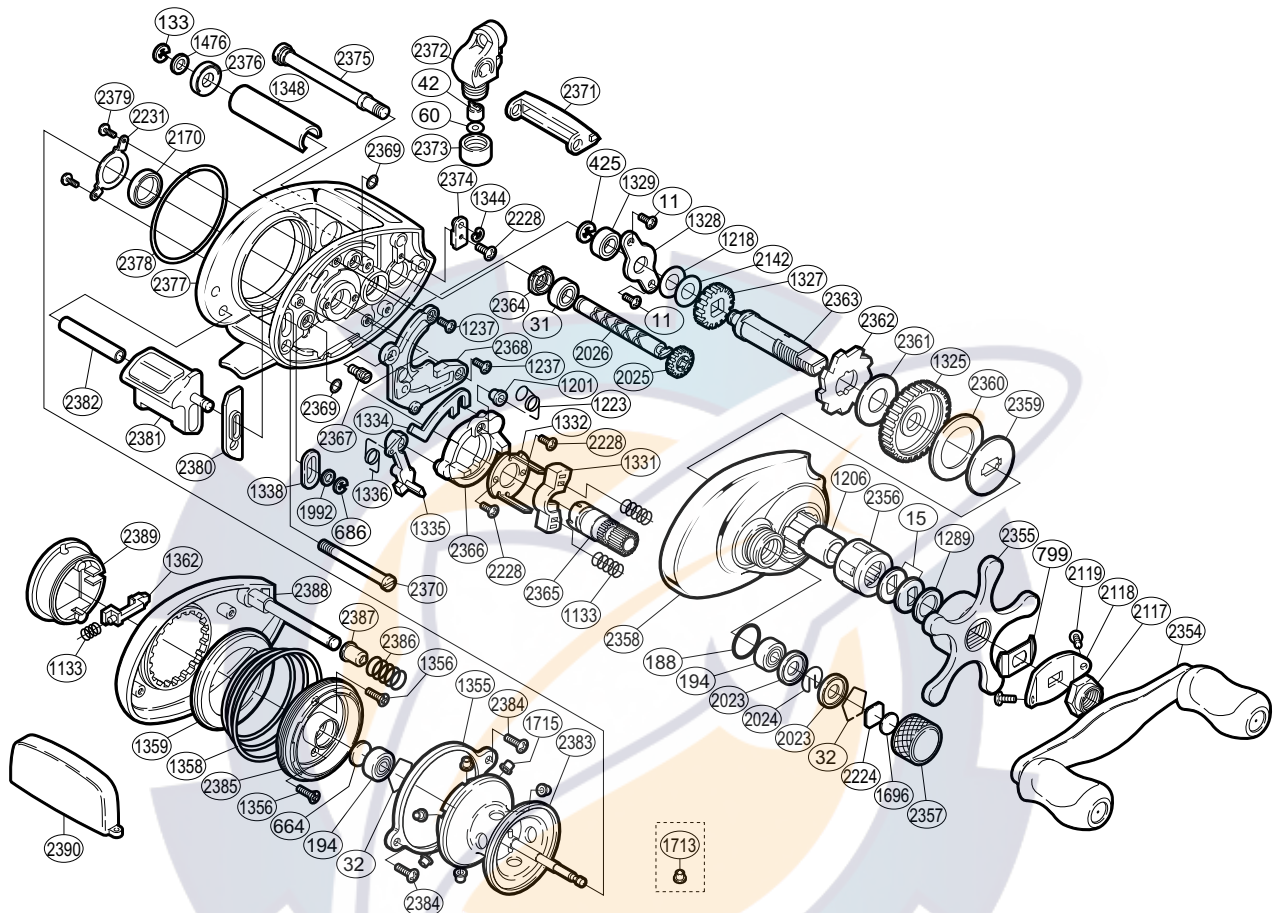

SHIMANO®

CHRONARCH®

CH-100MG

Part No.	Description	Part No.	Description	Part No.	Description
BNT0011	Drive Shaft Retainer Screw	BNT1348	Level Wind Guard	BNT2363	Drive Shaft
BNT0015	Drag Spring Washer	BNT1355	Brake Case Ring	BNT2364	Worm Bushing (A)
BNT0031	Ball Bearing	BNT1356	Brake Case Retainer Screw	BNT2365	Pinion Gear
BNT0032	Bearing Retainer	BNT1358	Brake Case Spring	BNT2366	Clutch Cam
BNT0042	Line Guide Pawl	BNT1359	Spring Spacer	BNT2367	Retractor Spring Pin
BNT0060	Spacer (optional)	BNT1362	Turnkey Pawl	BNT2368	Clutch Guard
BNT0133	Worm Shaft Retainer	BNT1476	Worm Shaft Spacer	BNT2369	Spacer
BNT0188	"O" Ring	BNT1696	Cast Control Spacer (B)	BNT2370	Clutch Bar Bolt
BNT0194	Ball Bearing	BNT1715	Brake Collar (red)	BNT2371	Level Wind Protector
BNT0425	"E" Lock	BNT1992	Spacer (B)	BNT2372	Line Guide
BNT0664	Spacer (B)	BNT2023	Spool Shaft Clip Holder	BNT2373	Pawl Cap
BNT0686	"E" Lock	BNT2024	Spool Shaft Clip	BNT2374	Worm Bearing (A) Retainer
BNT0799	Friction Washer	BNT2025	Idle Gear (C)	BNT2375	Level Wind Guide
BNT1133	Yoke / Turnkey Pawl Spring	BNT2026	Worm Shaft	BNT2376	Worm Bushing (B)
BNT1201	Retractor Spring Collar	BNT2117	Handle Nut	BNT2377	One-Piece Frame
BNT1206	Roller Clutch Inner Tube	BNT2118	Handle Nut Plate	BNT2378	Anti-Thrust Washer
BNT1218	Idle Gear (A) Spacer	BNT2119	Nut Plate Screw	BNT2379	Bearing Retainer Screw
BNT1223	Retractor Spring	BNT2142	Idle Gear (A) Spacer	BNT2380	Clutch Bar Guide (B)
BNT1237	Clutch Guard Screw	BNT2170	Ball Bearing	BNT2381	Quick-Fire II Clutch Bar
BNT1289	Star Drag Spacer	BNT2224	Spool Tension Spacer (A)	BNT2382	Clutch Bar Support
BNT1325	Drive Gear	BNT2228	Multi-Purpose Screw	BNT2383	Spool Assembly
BNT1327	Idle Gear (A)	BNT2231	Bearing Retainer	BNT2384	Brake Case Ring Screw
BNT1328	Drive Shaft Retainer	BNT2354	Handle Assembly	BNT2385	Brake Case
BNT1329	Ball Bearing	BNT2355	Star Drag	BNT2386	Left Side Plate Spring
BNT1331	Yoke	BNT2356	Roller Clutch Bearing	BNT2387	Damper (A)
BNT1332	Clutch Cam Retainer	BNT2357	Cast Control Cap	BNT2388	Left Side Plate
BNT1334	Clutch Plate	BNT2358	Right Side Plate	BNT2389	Turnkey Dial
BNT1335	Clutch Pawl	BNT2359	Key Washer		
BNT1336	Clutch Pawl Spring	BNT2360	Drag Washer (C)		
BNT1338	Clutch Bar Guide (A)	BNT2361	Drag Washer (A)	BNT1713	Brake Collar (green)
BNT1344	"C" Lock	BNT2362	Anti-Reverse Ratchet	2390	Plastic Wrench