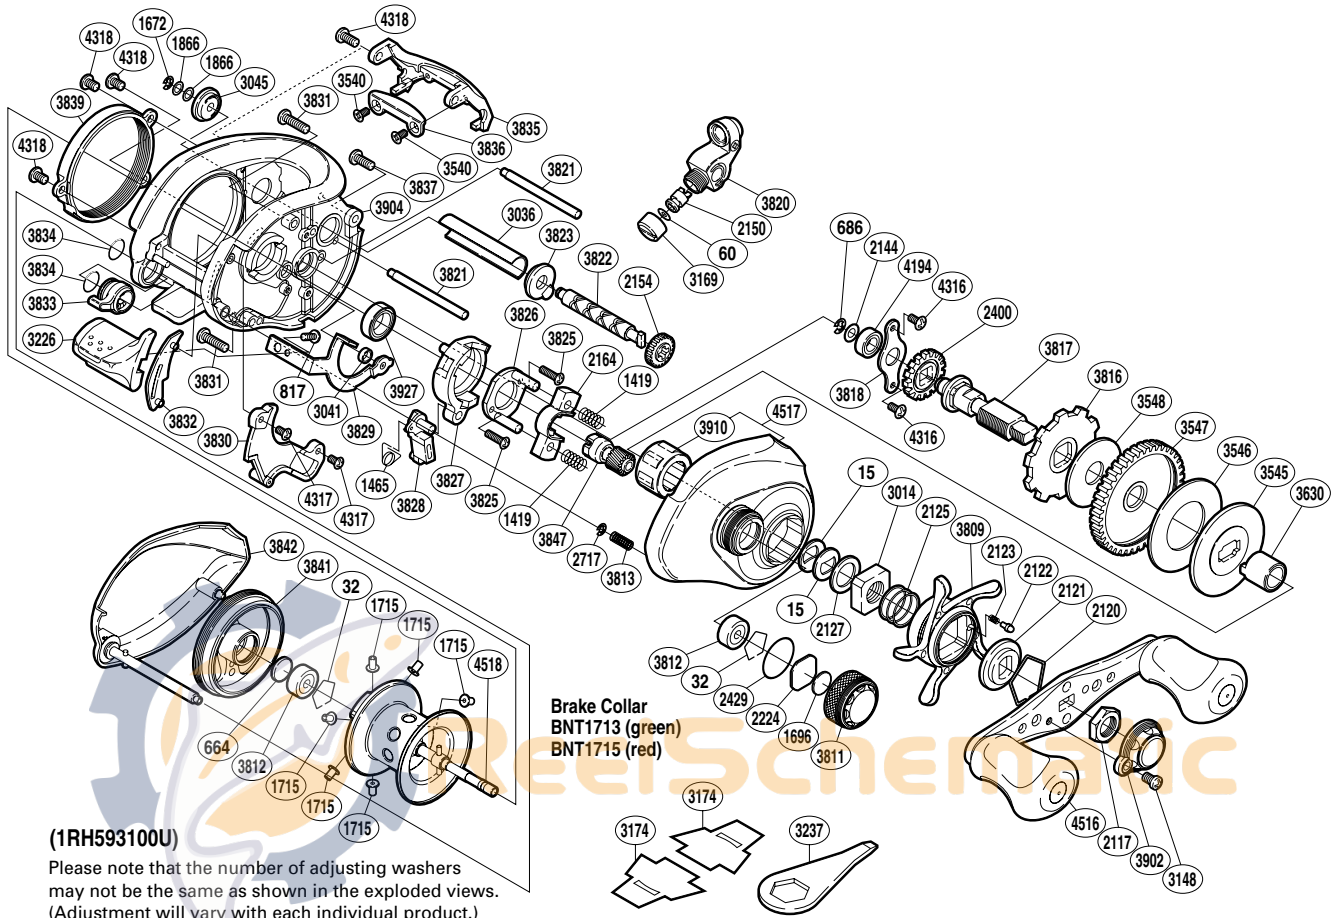

SHIMANO

CORE S A-RB

COR-100MG7

(1RH593100U)

Please note that the number of adjusting washers may not be the same as shown in the exploded views. (Adjustment will vary with each individual product.)

Part No.	Description	Part No.	Description	Part No.	Description
BNT0015	Drag Spring Washer	BNT3036	Level Wind Guard	BNT3830	Clutch Guard
BNT0032	Bearing Retainer	BNT3041	Clutch Plate Shaft Support	BNT3831	Screw
BNT0060	Spacer	BNT3045	Worm Bushing B	BNT3832	Clutch Bar Guide B
BNT0664	Spacer B	BNT3148	Screw	BNT3833	Side Plate Cam Lever
BNT0686	E Lock	BNT3169	Pawl Cap	BNT3834	O Ring
BNT0817	Screw	BNT3226	Quick-Fire II Clutch Bar	BNT3835	Level Wind Protector
BNT1419	Yoke Spring	BNT3540	Screw	BNT3836	Line Guard Retainer
BNT1465	Clutch Pawl Spring	BNT3545	Key Washer	BNT3837	Screw
BNT1672	E Lock	BNT3546	Drag Washer	BNT3839	Side Frame Plate
BNT1696	Cast Control Spacer	BNT3547	Drive Gear	BNT3841	Brake Case
BNT1715	Brake Collar (red)	BNT3548	Drag Washer	BNT3842	Left Side Plate
BNT1866	Spacer	BNT3630	Roller Clutch Inner Tube	BNT3847	Pinion Gear
BNT2117	Handle Nut	BNT3809	Star Drag	BNT3902	Handle Retainer
BNT2120	Click Plate Retainer	BNT3811	Cast Control Cap	BNT3904	One-Piece Frame
BNT2121	Star Drag Click	BNT3812	Ball Bearing	BNT3910	Roller Clutch Bearing
BNT2122	Click Pin	BNT3813	Damper Spring	BNT3927	Ball Bearing
BNT2123	Click Spring	BNT3816	Anti-Reverse Ratchet	BNT4194	Ball Bearing
BNT2125	Star Drag Spring	BNT3817	Drive Shaft	BNT4316	Screw
BNT2127	Star Drag Spacer	BNT3818	Drive Shaft Retainer	BNT4317	Screw
BNT2144	Washer	BNT3820	Line Guide	BNT4318	Screw
BNT2150	Line Guide Pawl	BNT3821	Level Wind Guide	BNT4516	Handle Assembly
BNT2154	Idle Gear	BNT3822	Worm Shaft	BNT4517	Right Side Plate
BNT2164	Yoke	BNT3823	Worm Bushing A	BNT4518	Spool Assembly
BNT2224	Spool Tension Spacer	BNT3825	Screw		
BNT2400	Idle Gear	BNT3826	Clutch Cam Retainer		
BNT2429	O Ring	BNT3827	Clutch Cam	BNT1713	Brake Collar (green) (accessory)
BNT2717	E Lock	BNT3828	Clutch Pawl	BNT3174	Reel Seat Spacer (accessory)
BNT3014	Star Drag Nut	BNT3829	Clutch Plate	BNT3237	Wrench (accessory)