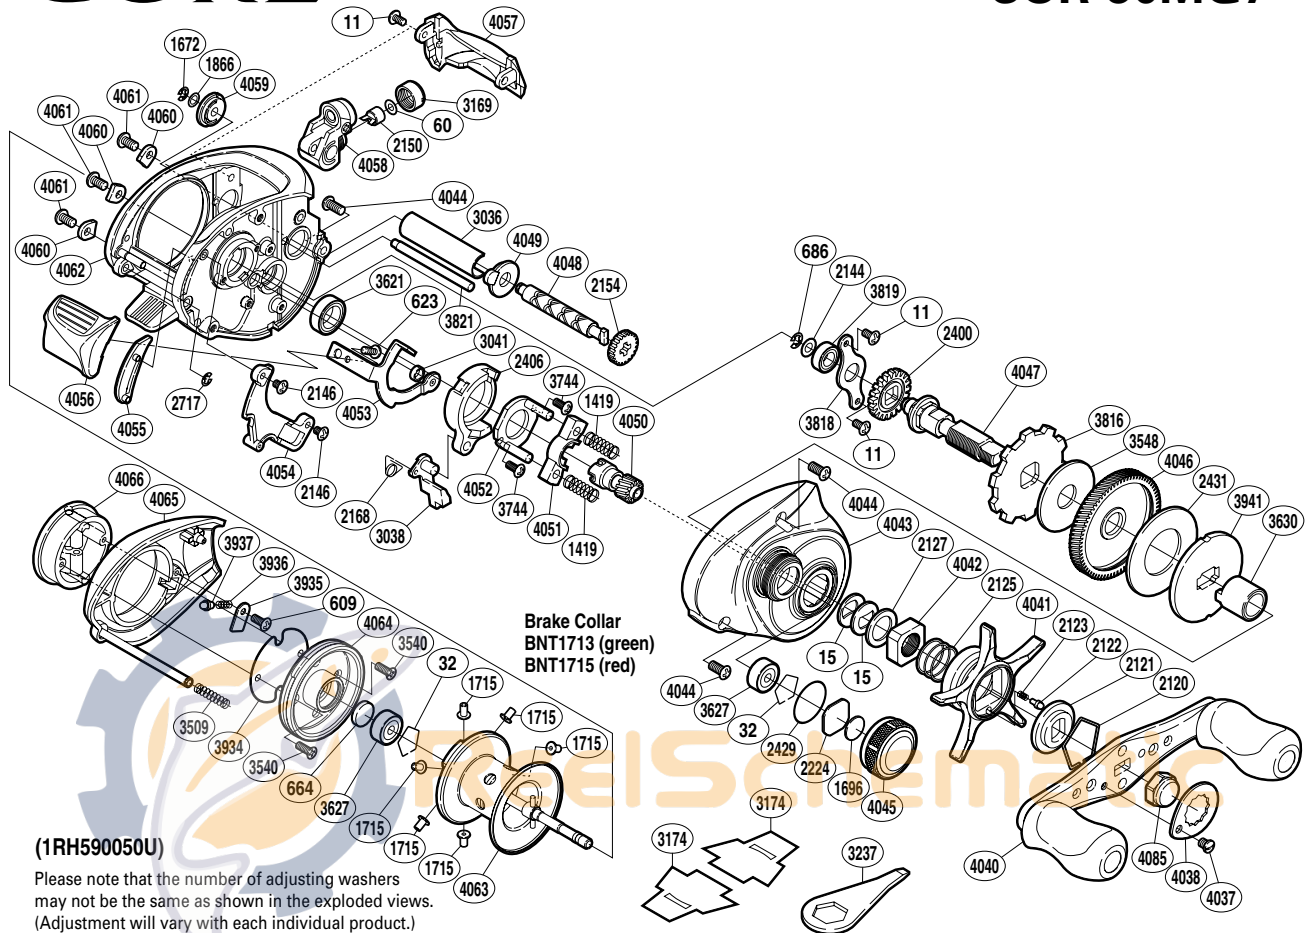

SHIMANO

CORE S A-RB

COR-50MG7

(1RH590050U)

Please note that the number of adjusting washers may not be the same as shown in the exploded views. (Adjustment will vary with each individual product.)

Part No.	Description	Part No.	Description	Part No.	Description
BNT0011	Screw	BNT2431	Drag Washer	BNT4044	Screw
BNT0015	Drag Spring Washer	BNT2717	E Lock	BNT4045	Cast Control Cap
BNT0032	Bearing Retainer	BNT3036	Level Wind Guard	BNT4046	Drive Gear
BNT0060	Spacer	BNT3038	Clutch Pawl	BNT4047	Drive Shaft
BNT0609	Screw	BNT3041	Clutch Plate Shaft Support	BNT4048	Worm Shaft
BNT0623	Screw	BNT3169	Pawl Cap	BNT4049	Worm Bushing A
BNT0664	Spacer B	BNT3509	Side Plate Spring	BNT4050	Pinion Gear
BNT0686	E Lock	BNT3540	Screw	BNT4051	Yoke
BNT1419	Yoke Spring	BNT3548	Drag Washer	BNT4052	Clutch Cam Retainer
BNT1672	E Lock	BNT3621	Ball Bearing	BNT4053	Clutch Plate
BNT1696	Cast Control Spacer	BNT3627	Ball Bearing	BNT4054	Clutch Guard
BNT1715	Brake Collar (red)	BNT3630	Roller Clutch Inner Tube	BNT4055	Clutch Bar Guide B
BNT1866	Spacer	BNT3744	Screw	BNT4056	Quick-Fire II Clutch Bar
BNT2120	Click Plate Retainer	BNT3816	Anti-Reverse Ratchet	BNT4057	Level Wind Protector
BNT2121	Star Drag Click	BNT3818	Drive Shaft Retainer	BNT4058	Line Guide
BNT2122	Click Pin	BNT3819	Ball Bearing	BNT4059	Worm Bushing B
BNT2123	Click Spring	BNT3821	Level Wind Guide	BNT4060	Side Frame Plate
BNT2125	Star Drag Spring	BNT3934	Brake Case Spacer	BNT4061	Screw
BNT2127	Star Drag Spacer	BNT3935	Brake Spring Retainer	BNT4062	One-Piece Frame
BNT2144	Washer	BNT3936	Click Spring	BNT4063	Spool Assembly
BNT2146	Screw	BNT3937	Click Pin	BNT4064	Brake Case
BNT2150	Line Guide Pawl	BNT3941	Key Washer	BNT4065	Left Side Plate
BNT2154	Idle Gear	BNT4037	Screw	BNT4066	Turnkey Dial
BNT2168	Clutch Pawl Spring	BNT4038	Handle Retainer	BNT4085	Handle Nut
BNT2224	Spool Tension Spacer	BNT4040	Handle Assembly		
BNT2400	Idle Gear	BNT4041	Star Drag	BNT1713	Brake Collar (green) (accessory)
BNT2406	Clutch Cam	BNT4042	Star Drag Nut	BNT3174	Reel Seat Spacer (accessory)
BNT2429	O Ring	BNT4043	Right Side Plate	BNT3237	Wrench (accessory)